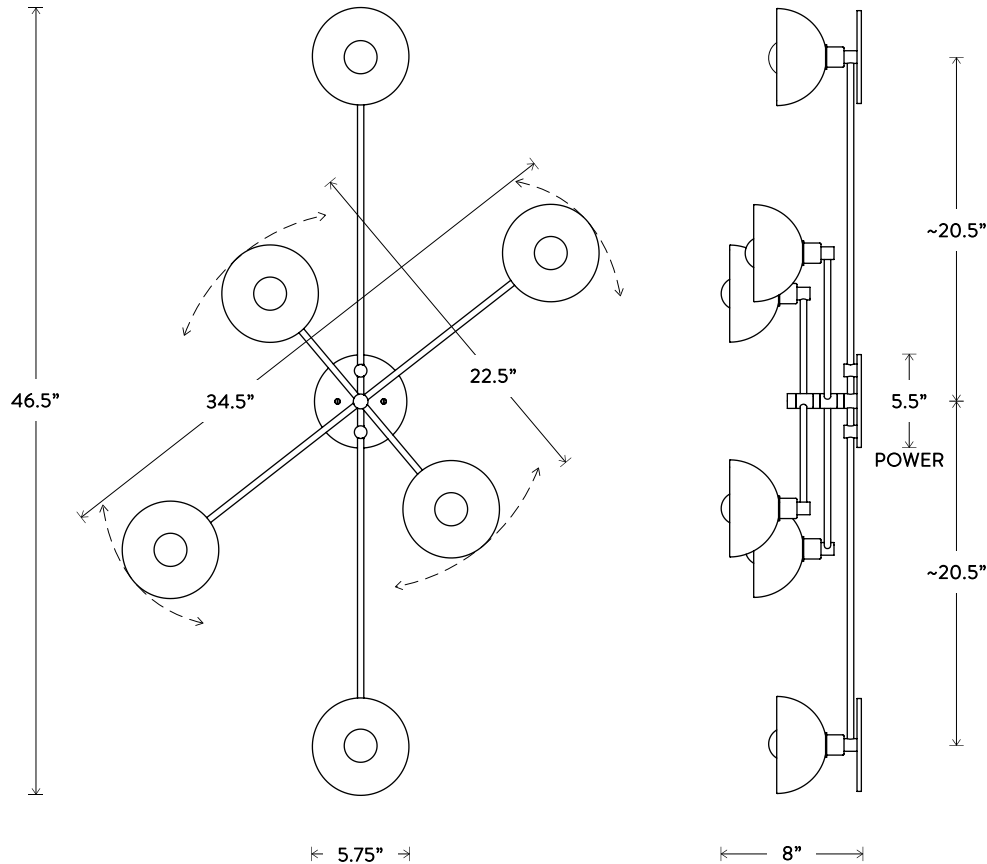

TRAPEZE® 6 SURFACE MOUNT

DIMENSIONS: 46.375" L, 8" D
APPROXIMATE WEIGHT: LBS

LAMPING: MAX 60W EACH
6 3W DIMMABLE LED BULBS INCLUDED
240 LUMENS EACH, 2500K COLOR TEMPERATURE
BULB LIFE: 30,000 HOURS
120V: E12 GLOBE SM: MATTE WHITE, Ø 1.75"
240V: E14 GLOBE SM: MATTE WHITE, Ø 1.75"

UL / CE APPROVED
VOLTAGE: 120-240

FINISHED AND ASSEMBLED BY HAND IN NY FROM
DOMESTIC AND IMPORTED COMPONENTS.
CUSTOMIZATION AVAILABLE.
ALL PIECES MADE TO ORDER.
50% DEPOSIT REQUIRED.
BALANCE DUE PRIOR TO SHIPPING.
LEAD TIME APPROXIMATELY 8-10 WEEKS.

$5200 BRASS
$5800 PORCELAIN OR TWO-TONE BOWLS
TWO-TONE IS AGED BRASS BOWL INTERIOR WITH
BLACKENED BRASS BOWL EXTERIOR.
FINISHES TO ORDER
ADD 30% FOR TARNISHED SILVER

© 2014, APPARATUS LLC
WWW.APPARATUSSTUDIO.COM/PATENTS

A P P A R A T U S

INFO@APPARATUSSTUDIO.COM / 646.527.9732

A P P A R A T U S S T U D I O . C O M