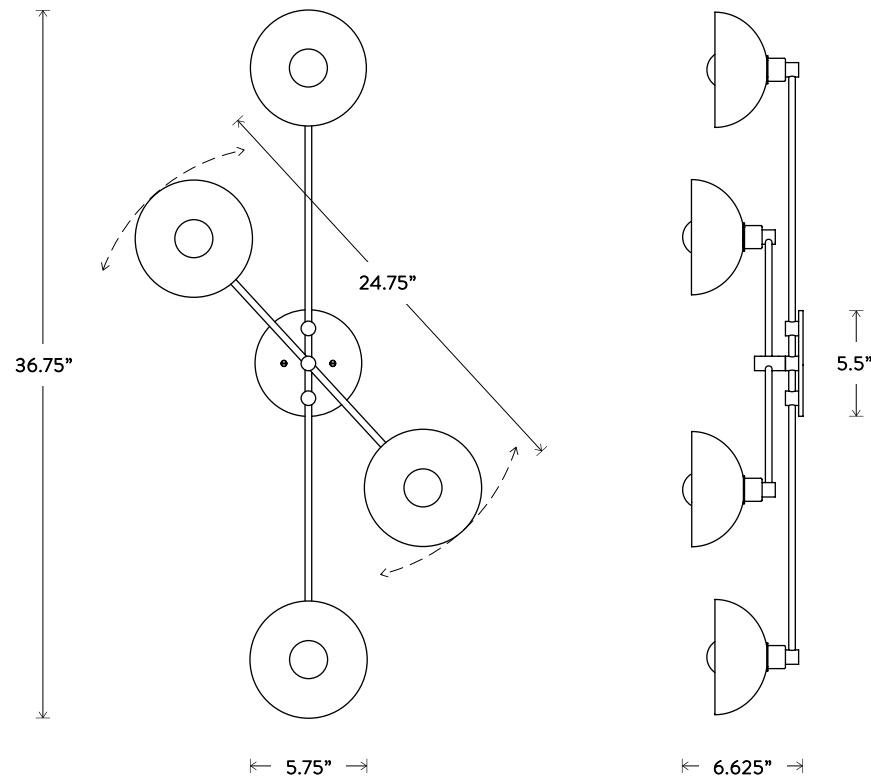

LEAD TIME APPROXIMATELY 8-10 WEEKS.

\$4400 BRASS

\$4800 PORCELAIN OR TWO-TONE BOWLS

TWO-TONE IS AGED BRASS BOWL INTERIOR WITH
BLACKENED BRASS BOWL EXTERIOR.

FINISHES TO ORDER

ADD 30% FOR TARNISHED SILVER

© 2014, APPARATUS LLC
WWW.APPARATUSSTUDIO.COM/PATENTS