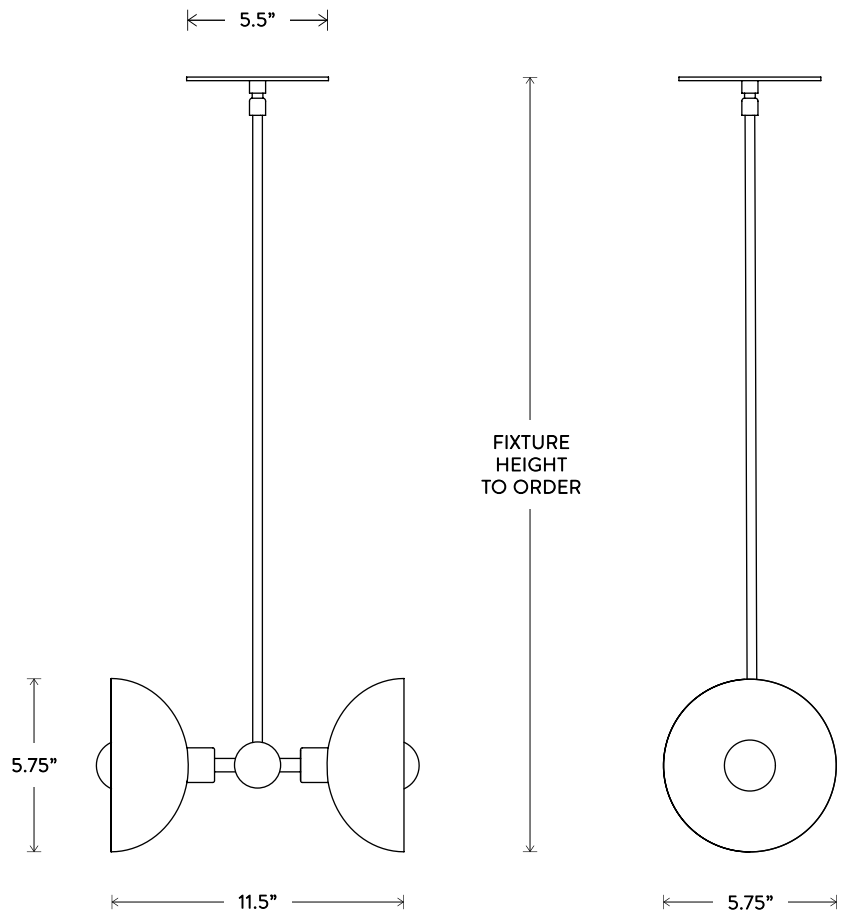

TRAPEZE® 2

PENDANT

DIMENSIONS: 11.5" W, 5.75" D
HEIGHT TO ORDER
INCLUDES UP TO 60"
ADDITIONAL HEIGHT $10 PER INCH
MINIMUM HEIGHT 12.75"
APPROXIMATE WEIGHT: 4 LBS

LAMPING: MAX 60W EACH
2 3W DIMMABLE LED BULBS INCLUDED
240 LUMENS EACH, 2500K COLOR TEMPERATURE
BULB LIFE: 30,000 HOURS
120V: E12 GLOBE SM: MATTE WHITE, Ø 1.75"
240V: E14 GLOBE SM: MATTE WHITE, Ø 1.75"

UL / CE APPROVED
VOLTAGE: 120-240

FINISHED AND ASSEMBLED BY HAND IN NY FROM
DOMESTIC AND IMPORTED COMPONENTS.
CUSTOMIZATION AVAILABLE.
ALL PIECES MADE TO ORDER.
50% DEPOSIT REQUIRED.
BALANCE DUE PRIOR TO SHIPPING.
LEAD TIME APPROXIMATELY 8-10 WEEKS.

$2100 BRASS
$2300 PORCELAIN OR TWO-TONE BOWLS
TWO-TONE IS AGED BRASS BOWL INTERIOR WITH
BLACKENED BRASS BOWL EXTERIOR.
FINISHES TO ORDER
ADD 30% FOR TARNISHED SILVER

© 2014, APPARATUS LLC
WWW.APPARATUSSTUDIO.COM/PATENTS

A P P A R A T U S

INFO@APPARATUSSTUDIO.COM / 646.527.9732

A P P A R A T U S S T U D I O . C O M