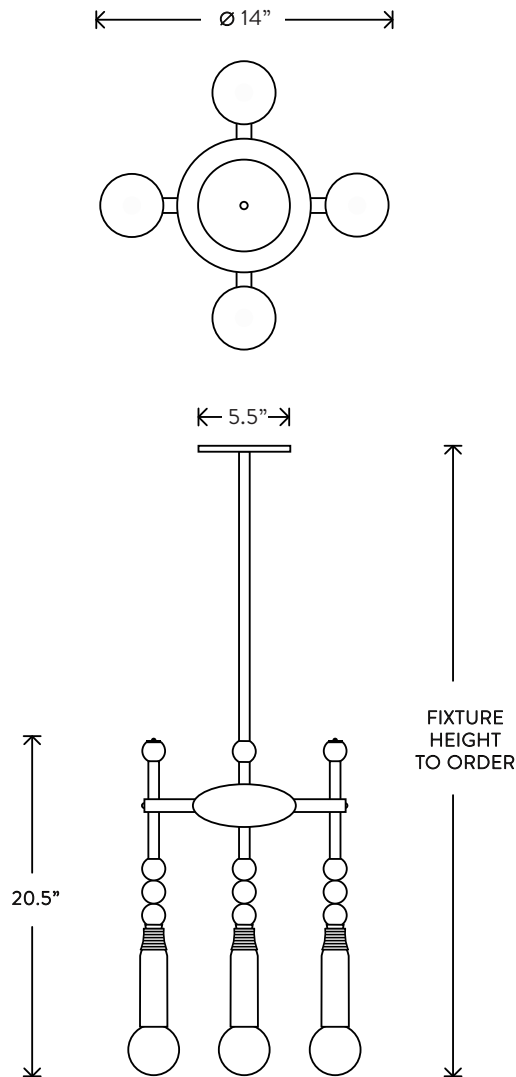

© 2018, APPARATUS LLC
PATENT PENDING / TRADEMARK PENDING

APPARATUS

INFO@APPARATUSSTUDIO.COM / 646.527.9732

APPARATUSSTUDIO.COM

TALISMAN™

4 PENDANT

DIMENSIONS: Ø 14"
HEIGHT TO ORDER
MINIMUM HEIGHT 28"
INCLUDES UP TO 60"
ADDITIONAL HEIGHT \$10 PER INCH