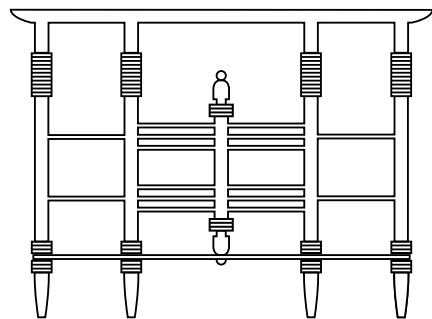

AVAILABLE COLORS:

TRAVERTINE AND AGED BRASS

NERO GOLD AND OIL RUBBED BRONZE

\$6400

© 2018, APPARATUS LLC
WWW.APPARATUSSTUDIO.COM/PATENTS

Ø 24"

17"

A P P A R A T U S