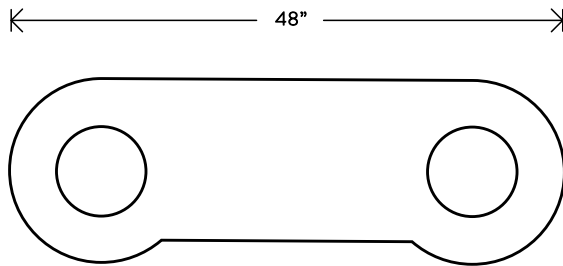

PARS™

CONSOLE TABLE

STUDIO EXCLUSIVE

DIMENSIONS: 30" H, 48" W, 16" D

FINISHED AND ASSEMBLED BY HAND IN NY FROM
DOMESTIC AND IMPORTED COMPONENTS.
CUSTOMIZATION AVAILABLE.
ALL PIECES MADE TO ORDER.
50% DEPOSIT REQUIRED.
BALANCE DUE PRIOR TO SHIPPING.
LEAD TIME APPROXIMATELY 14-16 WEEKS.

AVAILABLE COLORS:
TRAVERTINE AND AGED BRASS
NERO GOLD AND OIL RUBBED BRONZE

$14800

© 2018, APPARATUS LLC

PATENT PENDING / TRADEMARK PENDING

APPARATUS

INFO@APPARATUSSTUDIO.COM / 646.527.9732

APPARATUSSTUDIO.COM