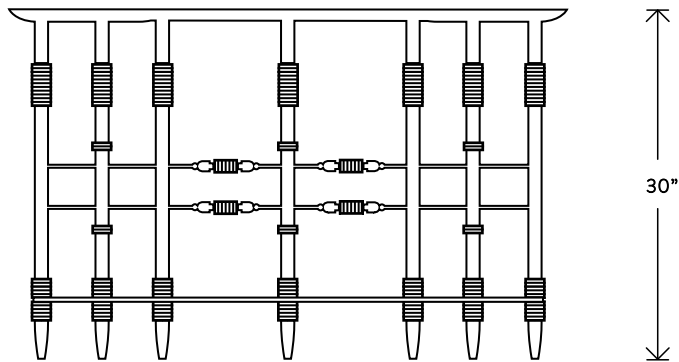

PARS™

CONSOLE TABLE

STUDIO EXCLUSIVE

DIMENSIONS: 30" H, 48" W, 16" D

FINISHED AND ASSEMBLED BY HAND IN NY FROM
DOMESTIC AND IMPORTED COMPONENTS.
CUSTOMIZATION AVAILABLE.
ALL PIECES MADE TO ORDER.
50% DEPOSIT REQUIRED.
BALANCE DUE PRIOR TO SHIPPING.
LEAD TIME APPROXIMATELY 14-16 WEEKS.

AVAILABLE COLORS:
TRAVERTINE AND AGED BRASS
NERO GOLD AND OIL RUBBED BRONZE

$14800

© 2018, APPARATUS LLC

PATENT PENDING / TRADEMARK PENDING

APPARATUS

INFO@APPARATUSSTUDIO.COM / 646.527.9732

APPARATUSSTUDIO.COM