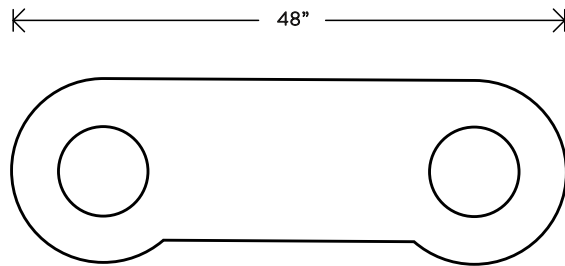

PARS™

CONSOLE TABLE

STUDIO EXCLUSIVE

DIMENSIONS: 31" H, 48" W, 16" D

FINISHED AND ASSEMBLED BY HAND IN NY FROM
DOMESTIC AND IMPORTED COMPONENTS.
CUSTOMIZATION AVAILABLE.
ALL PIECES MADE TO ORDER.
50% DEPOSIT REQUIRED.
BALANCE DUE PRIOR TO SHIPPING.
LEAD TIME APPROXIMATELY 14-16 WEEKS.

AVAILABLE COLORS:
TRAVERTINE AND AGED BRASS
NERO GOLD AND OIL RUBBED BRONZE

$15400

© 2018, APPARATUS LLC
WWW.APPARATUSSTUDIO.COM/PATENTS

A P P A R A T U S

INFO@APPARATUSSTUDIO.COM / 646.527.9732

A P P A R A T U S S T U D I O . C O M