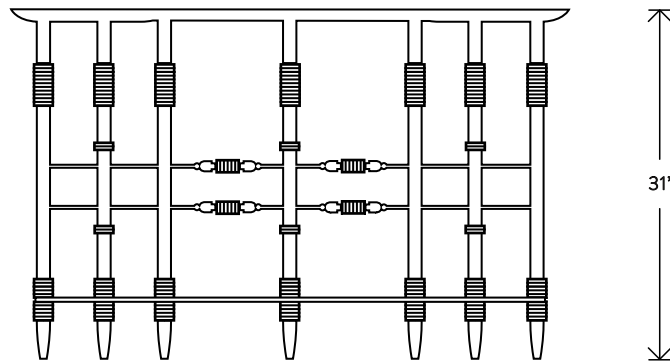

PARS™

CONSOLE TABLE

STUDIO EXCLUSIVE

DIMENSIONS: 31" H, 48" W, 16" D

FINISHED AND ASSEMBLED BY HAND IN NY FROM
DOMESTIC AND IMPORTED COMPONENTS.
CUSTOMIZATION AVAILABLE.
ALL PIECES MADE TO ORDER.
50% DEPOSIT REQUIRED.
BALANCE DUE PRIOR TO SHIPPING.
LEAD TIME APPROXIMATELY 14-16 WEEKS.

AVAILABLE COLORS:
TRAVERTINE AND AGED BRASS
NERO GOLD AND OIL RUBBED BRONZE

$15400

© 2018, APPARATUS LLC
WWW.APPARATUSSTUDIO.COM/PATENTS

A P P A R A T U S

INFO@APPARATUSSTUDIO.COM / 646.527.9732

A P P A R A T U S S T U D I O . C O M