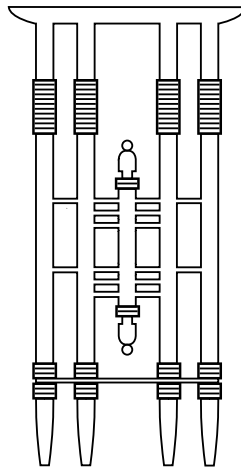

PARS™

COCKTAIL TABLE

STUDIO EXCLUSIVE

DIMENSIONS: 23" H, Ø 12"

FINISHED AND ASSEMBLED BY HAND IN NY FROM
DOMESTIC AND IMPORTED COMPONENTS.
CUSTOMIZATION AVAILABLE.
ALL PIECES MADE TO ORDER.
50% DEPOSIT REQUIRED.
BALANCE DUE PRIOR TO SHIPPING.
LEAD TIME APPROXIMATELY 14-16 WEEKS.

AVAILABLE COLORS:
TRAVERTINE AND AGED BRASS
NERO GOLD AND OIL RUBBED BRONZE

$4400

© 2018, APPARATUS LLC
WWW.APPARATUSSTUDIO.COM/PATENTS

← Ø 12" →

↑
23"
↓

A P P A R A T U S

INFO@APPARATUSSTUDIO.COM / 646.527.9732

A P P A R A T U S S T U D I O . C O M