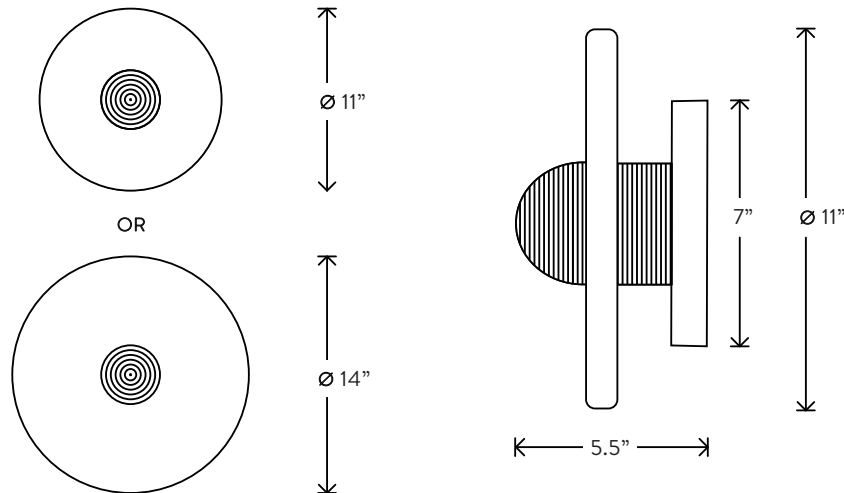

# APPARATUS

INFO@APPARATUSSTUDIO.COM / 646.527.9732

APPARATUSSTUDIO.COM

4" DEPTH

5.5" DEPTH

4" DEPTH: Ø 11" OR 14"  
 5.5" DEPTH: Ø 11" OR 14"

LAMPING: 8W DIMMABLE LED MODULE  
 800 LUMENS, 2500K COLOR TEMPERATURE  
 LED ONBOARD DRIVER  
 LED LIFE: 50,000 HOURS

\$2400 / 11" DIAMETER, 4" DEPTH  
 \$2800 / 14" DIAMETER, 4" DEPTH  
 \$2600 / 11" DIAMETER, 5.5" DEPTH  
 \$3000 / 14" DIAMETER, 5.5" DEPTH  
 FINISHES TO ORDER  
 ADD 30% FOR TARNISHED SILVER

© 2018, APPARATUS LLC  
 PATENT PENDING / TRADEMARK PENDING