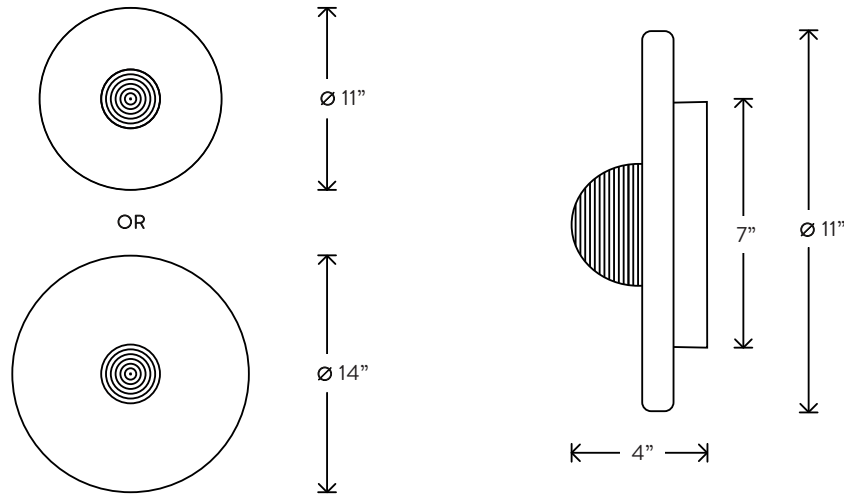

4" DEPTH

5.5" DEPTH

4" DEPTH: Ø 11" OR 14"
5.5" DEPTH: Ø 11" OR 14"

LAMPING: 8W DIMMABLE LED MODULE
800 LUMENS, 2500K COLOR TEMPERATURE
LED ONBOARD DRIVER
LED LIFE: 50,000 HOURS

UL / CE PENDING
VOLTAGE: 120-240

FINISHED AND ASSEMBLED BY HAND IN NY FROM
DOMESTIC AND IMPORTED COMPONENTS.
CUSTOMIZATION AVAILABLE.
ALL PIECES MADE TO ORDER.
50% DEPOSIT REQUIRED.
BALANCE DUE PRIOR TO SHIPPING.
LEAD TIME APPROXIMATELY 8-10 WEEKS.

$2400 / 11" DIAMETER, 4" DEPTH
$2800 / 14" DIAMETER, 4" DEPTH
$2600 / 11" DIAMETER, 5.5" DEPTH
$3000 / 14" DIAMETER, 5.5" DEPTH
FINISHES TO ORDER
ADD 30% FOR TARNISHED SILVER

© 2018, APPARATUS LLC
PATENT PENDING / TRADEMARK PENDING

APPARATUS

INFO@APPARATUSSTUDIO.COM / 646.527.9732

APPARATUSSTUDIO.COM