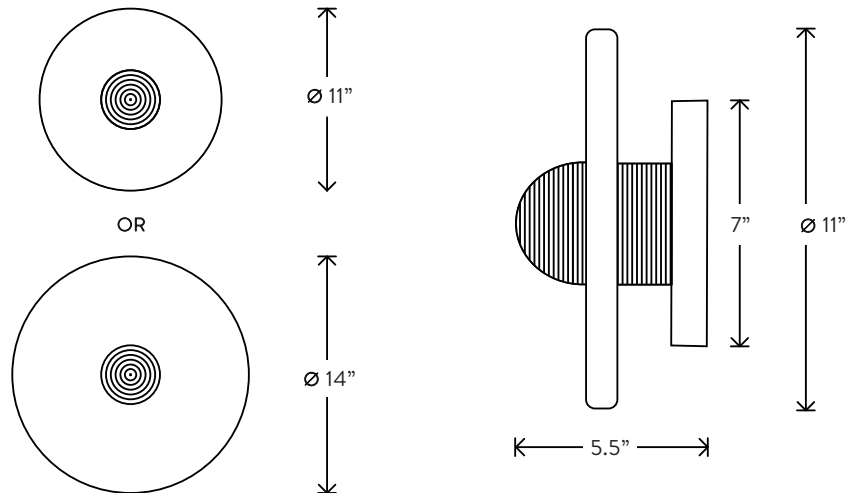

© 2018, APPARATUS LLC
WWW.APPARATUSSTUDIO.COM/PATENTS

A P P A R A T U S

INFO@APPARATUSSTUDIO.COM / 646.527.9732

A P P A R A T U S S T U D I O . C O M

4" DEPTH

5.5" DEPTH

4" DEPTH: Ø 11" OR 14"

5.5" DEPTH: Ø 11" OR 14"

APPROXIMATE WEIGHTS:

10 LBS / 11" DIAMETER, 4" DEPTH

15 LBS / 14" DIAMETER, 4" DEPTH

10 LBS / 11" DIAMETER, 5.5" DEPTH

15 LBS / 14" DIAMETER, 5.5" DEPTH

SUITABLE FOR INSTALLATION ON WALLS ONLY

LAMPING: 8W DIMMABLE LED MODULE

ALL PIECES MADE TO ORDER.

50% DEPOSIT REQUIRED.

BALANCE DUE PRIOR TO SHIPPING.

LEAD TIME APPROXIMATELY 8-10 WEEKS.

\$2500 / 11" DIAMETER, 4" DEPTH

\$2900 / 14" DIAMETER, 4" DEPTH

\$2700 / 11" DIAMETER, 5.5" DEPTH