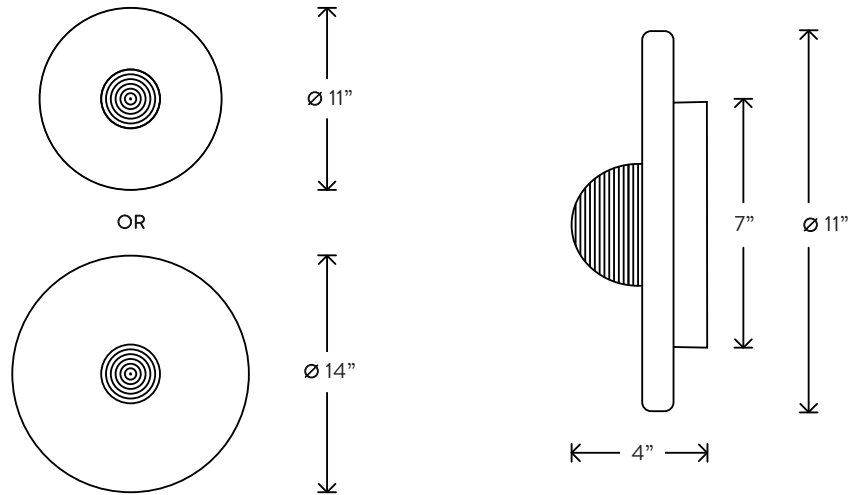

MEDIAN[®]

SCONCE

THE TRANSLUCENT ALABASTER PLANES OF THE MEDIAN SERIES ARE INTERSECTED BY A FLUTED BRASS FORM, REFERENCING TRADITIONAL MIDDLE EASTERN JEWELRY WHILE PUSHING IT THROUGH A FUTURIST LENS. THE STONE GLOWS FROM A LIGHT SOURCE THAT REMAINS HIDDEN, ILLUMINATING THE RELATIONSHIP BETWEEN THE SOLID AND THE PERMEABLE.

© 2018, APPARATUS LLC
WWW.APPARATUSSTUDIO.COM/PATENTS

A P P A R A T U S

INFO@APPARATUSSTUDIO.COM / 646.527.9732

A P P A R A T U S S T U D I O . C O M

4" DEPTH

5.5" DEPTH

4" DEPTH: Ø 11" OR 14"

5.5" DEPTH: Ø 11" OR 14"

APPROXIMATE WEIGHTS:

10 LBS / 11" DIAMETER, 4" DEPTH

15 LBS / 14" DIAMETER, 4" DEPTH

10 LBS / 11" DIAMETER, 5.5" DEPTH

15 LBS / 14" DIAMETER, 5.5" DEPTH

SUITABLE FOR INSTALLATION ON WALLS ONLY

LAMPING: 8W DIMMABLE LED MODULE

ALL PIECES MADE TO ORDER.

50% DEPOSIT REQUIRED.

BALANCE DUE PRIOR TO SHIPPING.

LEAD TIME APPROXIMATELY 8-10 WEEKS.

\$2500 / 11" DIAMETER, 4" DEPTH

\$2900 / 14" DIAMETER, 4" DEPTH

\$2700 / 11" DIAMETER, 5.5" DEPTH