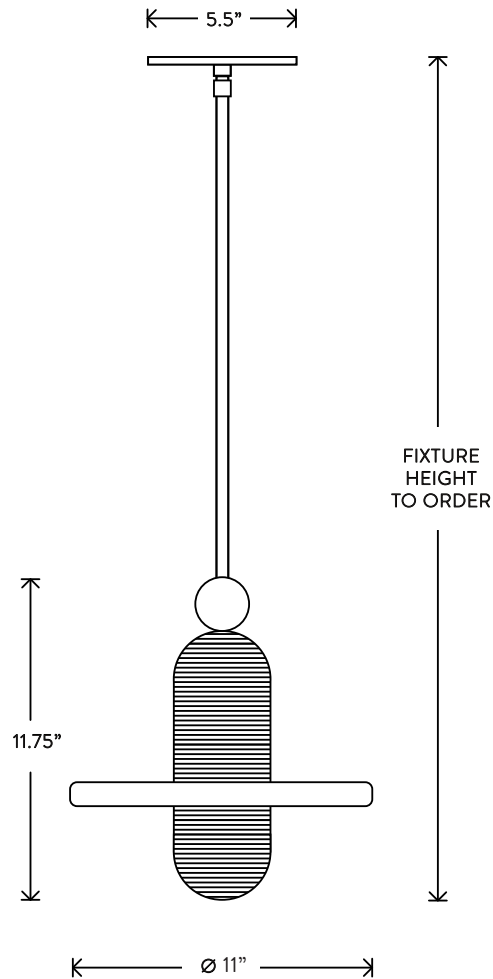

MEDIAN®

MONO

DIMENSIONS: $\varnothing$ 11"
HEIGHT TO ORDER
MINIMUM HEIGHT 16"
INCLUDES UP TO 60"
ADDITIONAL HEIGHT $10 PER INCH
APPROXIMATE WEIGHT: 15 LBS

LAMPING: 8W DIMMABLE LED MODULE
800 LUMENS, 2500K COLOR TEMPERATURE
LED ONBOARD DRIVER
LED LIFE: 50,000 HOURS

UL / CE APPROVED
VOLTAGE: 120-240

FINISHED AND ASSEMBLED BY HAND IN NY FROM
DOMESTIC AND IMPORTED COMPONENTS.
CUSTOMIZATION AVAILABLE.
ALL PIECES MADE TO ORDER.
50% DEPOSIT REQUIRED.
BALANCE DUE PRIOR TO SHIPPING.
LEAD TIME APPROXIMATELY 8-10 WEEKS.

$3300
FINISHES TO ORDER
ADD 30% FOR TARNISHED SILVER

© 2018, APPARATUS LLC
PATENT PENDING / TRADEMARK PENDING
WWW.APPARATUSSTUDIO.COM/PATENTS

A P P A R A T U S

INFO@APPARATUSSTUDIO.COM / 646.527.9732

A P P A R A T U S S T U D I O . C O M