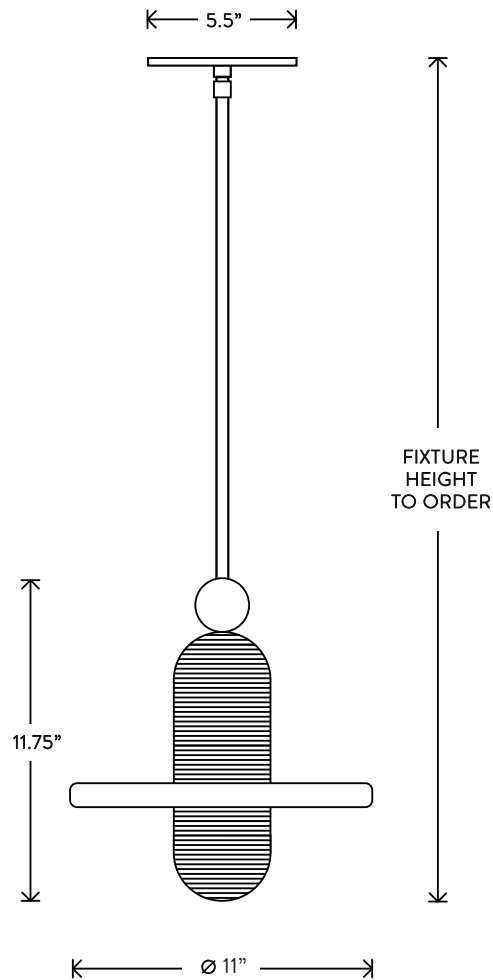

MEDIAN™

MONO

DIMENSIONS: Ø 11"
HEIGHT TO ORDER
MINIMUM HEIGHT 16"
INCLUDES UP TO 60"
ADDITIONAL HEIGHT $10 PER INCH

LAMPING: 8W DIMMABLE LED MODULE
800 LUMENS, 2500K COLOR TEMPERATURE
LED ONBOARD DRIVER
LED LIFE: 50,000 HOURS

UL / CE PENDING
VOLTAGE: 120-240

FINISHED AND ASSEMBLED BY HAND IN NY FROM
DOMESTIC AND IMPORTED COMPONENTS.
CUSTOMIZATION AVAILABLE.
ALL PIECES MADE TO ORDER.
50% DEPOSIT REQUIRED.
BALANCE DUE PRIOR TO SHIPPING.
LEAD TIME APPROXIMATELY 8-10 WEEKS.

$3200
FINISHES TO ORDER
ADD 30% FOR TARNISHED SILVER

© 2018, APPARATUS LLC
PATENT PENDING / TRADEMARK PENDING

APPARATUS

INFO@APPARATUSSTUDIO.COM / 646.527.9732

APPARATUSSTUDIO.COM