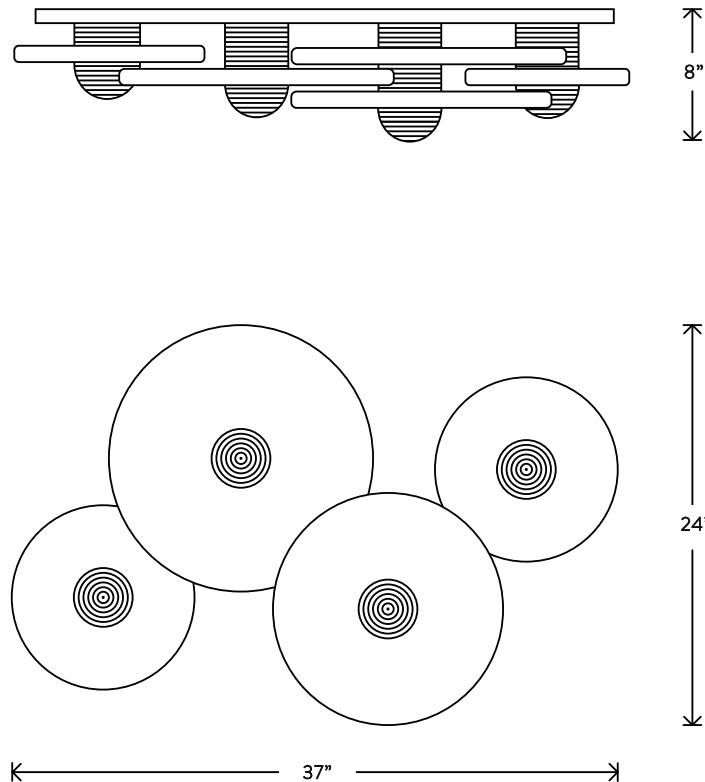

MEDIAN®

4 SURFACE MOUNT

DIMENSIONS: 8" H, 37" W, 24" L

APPROXIMATE WEIGHT: 95 LBS

SUITABLE FOR INSTALLATION ON CEILING OR WALLS

LAMPING: 5 8W DIMMABLE LED MODULE

800 LUMENS EACH, 2500K COLOR TEMPERATURE

LED ONBOARD DRIVER

LED LIFE: 50,000 HOURS

UL PENDING / CE APPROVED

VOLTAGE: 120-240

FINISHED AND ASSEMBLED BY HAND IN NY FROM
DOMESTIC AND IMPORTED COMPONENTS.

ALL PIECES MADE TO ORDER.

50% DEPOSIT REQUIRED.

BALANCE DUE PRIOR TO SHIPPING.

LEAD TIME APPROXIMATELY 8-10 WEEKS.

$10300

FINISHES TO ORDER

ADD 30% FOR TARNISHED SILVER

© 2018, APPARATUS LLC
WWW.APPARATUSSTUDIO.COM/PATENTS

A P P A R A T U S

INFO@APPARATUSSTUDIO.COM / 646.527.9732

A P P A R A T U S S T U D I O . C O M