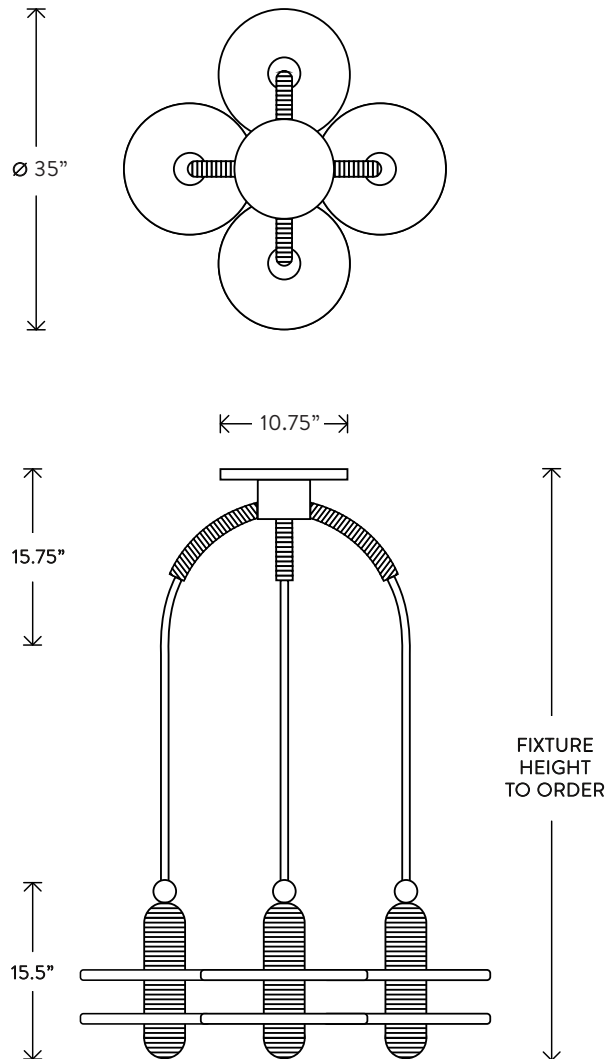

MEDIAN™

4 PENDANT

THE TRANSLUCENT ALABASTER PLANES OF THE MEDIAN SERIES ARE INTERSECTED BY A FLUTED BRASS FORM, REFERENCING TRADITIONAL MIDDLE EASTERN JEWELRY WHILE PUSHING IT THROUGH A FUTURIST LENS. THE STONE GLOWS FROM A LIGHT SOURCE THAT REMAINS HIDDEN, ILLUMINATING THE RELATIONSHIP BETWEEN THE SOLID AND THE PERMEABLE.

© 2018, APPARATUS LLC

PATENT PENDING / TRADEMARK PENDING

APPARATUS

INFO@APPARATUSSTUDIO.COM / 646.527.9732

APPARATUSSTUDIO.COM

MEDIAN™

4 PENDANT

DIMENSIONS: $\varnothing 35"$
HEIGHT TO ORDER
MINIMUM HEIGHT 36"
INCLUDES UP TO 85"
ADDITIONAL HEIGHT \$40 PER INCH