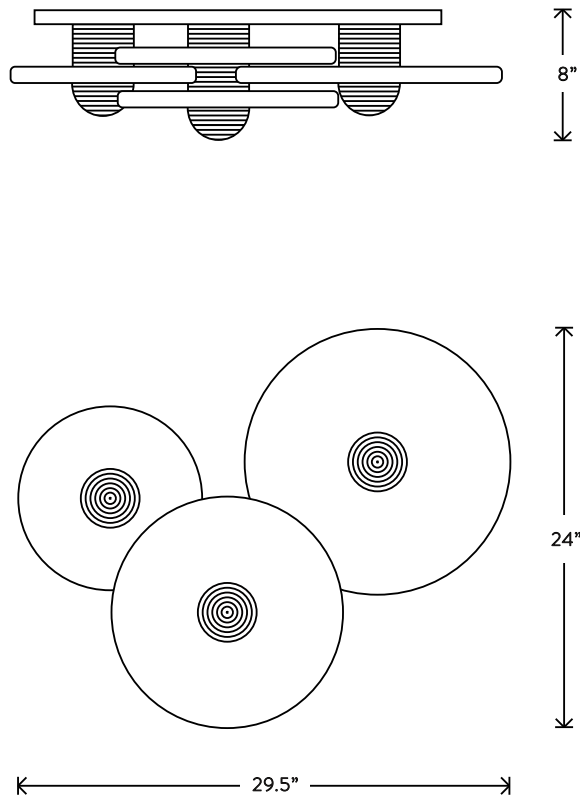

MEDIAN®

3 SURFACE MOUNT

DIMENSIONS: 8" H, 29.5" W, 24" L

APPROXIMATE WEIGHT: 80 LBS

SUITABLE FOR INSTALLATION ON CEILING OR WALLS

LAMPING: 4 8W DIMMABLE LED MODULE

800 LUMENS EACH, 2500K COLOR TEMPERATURE

LED ONBOARD DRIVER

LED LIFE: 50,000 HOURS

UL / CE APPROVED

VOLTAGE: 120-240

FINISHED AND ASSEMBLED BY HAND IN NY FROM
DOMESTIC AND IMPORTED COMPONENTS.

ALL PIECES MADE TO ORDER.

50% DEPOSIT REQUIRED.

BALANCE DUE PRIOR TO SHIPPING.

LEAD TIME APPROXIMATELY 8-10 WEEKS.

$8400

FINISHES TO ORDER

ADD 30% FOR TARNISHED SILVER

© 2018, APPARATUS LLC
WWW.APPARATUSSTUDIO.COM/PATENTS

A P P A R A T U S

INFO@APPARATUSSTUDIO.COM / 646.527.9732

A P P A R A T U S S T U D I O . C O M