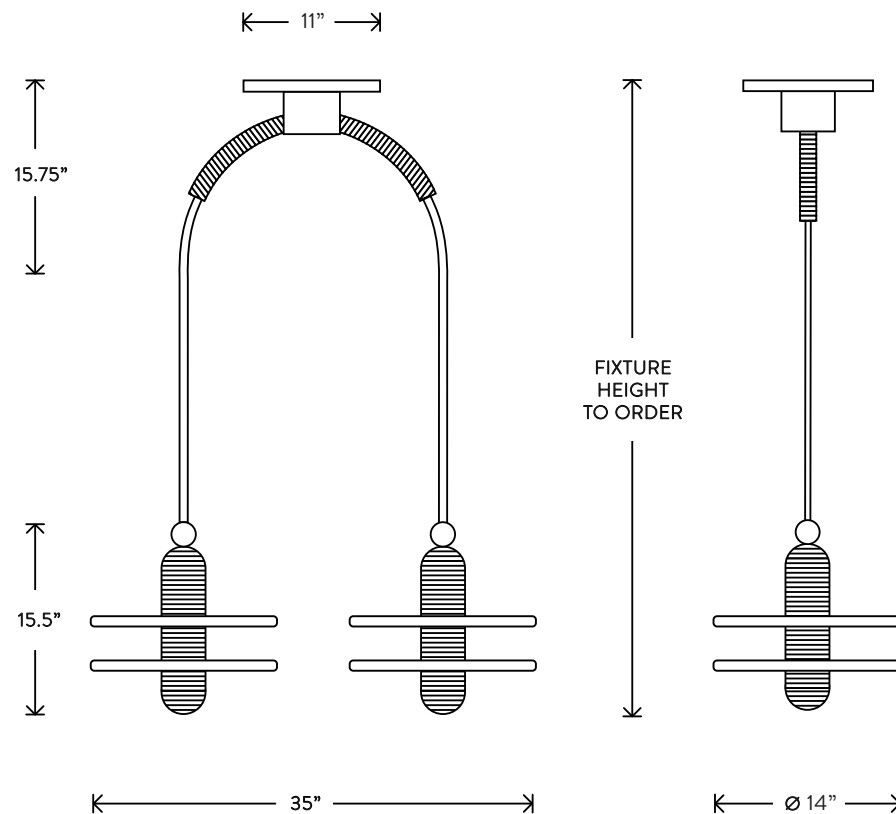

MEDIAN™

2 PENDANT

DIMENSIONS: 35" W, 14" D
HEIGHT TO ORDER
MINIMUM HEIGHT 36"
INCLUDES UP TO 85"
ADDITIONAL HEIGHT $20 PER INCH

LAMPING: 4 8W DIMMABLE LED MODULE
800 LUMENS EACH, 2500K COLOR TEMPERATURE
LED ONBOARD DRIVER
LED LIFE: 50,000 HOURS

UL / CE PENDING
VOLTAGE: 120-240

FINISHED AND ASSEMBLED BY HAND IN NY FROM
DOMESTIC AND IMPORTED COMPONENTS.
CUSTOMIZATION AVAILABLE.
ALL PIECES MADE TO ORDER.
50% DEPOSIT REQUIRED.
BALANCE DUE PRIOR TO SHIPPING.
LEAD TIME APPROXIMATELY 8-10 WEEKS.

$12200
FINISHES TO ORDER
ADD 30% FOR TARNISHED SILVER

© 2018, APPARATUS LLC
PATENT PENDING / TRADEMARK PENDING

APPARATUS

INFO@APPARATUSSTUDIO.COM / 646.527.9732

APPARATUSSTUDIO.COM