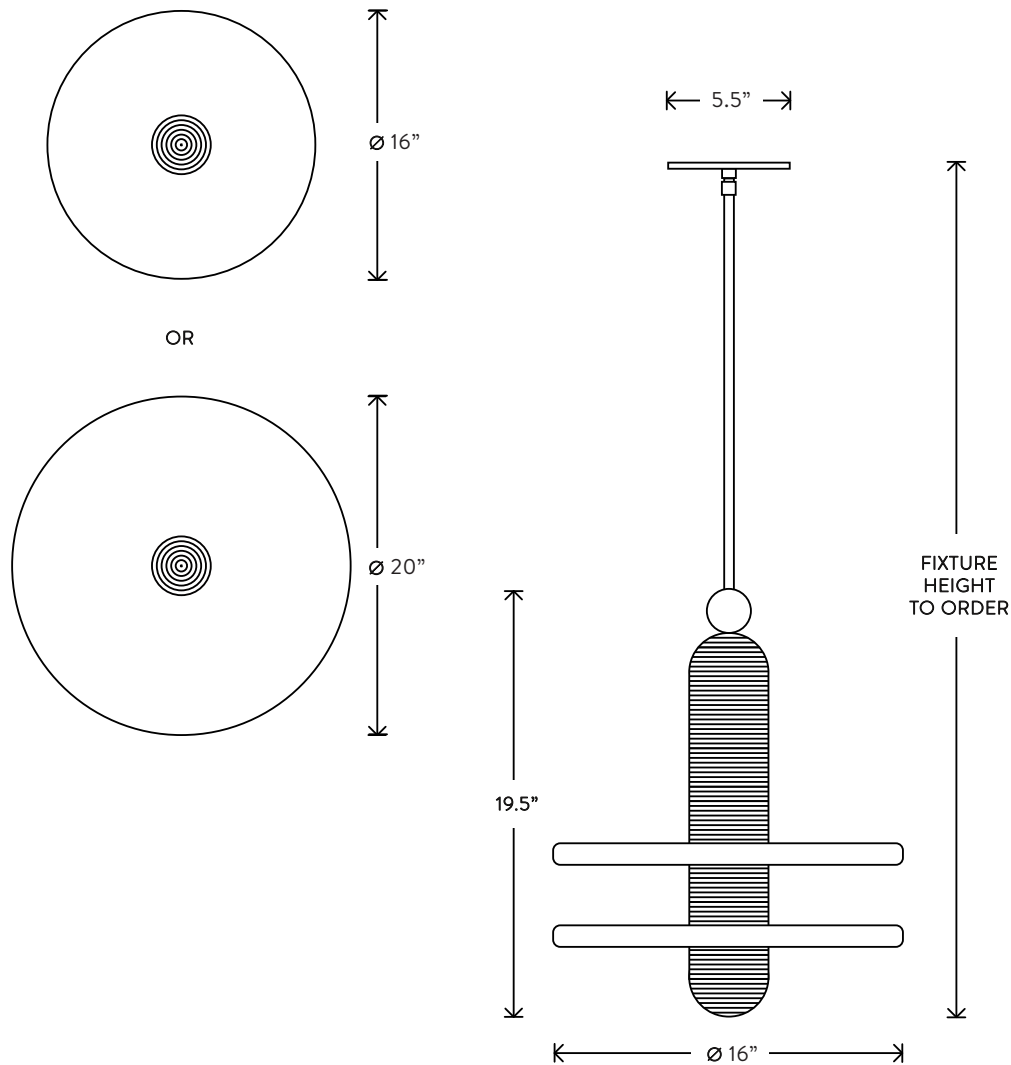

MEDIAN®

1 PENDANT

DIMENSIONS: Ø 16" OR Ø 20"
HEIGHT TO ORDER
MINIMUM HEIGHT 28"
INCLUDES UP TO 60"
ADDITIONAL HEIGHT $10 PER INCH
APPROXIMATE WEIGHT:
65 LBS / 16" DIAMETER
70 LBS / 20" DIAMETER

LAMPING: 2 8W DIMMABLE LED MODULE
800 LUMENS EACH, 2500K COLOR TEMPERATURE
LED ONBOARD DRIVER
LED LIFE: 50,000 HOURS

UL / CE APPROVED
VOLTAGE: 120-240

FINISHED AND ASSEMBLED BY HAND IN NY FROM
DOMESTIC AND IMPORTED COMPONENTS.
CUSTOMIZATION AVAILABLE.
ALL PIECES MADE TO ORDER.
50% DEPOSIT REQUIRED.
BALANCE DUE PRIOR TO SHIPPING.
LEAD TIME APPROXIMATELY 8-10 WEEKS.

$6600 / 16" DIAMETER
$7400 / 20" DIAMETER
FINISHES TO ORDER
ADD 30% FOR TARNISHED SILVER

© 2018, APPARATUS LLC
PATENT PENDING / TRADEMARK PENDING
WWW.APPARATUSSTUDIO.COM/PATENTS

A P P A R A T U S

INFO@APPARATUSSTUDIO.COM / 646.527.9732

A P P A R A T U S S T U D I O . C O M