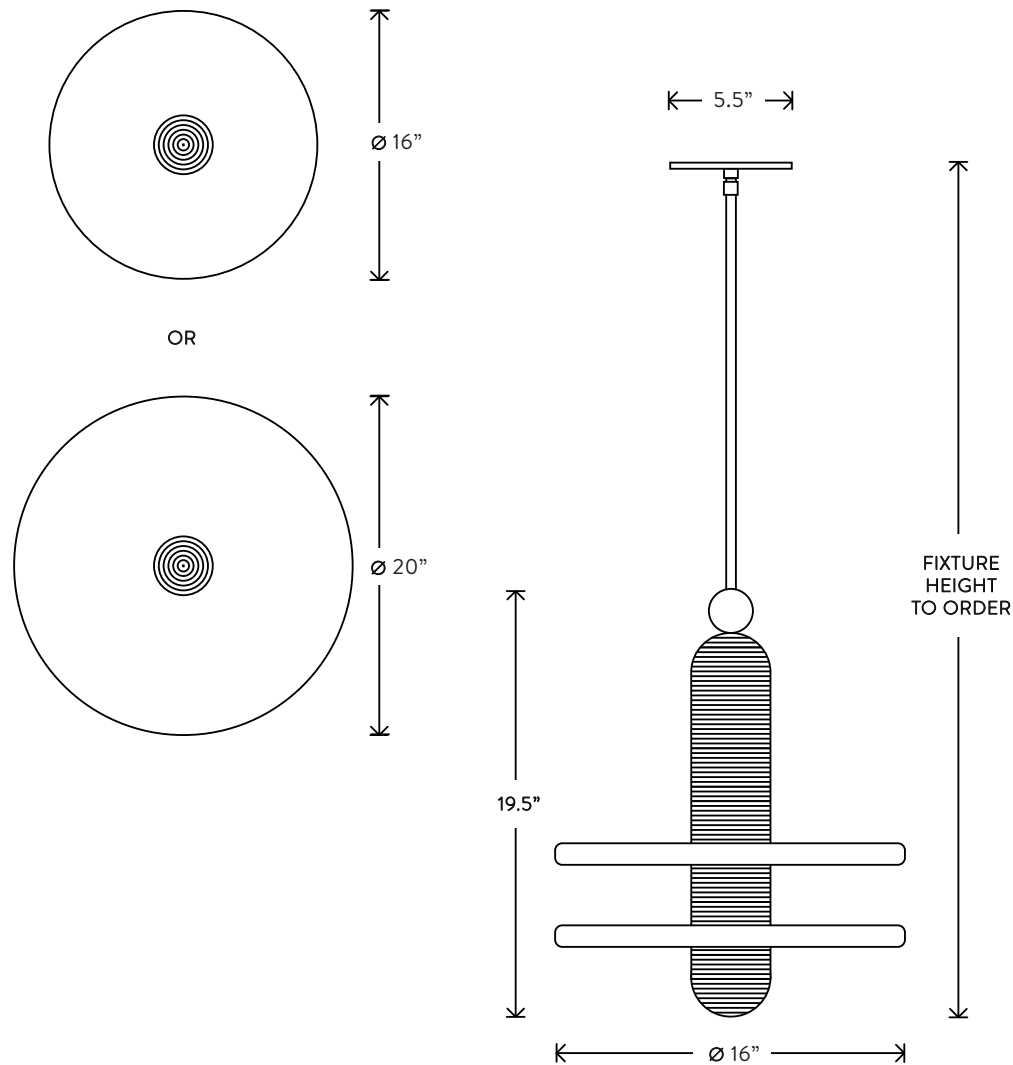

LEAD TIME APPROXIMATELY 8-10 WEEKS.

\$6200 / 16" DIAMETER

\$7000 / 20" DIAMETER

FINISHES TO ORDER

ADD 30% FOR TARNISHED SILVER

© 2018, APPARATUS LLC

PATENT PENDING / TRADEMARK PENDING

APPARATUS