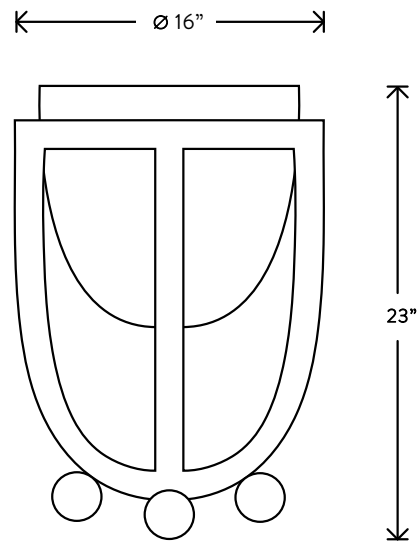

graphics

DRUM™

OCCASIONAL TABLE

STUDIO EXCLUSIVE

DIMENSIONS: 23" H, ø 16"

FINISHED AND ASSEMBLED BY HAND IN NY FROM DOMESTIC AND IMPORTED COMPONENTS.

CUSTOMIZATION AVAILABLE.

ALL PIECES MADE TO ORDER.

50% DEPOSIT REQUIRED.

BALANCE DUE PRIOR TO SHIPPING.

LEAD TIME APPROXIMATELY 14-16 WEEKS.

AVAILABLE COLORS:

NATURAL PARCHMENT AND BURL VENEER

BLACK PARCHMENT AND MACASSAR VENEER

$7800

© 2018, APPARATUS LLC

PATENT PENDING / TRADEMARK PENDING

APPARATUS

INFO@APPARATUSSTUDIO.COM / 646.527.9732

APPARATUSSTUDIO.COM