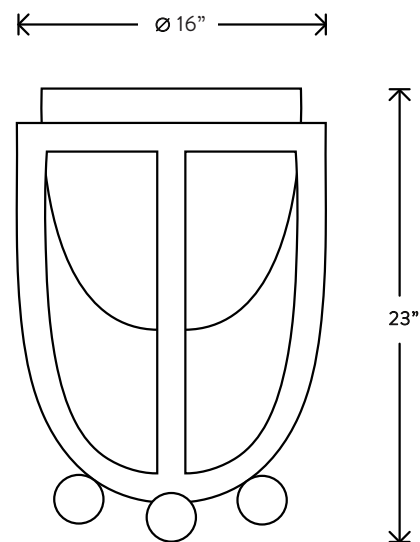

DRUM®

OCCASIONAL TABLE

STUDIO EXCLUSIVE

DIMENSIONS: 23" H, Ø 16"

FINISHED AND ASSEMBLED BY HAND IN NY FROM
DOMESTIC AND IMPORTED COMPONENTS.
CUSTOMIZATION AVAILABLE.
ALL PIECES MADE TO ORDER.
50% DEPOSIT REQUIRED.
BALANCE DUE PRIOR TO SHIPPING.
LEAD TIME APPROXIMATELY 14-16 WEEKS.

AVAILABLE COLORS:

NATURAL PARCHMENT AND BURL VENEER
BLACK PARCHMENT AND MACASSAR VENEER

$9200

© 2018, APPARATUS LLC
WWW.APPARATUSSTUDIO.COM/PATENTS

A P P A R A T U S

INFO@APPARATUSSTUDIO.COM / 646.527.9732

A P P A R A T U S S T U D I O . C O M