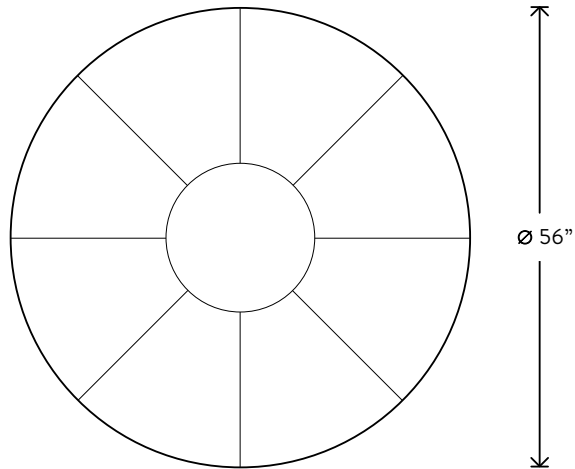

DRUM™

DINING TABLE

STUDIO EXCLUSIVE

DIMENSIONS: 29" H, Ø 56"

FINISHED AND ASSEMBLED BY HAND IN NY FROM
DOMESTIC AND IMPORTED COMPONENTS.
CUSTOMIZATION AVAILABLE.
ALL PIECES MADE TO ORDER.
50% DEPOSIT REQUIRED.
BALANCE DUE PRIOR TO SHIPPING.
LEAD TIME APPROXIMATELY 14-16 WEEKS.

AVAILABLE COLORS:

NATURAL PARCHMENT AND BURL VENEER
BLACK PARCHMENT AND MACASSAR VENEER

$32000

© 2018, APPARATUS LLC

PATENT PENDING / TRADEMARK PENDING

APPARATUS

INFO@APPARATUSSTUDIO.COM / 646.527.9732

APPARATUSSTUDIO.COM