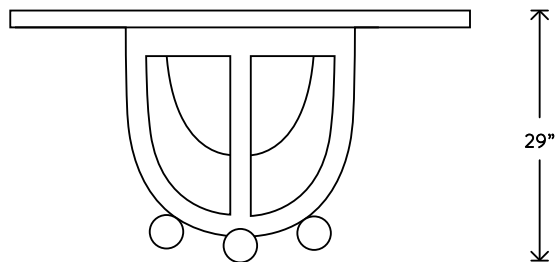

DRUM™

DINING TABLE

STUDIO EXCLUSIVE

DIMENSIONS: 29" H, Ø 56"

FINISHED AND ASSEMBLED BY HAND IN NY FROM
DOMESTIC AND IMPORTED COMPONENTS.
CUSTOMIZATION AVAILABLE.
ALL PIECES MADE TO ORDER.
50% DEPOSIT REQUIRED.
BALANCE DUE PRIOR TO SHIPPING.
LEAD TIME APPROXIMATELY 14-16 WEEKS.

AVAILABLE COLORS:

NATURAL PARCHMENT AND BURL VENEER
BLACK PARCHMENT AND MACASSAR VENEER

$32000

© 2018, APPARATUS LLC

PATENT PENDING / TRADEMARK PENDING

APPARATUS

INFO@APPARATUSSTUDIO.COM / 646.527.9732

APPARATUSSTUDIO.COM