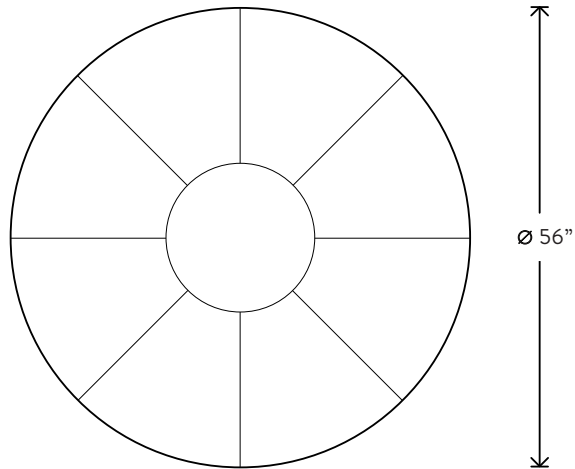

DRUM®

DINING TABLE

STUDIO EXCLUSIVE

DIMENSIONS: 29" H, Ø 56"

FINISHED AND ASSEMBLED BY HAND IN NY FROM
DOMESTIC AND IMPORTED COMPONENTS.
CUSTOMIZATION AVAILABLE.
ALL PIECES MADE TO ORDER.
50% DEPOSIT REQUIRED.
BALANCE DUE PRIOR TO SHIPPING.
LEAD TIME APPROXIMATELY 14-16 WEEKS.

AVAILABLE COLORS:
NATURAL PARCHMENT AND BURL VENEER
BLACK PARCHMENT AND MACASSAR VENEER

$36000

© 2018, APPARATUS LLC
WWW.APPARATUSSTUDIO.COM/PATENTS

A P P A R A T U S

INFO@APPARATUSSTUDIO.COM / 646.527.9732

A P P A R A T U S S T U D I O . C O M