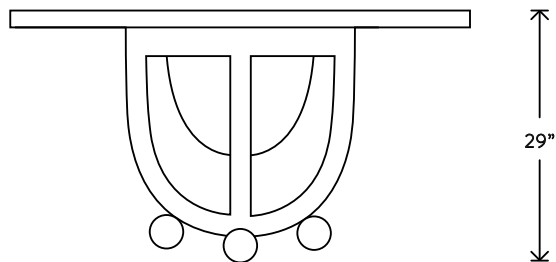

DRUM®

DINING TABLE

STUDIO EXCLUSIVE

DIMENSIONS: 29" H, Ø 56"

FINISHED AND ASSEMBLED BY HAND IN NY FROM
DOMESTIC AND IMPORTED COMPONENTS.
CUSTOMIZATION AVAILABLE.
ALL PIECES MADE TO ORDER.
50% DEPOSIT REQUIRED.
BALANCE DUE PRIOR TO SHIPPING.
LEAD TIME APPROXIMATELY 14-16 WEEKS.

AVAILABLE COLORS:
NATURAL PARCHMENT AND BURL VENEER
BLACK PARCHMENT AND MACASSAR VENEER

$36000

© 2018, APPARATUS LLC
WWW.APPARATUSSTUDIO.COM/PATENTS

A P P A R A T U S

INFO@APPARATUSSTUDIO.COM / 646.527.9732

A P P A R A T U S S T U D I O . C O M