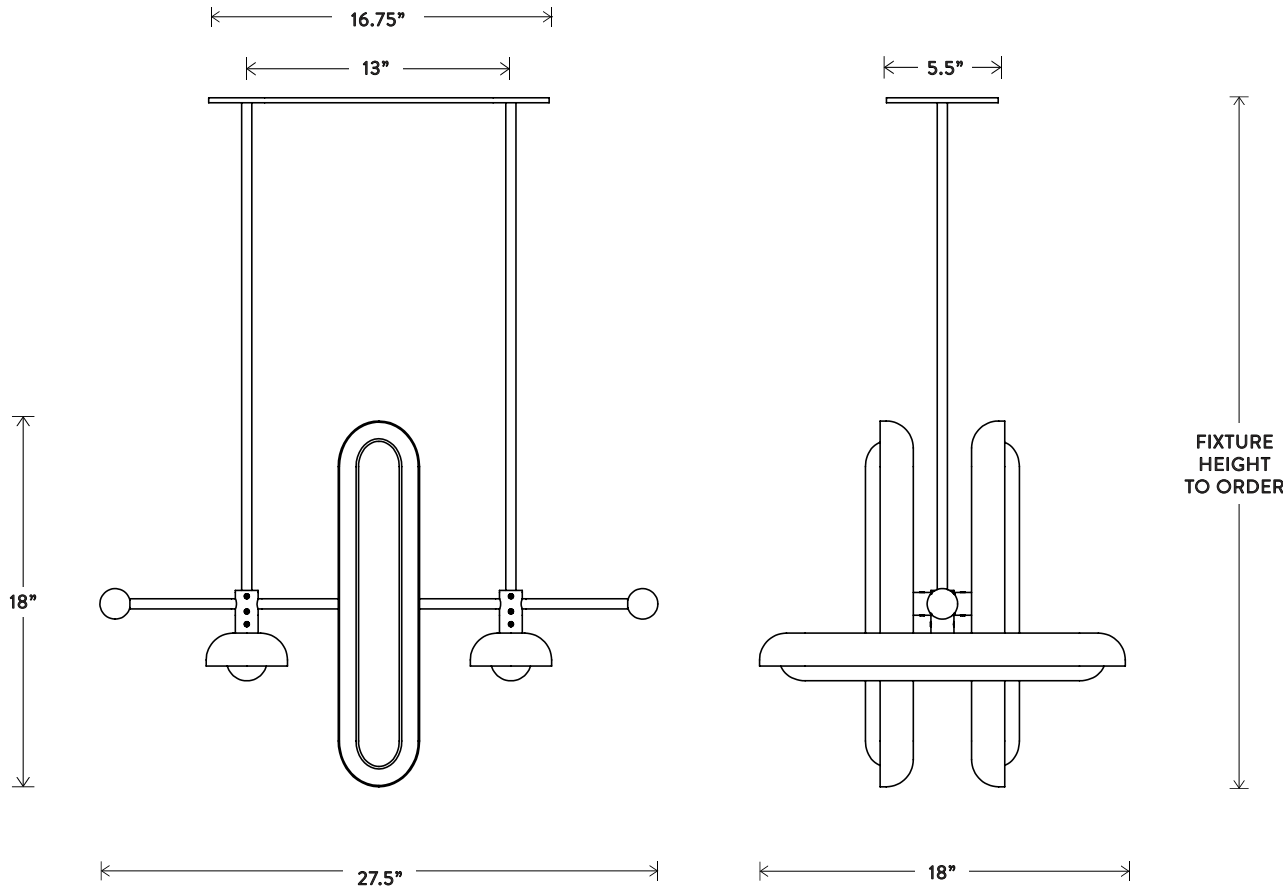

CIRCUIT™ 4

ALTERNATING

DIMENSIONS: 27.5" W, 18" D
HEIGHT TO ORDER
MINIMUM HEIGHT 24"
INCLUDES UP TO 60"
ADDITIONAL HEIGHT $20 PER INCH

LAMPING: 4 16W DIMMABLE LED MODULES
1700 LUMENS EACH, 2700K COLOR TEMPERATURE
LED ONBOARD DRIVER
BULB LIFE: 50,000 HOURS

CE / UL APPROVED
VOLTAGE: 120-240

FINISHED AND ASSEMBLED BY HAND IN NY FROM
DOMESTIC AND IMPORTED COMPONENTS.
CUSTOMIZATION AVAILABLE.
ALL PIECES MADE TO ORDER.
50% DEPOSIT REQUIRED.
BALANCE DUE PRIOR TO SHIPPING.
LEAD TIME APPROXIMATELY 8-10 WEEKS.

$7200
$8250 FOR TWO-TONE SHADES
TWO-TONE IS AGED BRASS SHADE INTERIOR WITH
BLACKENED BRASS SHADE EXTERIOR.
FINISHES TO ORDER
ADD 30% FOR TARNISHED SILVER

REQUIRES A MAGNETIC LOW VOLTAGE DIMMER

© 2016, APPARATUS LLC

APPARATUS

INFO@APPARATUSSTUDIO.COM / 646.527.9732

APPARATUSSTUDIO.COM