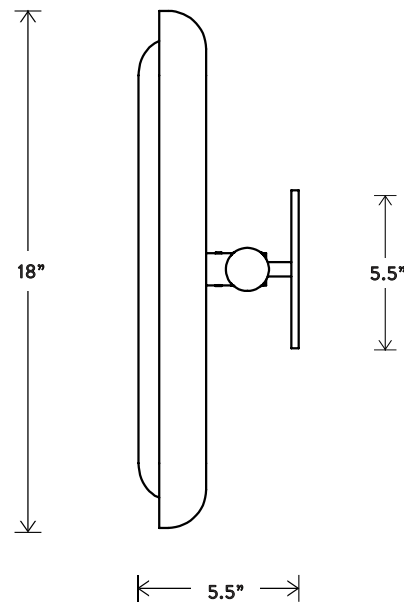

CIRCUIT™ 3

DIMENSIONS: 18" H, 27.5" W, 5.5" D

LAMPING: 3 16W DIMMABLE LED MODULES
1700 LUMENS EACH, 2700K COLOR TEMPERATURE
LED ONBOARD DRIVER
BULB LIFE: 50,000 HOURS

CE / UL APPROVED
VOLTAGE: 120-240

FINISHED AND ASSEMBLED BY HAND IN NY FROM
DOMESTIC AND IMPORTED COMPONENTS.
CUSTOMIZATION AVAILABLE.
ALL PIECES MADE TO ORDER.
50% DEPOSIT REQUIRED.
BALANCE DUE PRIOR TO SHIPPING.
LEAD TIME APPROXIMATELY 8-10 WEEKS.

$5850
$6700 FOR TWO-TONE SHADES
TWO-TONE IS AGED BRASS SHADE INTERIOR WITH
BLACKENED BRASS SHADE EXTERIOR.
FINISHES TO ORDER
ADD 30% FOR TARNISHED SILVER

REQUIRES A MAGNETIC LOW VOLTAGE DIMMER

© 2016, APPARATUS LLC

APPARATUS

INFO@APPARATUSSTUDIO.COM / 646.527.9732

APPARATUSSTUDIO.COM