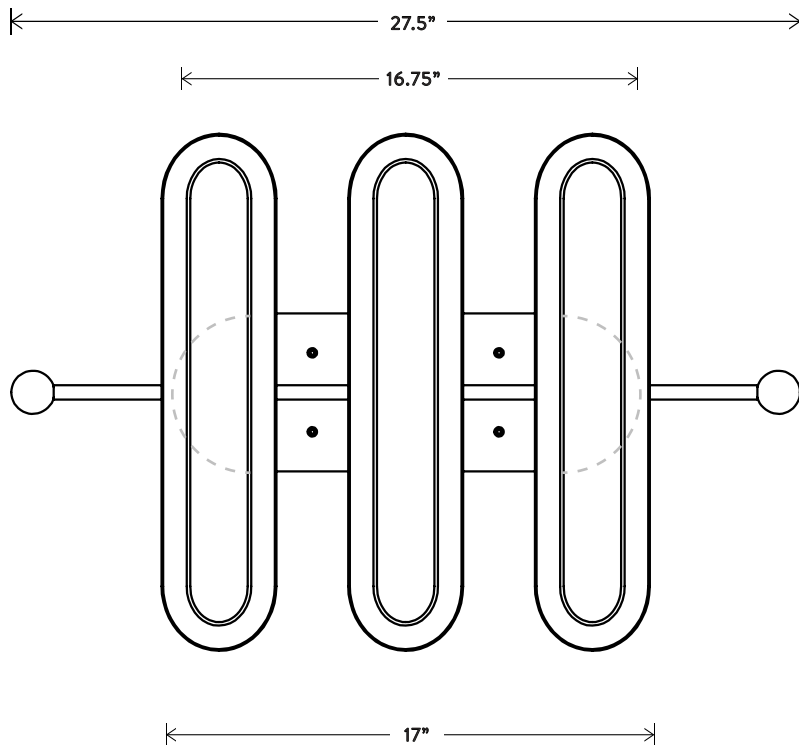

CIRCUIT™ 3

DIMENSIONS: 18" H, 27.5" W, 5.5" D

LAMPING: 3 16W DIMMABLE LED MODULES
1700 LUMENS EACH, 2700K COLOR TEMPERATURE
LED ONBOARD DRIVER
BULB LIFE: 50,000 HOURS

CE / UL APPROVED
VOLTAGE: 120-240

FINISHED AND ASSEMBLED BY HAND IN NY FROM
DOMESTIC AND IMPORTED COMPONENTS.
CUSTOMIZATION AVAILABLE.
ALL PIECES MADE TO ORDER.
50% DEPOSIT REQUIRED.
BALANCE DUE PRIOR TO SHIPPING.
LEAD TIME APPROXIMATELY 8-10 WEEKS.

$5850
$6700 FOR TWO-TONE SHADES
TWO-TONE IS AGED BRASS SHADE INTERIOR WITH
BLACKENED BRASS SHADE EXTERIOR.
FINISHES TO ORDER
ADD 30% FOR TARNISHED SILVER

REQUIRES A MAGNETIC LOW VOLTAGE DIMMER

© 2016, APPARATUS LLC

APPARATUS

INFO@APPARATUSSTUDIO.COM / 646.527.9732

APPARATUSSTUDIO.COM