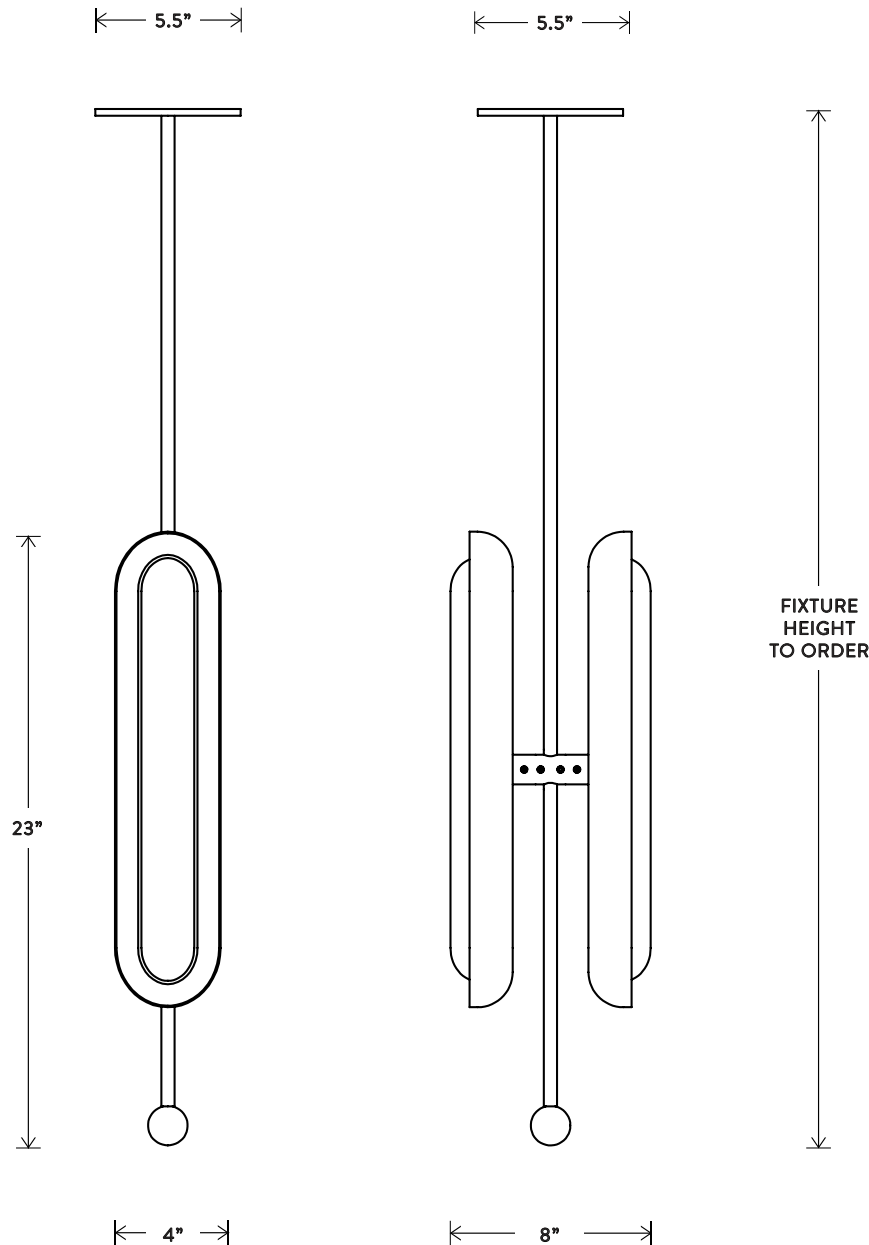

## CIRCUIT™ 2    PENDANT VERTICAL

THE CIRCUIT SERIES CREATES RHYTHM WITH THE REPETITION OF PURE SHAPES. A GLOWING GLASS CAPSULE NESTS IN A BRASS SHADE, BECOMING A CONTAINED FORM THAT MULTIPLIES TO CONSTRUCT LARGER FIXTURES.

## CIRCUIT™ 2 PENDANT VERTICAL

DIMENSIONS: 4" W, 8" D  
HEIGHT TO ORDER  
MINIMUM HEIGHT 28"  
INCLUDES UP TO 60"  
ADDITIONAL HEIGHT \$10 PER INCH

LAMPING: 2 16W DIMMABLE LED MODULES  
1700 LUMENS EACH, 2700K COLOR TEMPERATURE  
LED ONBOARD DRIVER  
BULB LIFE: 50,000 HOURS

CE / UL APPROVED  
VOLTAGE: 120-240

FINISHED AND ASSEMBLED BY HAND IN NY FROM  
DOMESTIC AND IMPORTED COMPONENTS.  
CUSTOMIZATION AVAILABLE.  
ALL PIECES MADE TO ORDER.  
50% DEPOSIT REQUIRED.  
BALANCE DUE PRIOR TO SHIPPING.  
LEAD TIME APPROXIMATELY 8-10 WEEKS.