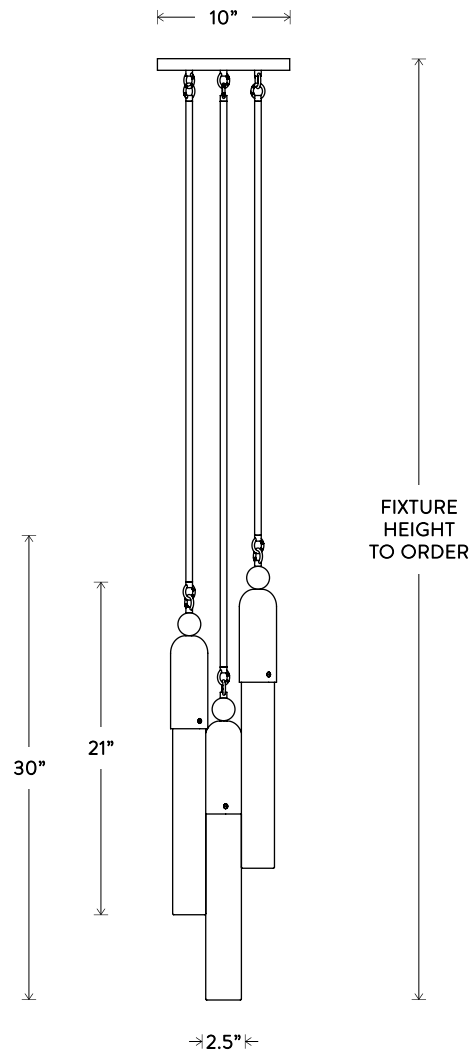

TASSEL™ 3 STAGGERED PENDANT

DIMENSIONS: Ø 10"

HEIGHT TO ORDER

INCLUDES UP TO 60"

ADDITIONAL HEIGHT $30 PER INCH

MINIMUM HEIGHT 37"

APPROXIMATE WEIGHT: 20 LBS

LAMPING: 3 8W DIMMABLE LED MODULES
800 LUMENS EACH, 2700K COLOR TEMPERATURE
LED ONBOARD DRIVER
BULB LIFE: 50,000 HOURS

UL / CE APPROVED

VOLTAGE: 120-240

FINISHED AND ASSEMBLED BY HAND IN NY FROM
DOMESTIC AND IMPORTED COMPONENTS.

CUSTOMIZATION AVAILABLE.

ALL PIECES MADE TO ORDER.

50% DEPOSIT REQUIRED.

BALANCE DUE PRIOR TO SHIPPING.

LEAD TIME APPROXIMATELY 8-10 WEEKS.

$6600

FINISHES TO ORDER

ADD 30% FOR TARNISHED SILVER

© 2016, APPARATUS LLC
WWW.APPARATUSSTUDIO.COM/PATENTS

A P P A R A T U S

INFO@APPARATUSSTUDIO.COM / 646.527.9732

A P P A R A T U S S T U D I O . C O M