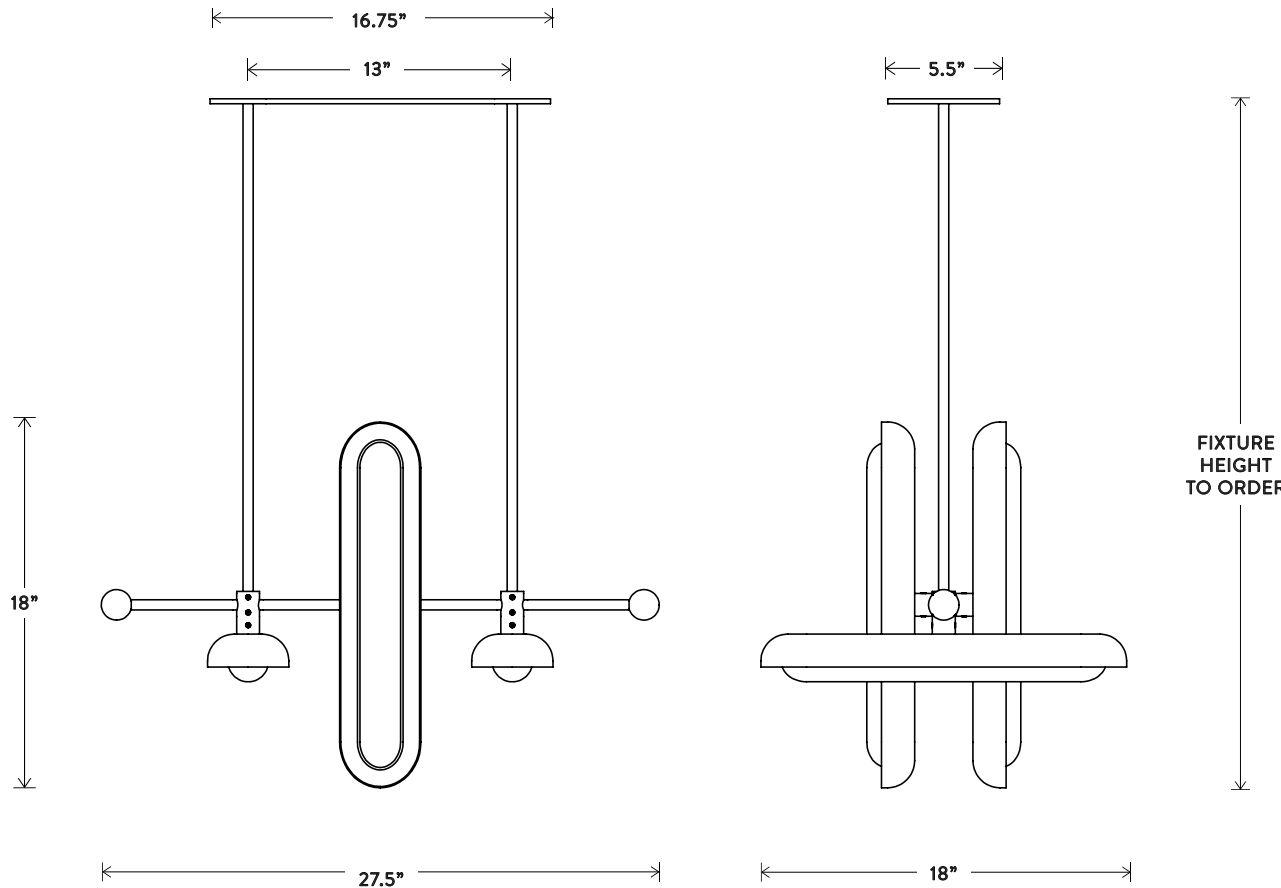

CIRCUIT™ 4

ALTERNATING

DIMENSIONS: 27.5" W, 18" D

HEIGHT TO ORDER

MINIMUM HEIGHT 24"

INCLUDES UP TO 60"

ADDITIONAL HEIGHT $20 PER INCH

APPROXIMATE WEIGHT: 30 LBS

LAMPING: 4 16W DIMMABLE LED MODULES
1700 LUMENS EACH, 2700K COLOR TEMPERATURE
LED ONBOARD DRIVER
BULB LIFE: 50,000 HOURS

UL / CE APPROVED

VOLTAGE: 120-240

FINISHED AND ASSEMBLED BY HAND IN NY FROM
DOMESTIC AND IMPORTED COMPONENTS.

CUSTOMIZATION AVAILABLE.

ALL PIECES MADE TO ORDER.

50% DEPOSIT REQUIRED.

BALANCE DUE PRIOR TO SHIPPING.

LEAD TIME APPROXIMATELY 8-10 WEEKS.

$7800

$9000 FOR TWO-TONE SHADES

TWO-TONE IS AGED BRASS SHADE INTERIOR WITH
BLACKENED BRASS SHADE EXTERIOR.

FINISHES TO ORDER

ADD 30% FOR TARNISHED SILVER

REQUIRES A MAGNETIC LOW VOLTAGE DIMMER

© 2016, APPARATUS LLC
WWW.APPARATUSSTUDIO.COM/PATENTS

A P P A R A T U S

INFO@APPARATUSSTUDIO.COM / 646.527.9732

A P P A R A T U S S T U D I O . C O M