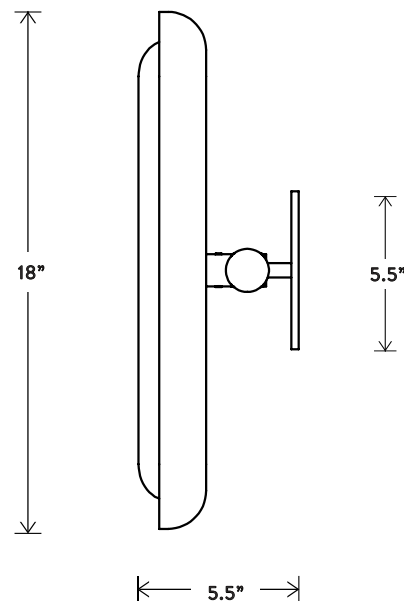

CIRCUIT™ 3

DIMENSIONS: 18" H, 27.5" W, 5.5" D
APPROXIMATE WEIGHT: 15 LBS

LAMPING: 3 16W DIMMABLE LED MODULES
1700 LUMENS EACH, 2700K COLOR TEMPERATURE
LED ONBOARD DRIVER
BULB LIFE: 50,000 HOURS

UL / CE APPROVED
VOLTAGE: 120-240

FINISHED AND ASSEMBLED BY HAND IN NY FROM
DOMESTIC AND IMPORTED COMPONENTS.
CUSTOMIZATION AVAILABLE.
ALL PIECES MADE TO ORDER.
50% DEPOSIT REQUIRED.
BALANCE DUE PRIOR TO SHIPPING.
LEAD TIME APPROXIMATELY 8-10 WEEKS.

$6300
$7200 FOR TWO-TONE SHADES
TWO-TONE IS AGED BRASS SHADE INTERIOR WITH
BLACKENED BRASS SHADE EXTERIOR.
FINISHES TO ORDER
ADD 30% FOR TARNISHED SILVER

REQUIRES A MAGNETIC LOW VOLTAGE DIMMER

© 2016, APPARATUS LLC
WWW.APPARATUSSTUDIO.COM/PATENTS

A P P A R A T U S

INFO@APPARATUSSTUDIO.COM / 646.527.9732

A P P A R A T U S S T U D I O . C O M