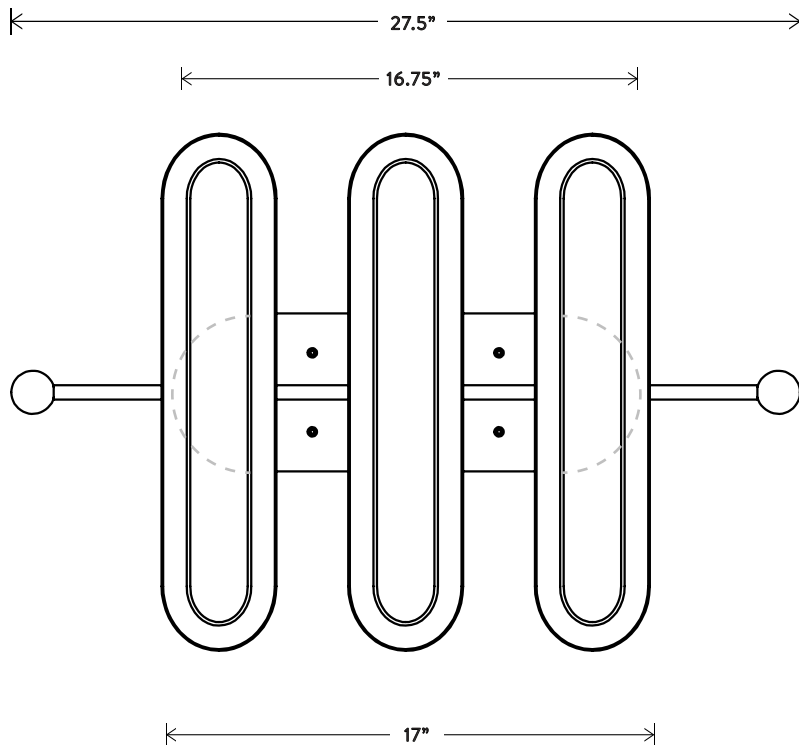

CIRCUIT™ 3

DIMENSIONS: 18" H, 27.5" W, 5.5" D
APPROXIMATE WEIGHT: 15 LBS

LAMPING: 3 16W DIMMABLE LED MODULES
1700 LUMENS EACH, 2700K COLOR TEMPERATURE
LED ONBOARD DRIVER
BULB LIFE: 50,000 HOURS

UL / CE APPROVED
VOLTAGE: 120-240

FINISHED AND ASSEMBLED BY HAND IN NY FROM
DOMESTIC AND IMPORTED COMPONENTS.
CUSTOMIZATION AVAILABLE.
ALL PIECES MADE TO ORDER.
50% DEPOSIT REQUIRED.
BALANCE DUE PRIOR TO SHIPPING.
LEAD TIME APPROXIMATELY 8-10 WEEKS.

$6300
$7200 FOR TWO-TONE SHADES
TWO-TONE IS AGED BRASS SHADE INTERIOR WITH
BLACKENED BRASS SHADE EXTERIOR.
FINISHES TO ORDER
ADD 30% FOR TARNISHED SILVER

REQUIRES A MAGNETIC LOW VOLTAGE DIMMER

© 2016, APPARATUS LLC
WWW.APPARATUSSTUDIO.COM/PATENTS

A P P A R A T U S

INFO@APPARATUSSTUDIO.COM / 646.527.9732

A P P A R A T U S S T U D I O . C O M