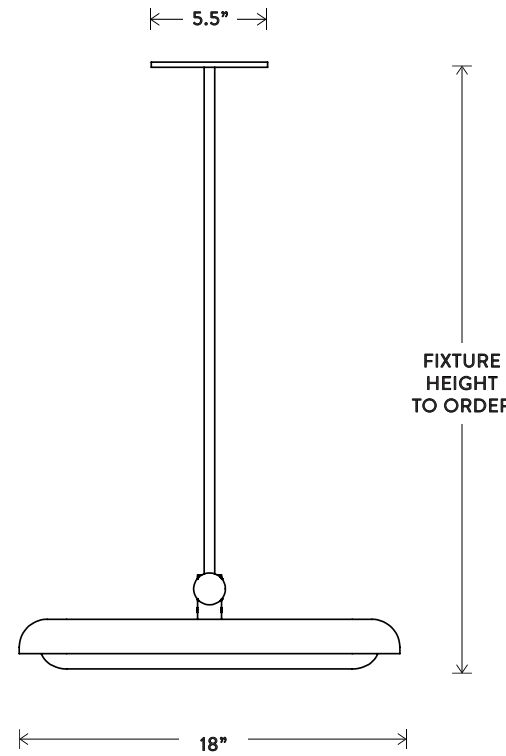

# CIRCUIT™ 3

PENDANT

DIMENSIONS: 27.5" W, 18" D  
HEIGHT TO ORDER  
MINIMUM HEIGHT 7"  
INCLUDES UP TO 60"  
ADDITIONAL HEIGHT \$20 PER INCH  
APPROXIMATE WEIGHT: 15 LBS

LAMPING: 3 16W DIMMABLE LED MODULES  
1700 LUMENS EACH, 2700K COLOR TEMPERATURE  
LED ONBOARD DRIVER  
BULB LIFE: 50,000 HOURS