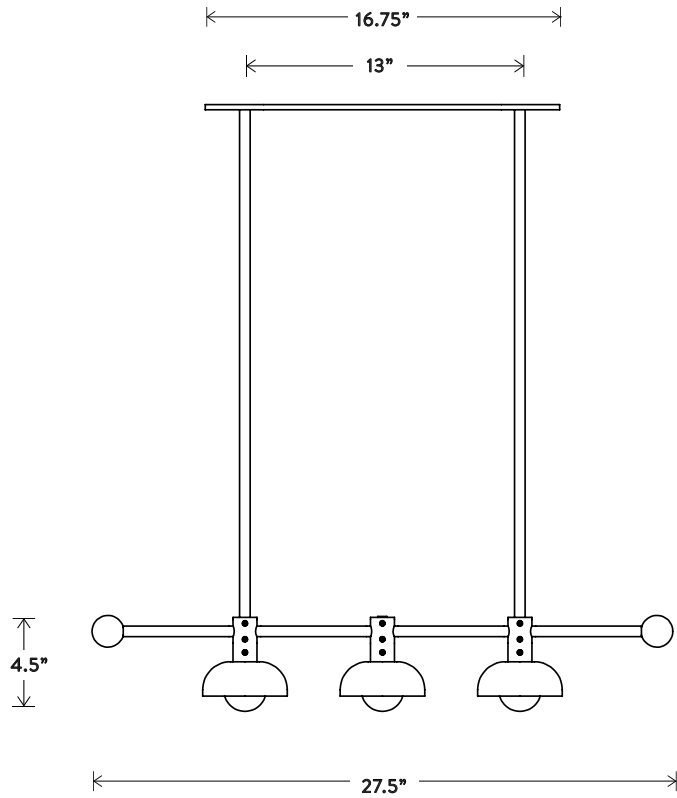

# CIRCUIT™ 3

PENDANT

DIMENSIONS: 27.5" W, 18" D  
HEIGHT TO ORDER  
MINIMUM HEIGHT 7"  
INCLUDES UP TO 60"  
ADDITIONAL HEIGHT \$20 PER INCH  
APPROXIMATE WEIGHT: 15 LBS

LAMPING: 3 16W DIMMABLE LED MODULES  
1700 LUMENS EACH, 2700K COLOR TEMPERATURE  
LED ONBOARD DRIVER  
BULB LIFE: 50,000 HOURS