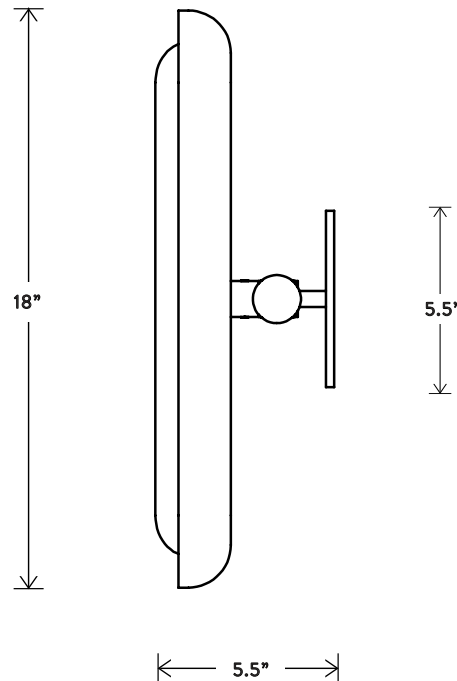

CIRCUIT™ 2

DIMENSIONS: 18" H, 21" W, 5.5" D
APPROXIMATE WEIGHT: 10 LBS

LAMPING: 2 16W DIMMABLE LED MODULES
1700 LUMENS EACH, 2700K COLOR TEMPERATURE
LED ONBOARD DRIVER
BULB LIFE: 50,000 HOURS

UL / CE APPROVED
VOLTAGE: 120-240

FINISHED AND ASSEMBLED BY HAND IN NY FROM
DOMESTIC AND IMPORTED COMPONENTS.
CUSTOMIZATION AVAILABLE.
ALL PIECES MADE TO ORDER.
50% DEPOSIT REQUIRED.
BALANCE DUE PRIOR TO SHIPPING.
LEAD TIME APPROXIMATELY 8-10 WEEKS.

$4300
$4900 FOR TWO-TONE SHADE
TWO-TONE IS AGED BRASS SHADE INTERIOR WITH
BLACKENED BRASS SHADE EXTERIOR.
FINISHES TO ORDER
ADD 30% FOR TARNISHED SILVER

REQUIRES A MAGNETIC LOW VOLTAGE DIMMER

© 2016, APPARATUS LLC
WWW.APPARATUSSTUDIO.COM/PATENTS

A P P A R A T U S

INFO@APPARATUSSTUDIO.COM / 646.527.9732

A P P A R A T U S S T U D I O . C O M