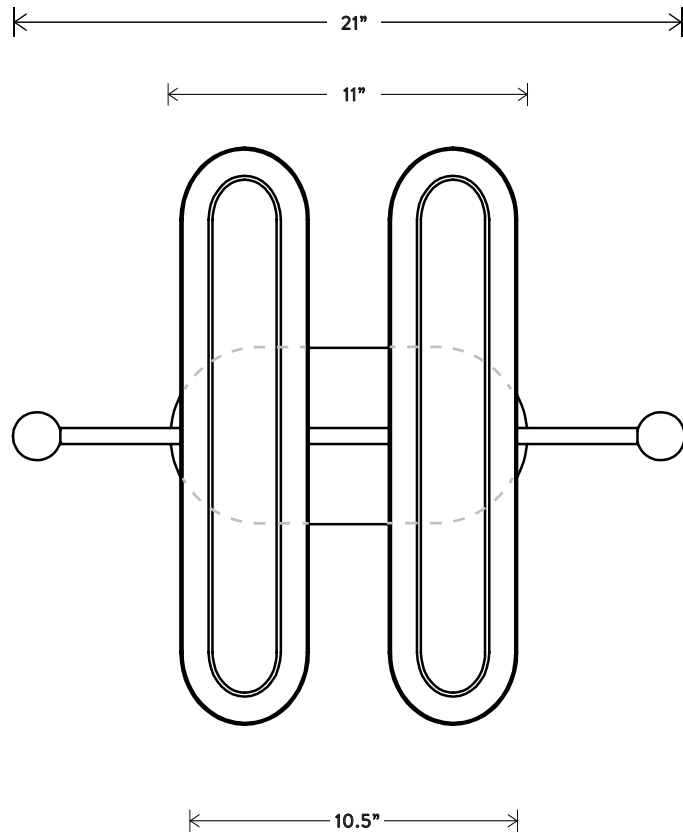

CIRCUIT™ 2

DIMENSIONS: 18" H, 21" W, 5.5" D
APPROXIMATE WEIGHT: 10 LBS

LAMPING: 2 16W DIMMABLE LED MODULES
1700 LUMENS EACH, 2700K COLOR TEMPERATURE
LED ONBOARD DRIVER
BULB LIFE: 50,000 HOURS

UL / CE APPROVED
VOLTAGE: 120-240

FINISHED AND ASSEMBLED BY HAND IN NY FROM
DOMESTIC AND IMPORTED COMPONENTS.
CUSTOMIZATION AVAILABLE.
ALL PIECES MADE TO ORDER.
50% DEPOSIT REQUIRED.
BALANCE DUE PRIOR TO SHIPPING.
LEAD TIME APPROXIMATELY 8-10 WEEKS.

$4300
$4900 FOR TWO-TONE SHADE
TWO-TONE IS AGED BRASS SHADE INTERIOR WITH
BLACKENED BRASS SHADE EXTERIOR.
FINISHES TO ORDER
ADD 30% FOR TARNISHED SILVER

REQUIRES A MAGNETIC LOW VOLTAGE DIMMER

© 2016, APPARATUS LLC
WWW.APPARATUSSTUDIO.COM/PATENTS

A P P A R A T U S

INFO@APPARATUSSTUDIO.COM / 646.527.9732

A P P A R A T U S S T U D I O . C O M