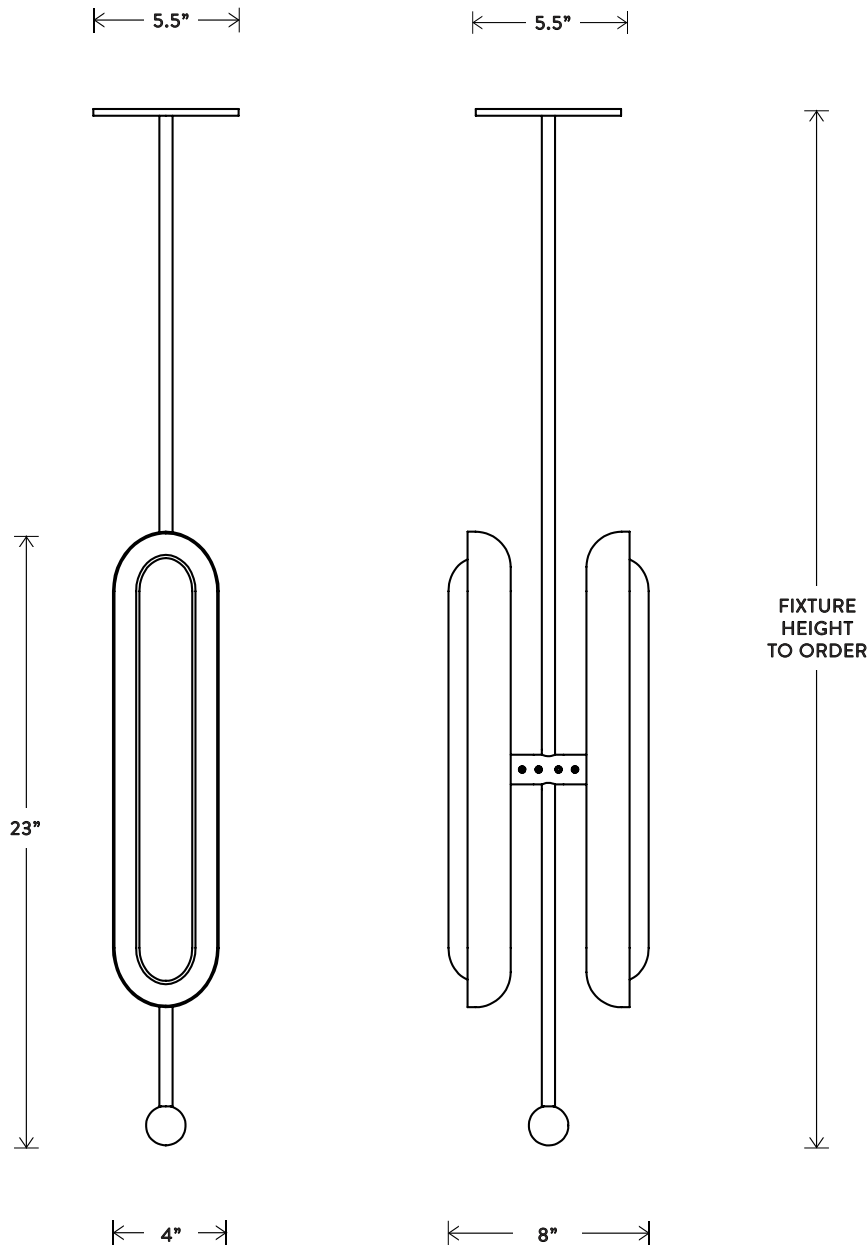

CIRCUIT™ 2 PENDANT VERTICAL

THE CIRCUIT SERIES CREATES RHYTHM WITH THE REPETITION OF PURE SHAPES. A GLOWING GLASS CAPSULE NESTS IN A BRASS SHADE, BECOMING A CONTAINED FORM THAT MULTIPLIES TO CONSTRUCT LARGER FIXTURES.

© 2016, APPARATUS LLC
WWW.APPARATUSSTUDIO.COM/PATENTS

A P P A R A T U S

INFO@APPARATUSSTUDIO.COM / 646.527.9732

A P P A R A T U S S T U D I O . C O M

CIRCUIT™ 2 PENDANT VERTICAL

DIMENSIONS: 4" W, 8" D

HEIGHT TO ORDER

MINIMUM HEIGHT 28"

INCLUDES UP TO 60"

ADDITIONAL HEIGHT \$10 PER INCH

APPROXIMATE WEIGHT: 10 LBS

LAMPING: 2 16W DIMMABLE LED MODULES
1700 LUMENS EACH, 2700K COLOR TEMPERATURE
LED ONBOARD DRIVER
BULB LIFE: 50,000 HOURS

LEAD TIME APPROXIMATELY 8-10 WEEKS.

\$4400

\$5100 FOR TWO-TONE SHADES

TWO-TONE IS AGED BRASS SHADE INTERIOR WITH
BLACKENED BRASS SHADE EXTERIOR.

FINISHES TO ORDER

ADD 30% FOR TARNISHED SILVER

REQUIRES A MAGNETIC LOW VOLTAGE DIMMER