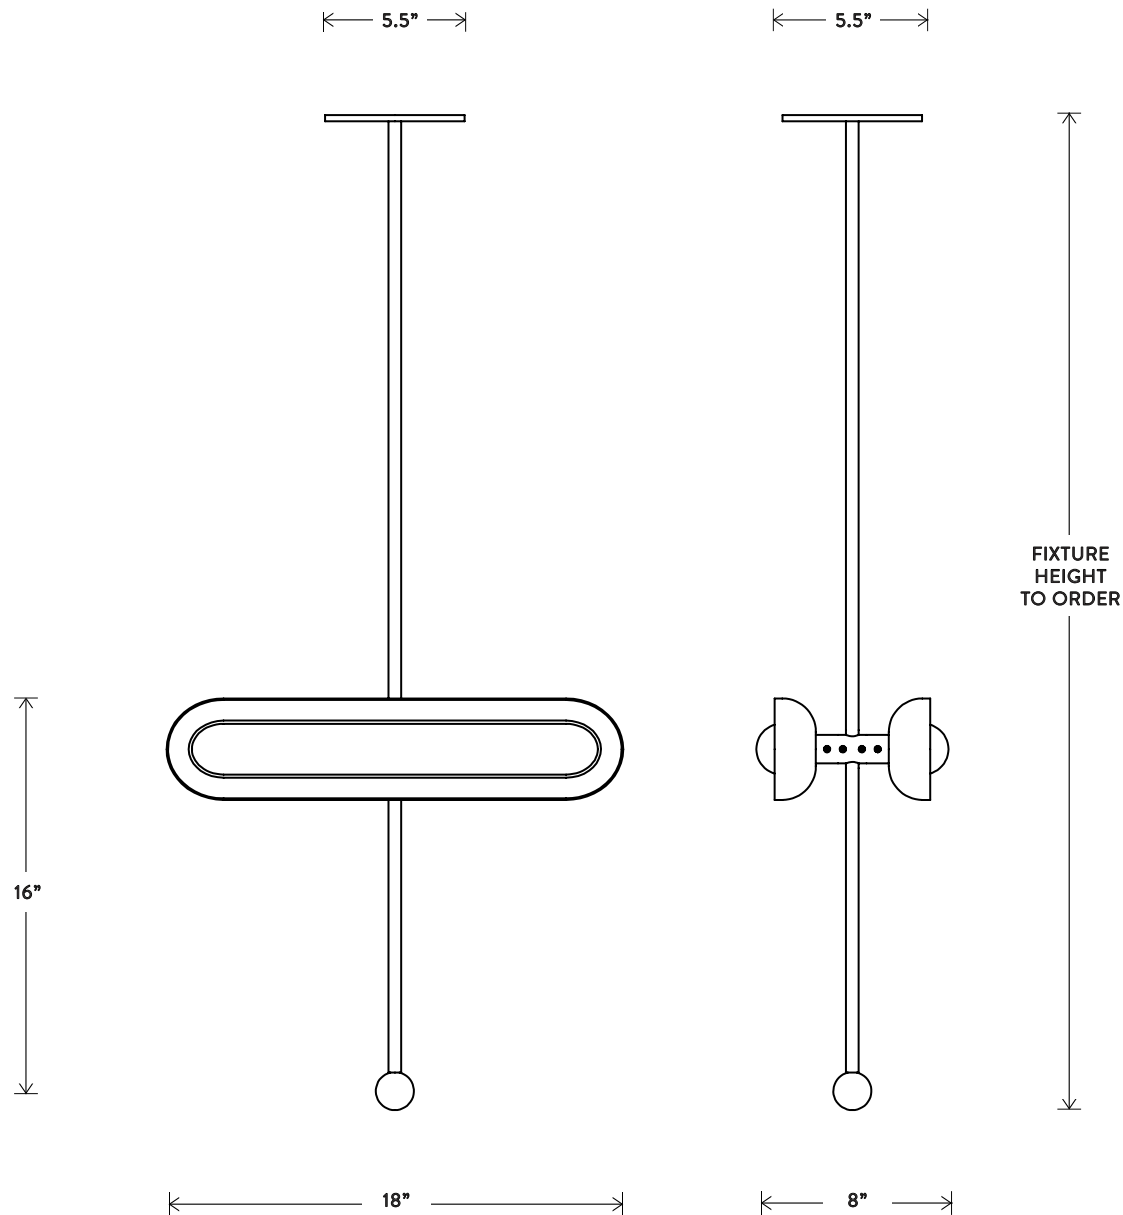

CIRCUIT™ 2 PENDANT HORIZONTAL

DIMENSIONS: 18" W, 8" D
HEIGHT TO ORDER
MINIMUM HEIGHT 24"
INCLUDES UP TO 60"
ADDITIONAL HEIGHT $10 PER INCH
APPROXIMATE WEIGHT: 10 LBS

LAMPING: 2 16W DIMMABLE LED MODULES
1700 LUMENS EACH, 2700K COLOR TEMPERATURE
LED ONBOARD DRIVER
BULB LIFE: 50,000 HOURS

UL / CE APPROVED
VOLTAGE: 120-240

FINISHED AND ASSEMBLED BY HAND IN NY FROM
DOMESTIC AND IMPORTED COMPONENTS.
CUSTOMIZATION AVAILABLE.
ALL PIECES MADE TO ORDER.
50% DEPOSIT REQUIRED.
BALANCE DUE PRIOR TO SHIPPING.
LEAD TIME APPROXIMATELY 8-10 WEEKS.

$4400
$5100 FOR TWO-TONE SHADES
FINISHES TO ORDER
ADD 30% FOR TARNISHED SILVER

REQUIRES A MAGNETIC LOW VOLTAGE DIMMER

© 2016, APPARATUS LLC
WWW.APPARATUSSTUDIO.COM/PATENTS

A P P A R A T U S

INFO@APPARATUSSTUDIO.COM / 646.527.9732

A P P A R A T U S S T U D I O . C O M