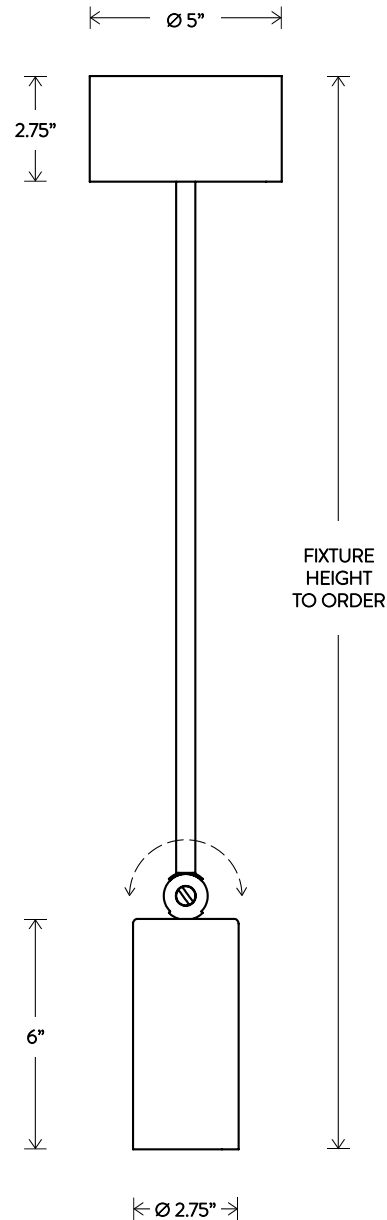

CYLINDER™ EXTENDED DOWNLIGHT

THE CYLINDER SERIES IS A SYSTEM OF FIXTURES THAT ELEVATE THE EXPERIENCE OF FUNCTIONAL LIGHTING. A WEIGHTY BRASS CANOPY AND ADJUSTABLE PIVOTING HEAD CAST LIGHT DOWNWARD.

© 2015, APPARATUS LLC

CYLINDER™ EXTENDED DOWNLIGHT

DIMENSIONS: Ø 5"

HEIGHT TO ORDER

INCLUDES UP TO 60"

ADDITIONAL HEIGHT \$10 PER INCH

MINIMUM HEIGHT 13"

120 V LAMPING:

1 DIMMABLE LED PAR20 BULB 10W EACH