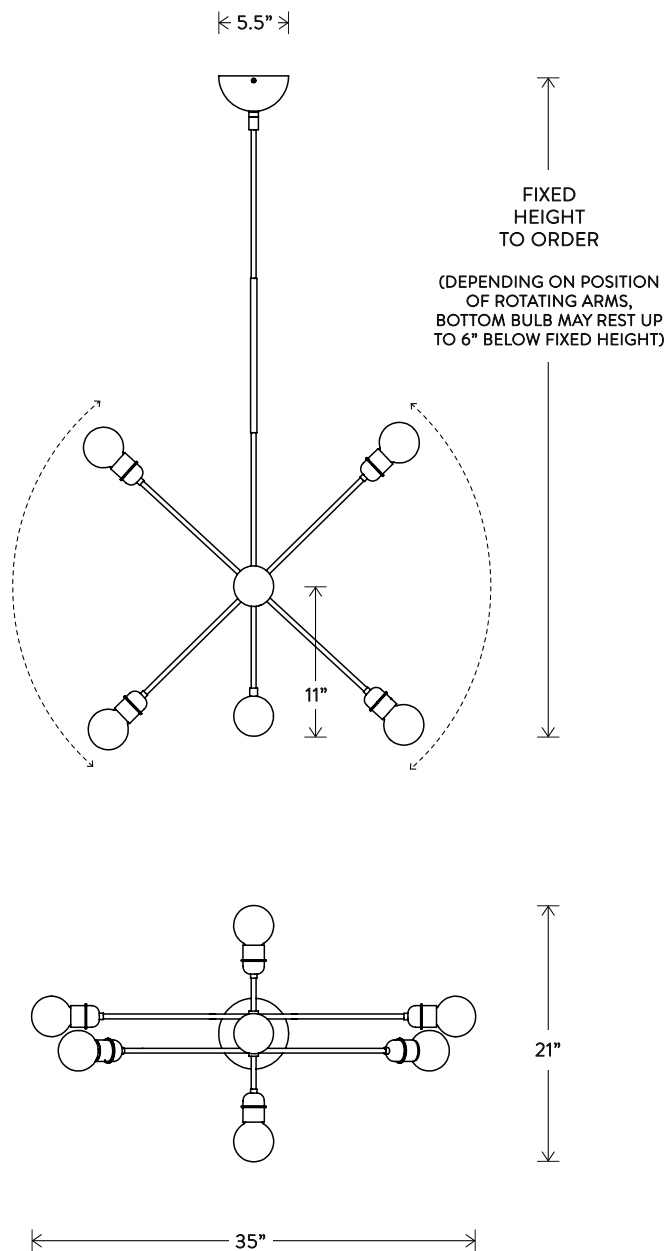

HIGHWIRE™ TANDEM SMALL

DIMENSIONS: 21" D, ROTATING ARMS 35"

HEIGHT TO ORDER

INCLUDES UP TO 60"

ADDITIONAL HEIGHT $10 PER INCH

MINIMUM HEIGHT 18"

APPROXIMATE WEIGHT: 10 LBS

LAMPING: MAX 60W EACH

6 3W DIMMABLE LED BULBS INCLUDED

200 LUMENS EACH, 2700K COLOR TEMPERATURE

BULB LIFE: 15,000 HOURS

120V: E26 GLOBE LG: CLEAR, Ø 3"

240V: E27 GLOBE LG: CLEAR, Ø 3"

UL / CE APPROVED

VOLTAGE: 120-240

FINISHED AND ASSEMBLED BY HAND IN NY FROM
DOMESTIC AND IMPORTED COMPONENTS.

CUSTOMIZATION AVAILABLE.

ALL PIECES MADE TO ORDER.

50% DEPOSIT REQUIRED.

BALANCE DUE PRIOR TO SHIPPING.

LEAD TIME APPROXIMATELY 8-10 WEEKS.

$4600

FINISHES TO ORDER

ADD 30% FOR TARNISHED SILVER

© 2013, APPARATUS LLC
WWW.APPARATUSSTUDIO.COM/PATENTS

A P P A R A T U S

INFO@APPARATUSSTUDIO.COM / 646.527.9732

A P P A R A T U S S T U D I O . C O M