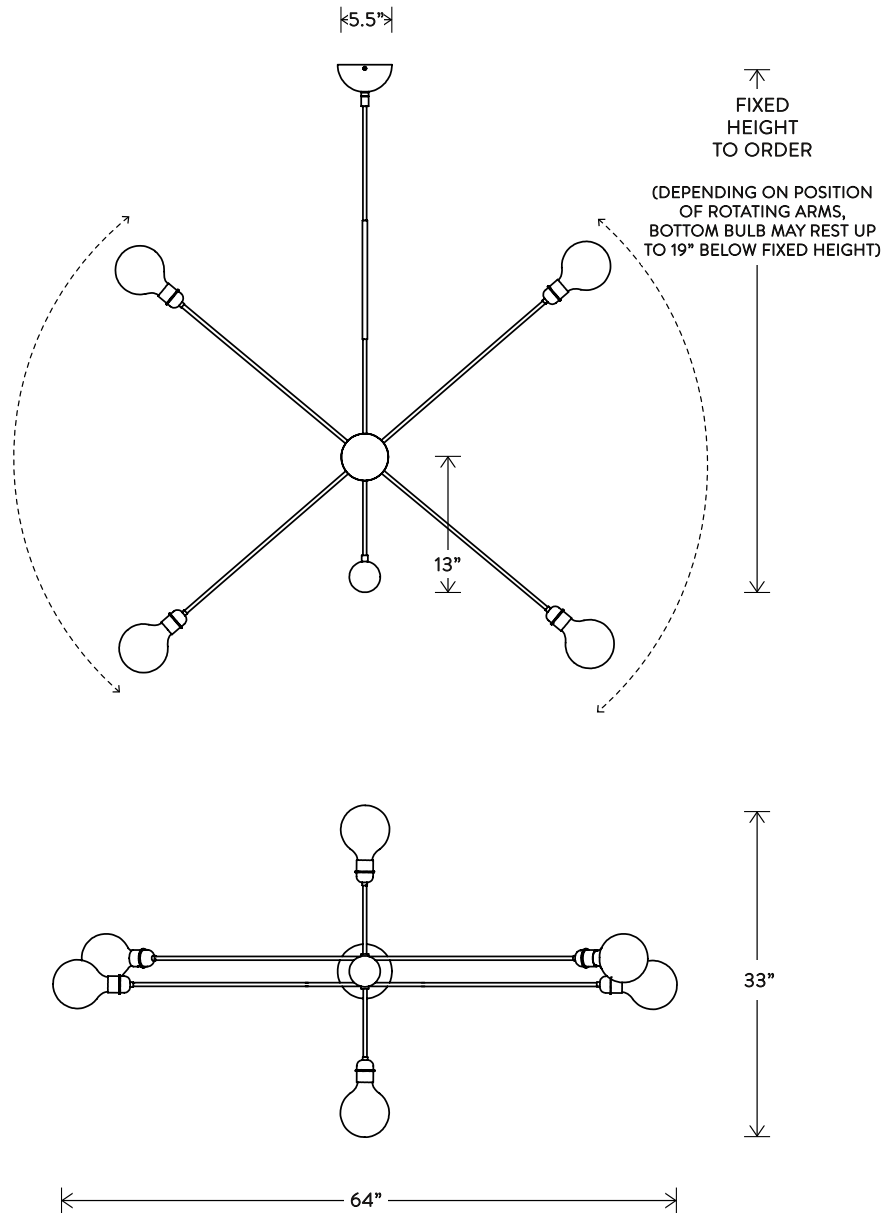

HIGHWIRE™ TANDEM LARGE

DIMENSIONS: 33" D, ROTATING ARM 64" L

HEIGHT TO ORDER

INCLUDES UP TO 60"

ADDITIONAL HEIGHT $10 PER INCH

MINIMUM HEIGHT 24"

APPROXIMATE WEIGHT: 15 LBS

LAMPING: MAX 60W EACH

6 3W DIMMABLE LED BULBS INCLUDED

200 LUMENS EACH, 2700K COLOR TEMPERATURE

BULB LIFE: 30,000 HOURS

120V: E26 GLOBE XL: CLEAR, Ø 5"

240V: E27 GLOBE XL: CLEAR, Ø 5"

UL / CE APPROVED

VOLTAGE: 120-240

FINISHED AND ASSEMBLED BY HAND IN NY FROM DOMESTIC AND IMPORTED COMPONENTS.

CUSTOMIZATION AVAILABLE.

ALL PIECES MADE TO ORDER.

50% DEPOSIT REQUIRED.

BALANCE DUE PRIOR TO SHIPPING.

LEAD TIME APPROXIMATELY 8-10 WEEKS.

$6300

FINISHES TO ORDER

ADD 30% FOR TARNISHED SILVER

© 2013, APPARATUS LLC
WWW.APPARATUSSTUDIO.COM/PATENTS

A P P A R A T U S

INFO@APPARATUSSTUDIO.COM / 646.527.9732

A P P A R A T U S S T U D I O . C O M