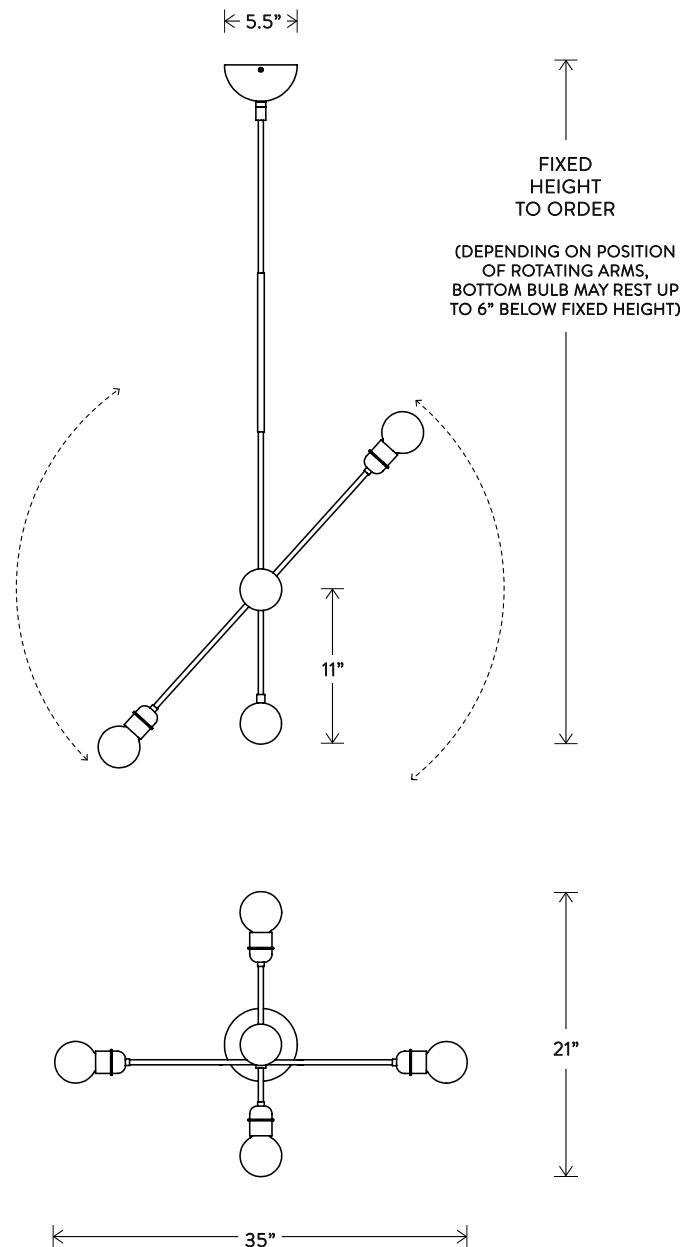

HIGHWIRE™

SMALL

INSPIRED BY THE SILHOUETTE OF FAMED FRENCH AERIALIST PHILIPPE PETIT AGAINST THE MANHATTAN SKYLINE. THE "BALANCE BAR" IS WRAPPED IN LEATHER OR SUEDE AND CAN BE ROTATED ALONG ITS AXIS.

© 2013, APPARATUS LLC
WWW.APPARATUSSTUDIO.COM/PATENTS

A P P A R A T U S

INFO@APPARATUSSTUDIO.COM / 646.527.9732

A P P A R A T U S S T U D I O . C O M

HIGHWIRE™

SMALL

DIMENSIONS: 21" D, ROTATING ARM 35" L

HEIGHT TO ORDER

INCLUDES UP TO 54"

ADDITIONAL HEIGHT \$10 PER INCH

MINIMUM HEIGHT 18"

APPROXIMATE WEIGHT: 5 LBS

LAMPING: MAX 60W EACH

4 3W DIMMABLE LED BULBS INCLUDED

200 LUMENS EACH, 2700K COLOR TEMPERATURE

BULB LIFE: 15,000 HOURS

120V: E26 GLOBE LG: CLEAR, Ø 3"

240V: E27 GLOBE LG: CLEAR, Ø 3"

UL / CE APPROVED

VOLTAGE: 120-240

FINISHED AND ASSEMBLED BY HAND IN NY FROM
DOMESTIC AND IMPORTED COMPONENTS.

CUSTOMIZATION AVAILABLE.

ALL PIECES MADE TO ORDER.

50% DEPOSIT REQUIRED.