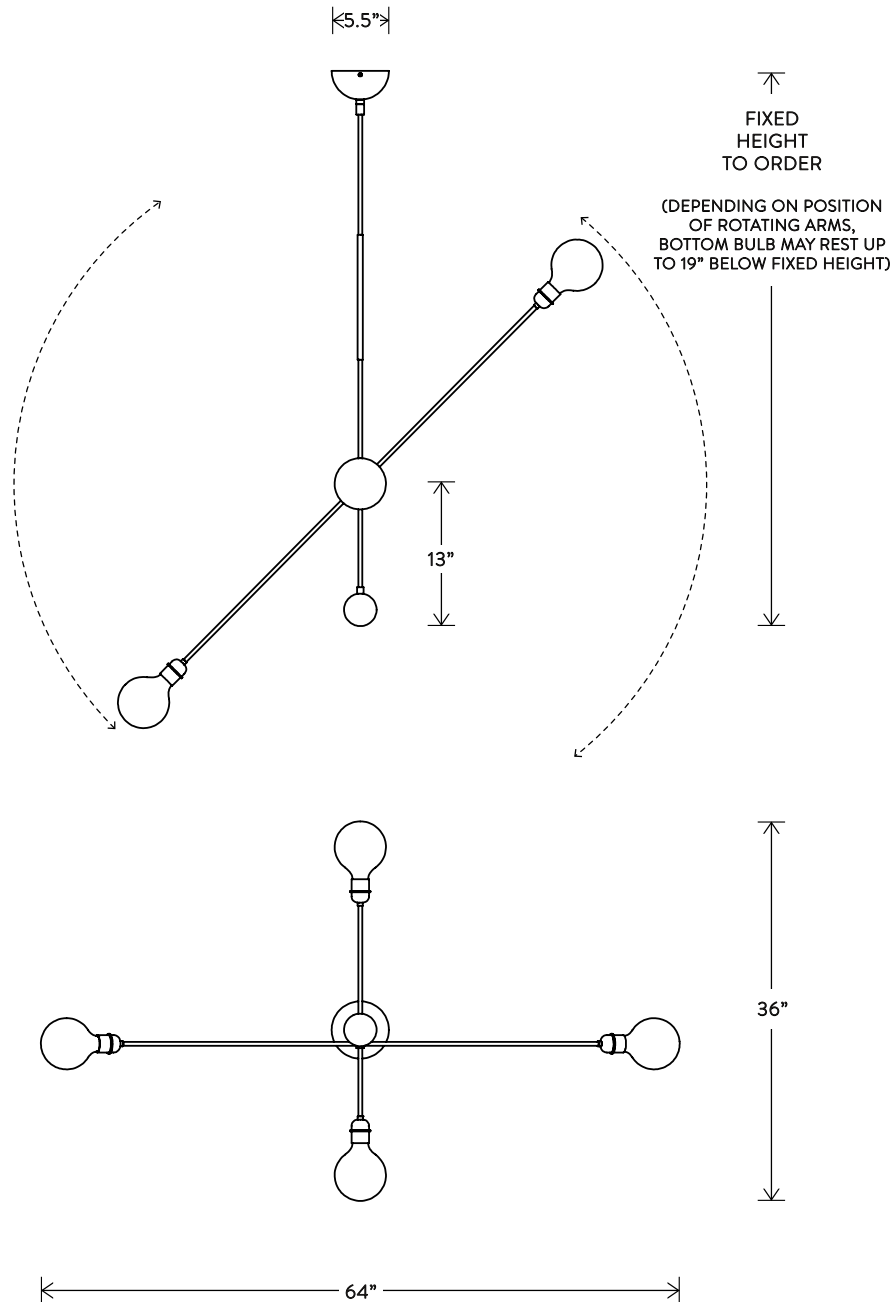

HIGHWIRE™

LARGE

INSPIRED BY THE SILHOUETTE OF FAMED FRENCH AERIALIST PHILIPPE PETIT AGAINST THE MANHATTAN SKYLINE. THE "BALANCE BAR" IS WRAPPED IN LEATHER OR SUEDE AND CAN BE ROTATED ALONG ITS AXIS.

© 2013, APPARATUS LLC
WWW.APPARATUSSTUDIO.COM/PATENTS

A P P A R A T U S

INFO@APPARATUSSTUDIO.COM / 646.527.9732

APPARATUSSTUDIO.COM

HIGHWIRE™

LARGE

DIMENSIONS: 36" D, ROTATING ARM 64" L
HEIGHT TO ORDER
INCLUDES UP TO 60"
ADDITIONAL HEIGHT \$10 PER INCH
MINIMUM HEIGHT 24"
APPROXIMATE WEIGHT: 10 LBS

LAMPING: MAX 60W EACH
4 3W DIMMABLE LED BULBS INCLUDED
200 LUMENS EACH, 2700K COLOR TEMPERATURE
BULB LIFE: 30,000 HOURS
120V: E26 GLOBE XL: CLEAR, Ø 5"
240V: E27 GLOBE XL: CLEAR, Ø 5"

UL / CE APPROVED
VOLTAGE: 120-240

FINISHED AND ASSEMBLED BY HAND IN NY FROM
DOMESTIC AND IMPORTED COMPONENTS.
CUSTOMIZATION AVAILABLE.
ALL PIECES MADE TO ORDER.
50% DEPOSIT REQUIRED.
BALANCE DUE PRIOR TO SHIPPING.
LEAD TIME APPROXIMATELY 8-10 WEEKS.