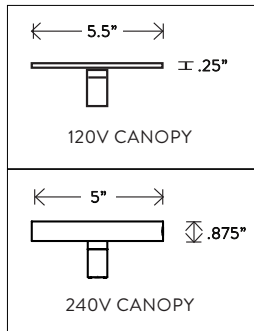

© 2013, APPARATUS LLC
WWW.APPARATUSSTUDIO.COM/PATENTS

A P P A R A T U S

INFO@APPARATUSSTUDIO.COM / 646.527.9732

APPARATUSSTUDIO.COM

ARROW™

SMALL

FIXED
HEIGHT
TO ORDER

~7-9"

25"

DIMENSIONS: 25" W, 42" L

HEIGHT TO ORDER

INCLUDES UP TO 60"

ADDITIONAL HEIGHT \$10 PER INCH BRASS,

\$30 CALFSKIN, \$45 PYTHON

NOTE: ONLY OVERALL FIXTURE HEIGHT 17" AND

ABOVE WILL INCLUDE LEATHER ON TOP STEM

MINIMUM HEIGHT 13"

APPROXIMATE WEIGHT: 20 LBS

LAMPING: MAX 60W EACH

3 3W DIMMABLE LED BULBS INCLUDED

240 LUMENS EACH, 2500K COLOR TEMPERATURE

BULB LIFE: 30,000 HOURS

120V: E12 GLOBE SM: MATTE WHITE, Ø 1.75"

240V: E14 GLOBE SM: MATTE WHITE, Ø 1.75"

UL / CE APPROVED

VOLTAGE: 120-240

FINISHED AND ASSEMBLED BY HAND IN NY FROM
DOMESTIC AND IMPORTED COMPONENTS.

CUSTOMIZATION AVAILABLE.

ALL PIECES MADE TO ORDER.

50% DEPOSIT REQUIRED.