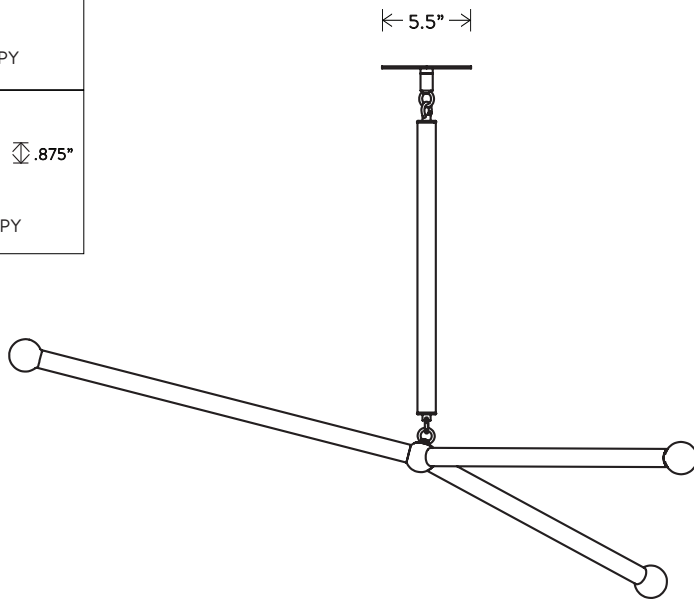

ARROW™

SMALL

FIXED
HEIGHT
TO ORDER

~7-9"

25"

DIMENSIONS: 25" W, 42" L

HEIGHT TO ORDER

INCLUDES UP TO 60"

ADDITIONAL HEIGHT $10 PER INCH BRASS,

$30 CALFSKIN, $45 PYTHON

NOTE: ONLY OVERALL FIXTURE HEIGHT 17" AND

ABOVE WILL INCLUDE LEATHER ON TOP STEM

MINIMUM HEIGHT 13"

APPROXIMATE WEIGHT: 20 LBS

LAMPING: MAX 60W EACH

3 3W DIMMABLE LED BULBS INCLUDED

240 LUMENS EACH, 2500K COLOR TEMPERATURE

BULB LIFE: 30,000 HOURS

120V: E12 GLOBE SM: MATTE WHITE, Ø 1.75"

240V: E14 GLOBE SM: MATTE WHITE, Ø 1.75"

UL / CE APPROVED

VOLTAGE: 120-240

FINISHED AND ASSEMBLED BY HAND IN NY FROM
DOMESTIC AND IMPORTED COMPONENTS.

CUSTOMIZATION AVAILABLE.

ALL PIECES MADE TO ORDER.

50% DEPOSIT REQUIRED.

BALANCE DUE PRIOR TO SHIPPING.

LEAD TIME APPROXIMATELY 8-10 WEEKS.

$4150 BRASS

$4550 W/ CALFSKIN

$5750 W/ MATTE PYTHON

FINISHES TO ORDER

ADD 30% FOR TARNISHED SILVER

© 2013, APPARATUS LLC
WWW.APPARATUSSTUDIO.COM/PATENTS

A P P A R A T U S

INFO@APPARATUSSTUDIO.COM / 646.527.9732

A P P A R A T U S S T U D I O . C O M