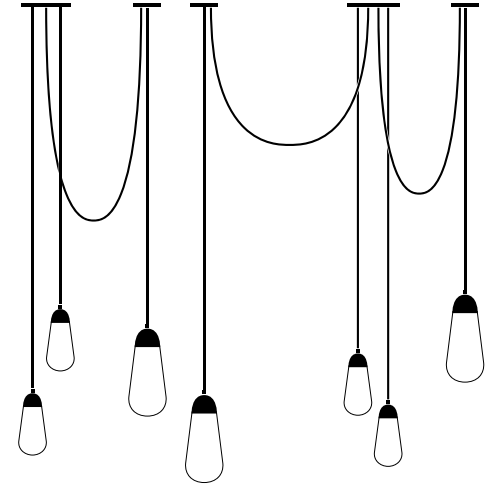

A P P A R A T U S

SELECT FROM SMALL, LARGE OR MIXED PENDANT SIZES
REQUIRES TWO POWER SOURCES

LARIAT : 7
CONFIGURATION 2

DIMENSIONS	83.25 W, 24 D IN 211 W, 61 D CM PENDANT HEIGHT TO ORDER
WEIGHT PER PENDANT	SMALL : APPROX. 4 LBS / 2 KG LARGE : APPROX. 5 LB / 2 KG
PRICE : SMALL PENDANTS	FROM \$23450 / 36 - 44 IN OVERALL HEIGHT \$24150 / 45 - 66 IN OVERALL HEIGHT \$24850 / 67 - 86 IN OVERALL HEIGHT
PRICE : LARGE PENDANTS	FROM \$25900 / 36 - 44 IN OVERALL HEIGHT \$26600 / 45 - 66 IN OVERALL HEIGHT \$27300 / 67 - 86 IN OVERALL HEIGHT
PRICE : MIXED PENDANTS	FROM \$24500 / 36 - 44 IN OVERALL HEIGHT \$25200 / 45 - 66 IN OVERALL HEIGHT \$25900 / 67 - 86 IN OVERALL HEIGHT
MINIMUM HEIGHT	36 IN
VOLTAGE	120-240 UL / CE
LAMPING	MAX 40W
BULB INCLUDED	7 X 3W DIMMABLE LED BULBS 210 LUMENS 2200K 120V : E26 TALA LURRA : TINTED 240V : E27 TALA LURRA : TINTED
BULB LIFE	30,000 HOURS
DEPOSIT	50% UPON ORDER
BALANCE	DUE PRIOR TO SHIPPING
LEAD TIME	PLEASE REFER TO WEBSITE

FINISHED AND ASSEMBLED BY HAND IN NY
DOMESTIC AND IMPORTED COMPONENTS

A P P A R A T U S

CONFIGURATION 2A

36 - 44 IN / 92 - 112 CM

FIXED SWAG DROP FROM LEFT :

25, 16, 18 IN / 64, 41, 44 CM

SHOWN IN SMALL PENDANTS

CONFIGURATION 2B

45 - 66 IN / 115 - 168 CM

FIXED SWAG DROP FROM LEFT :

34, 21, 25 IN / 85, 52, 62 CM

SHOWN IN LARGE PENDANTS

CONFIGURATION 2C

67 - 86 IN / 171 - 219 CM

FIXED SWAG DROP FROM LEFT :