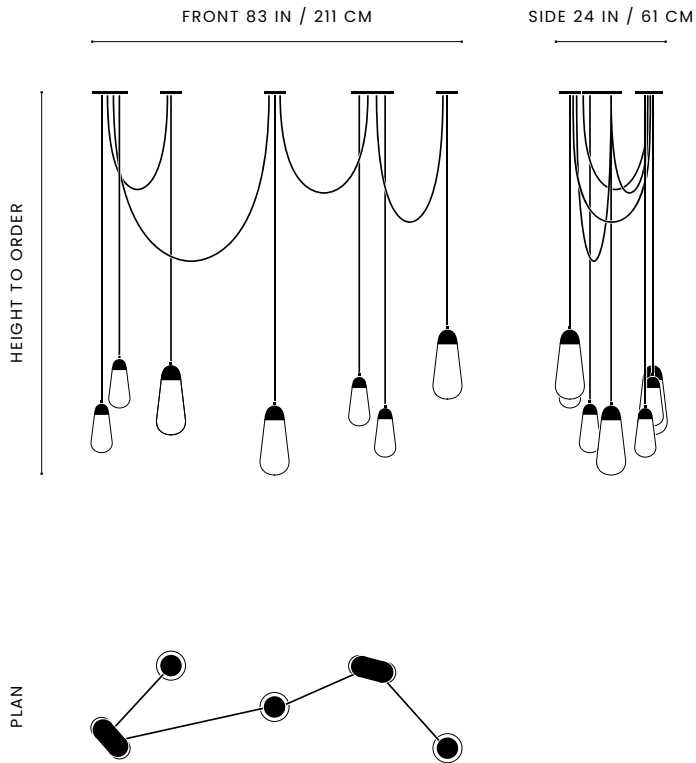

A P P A R A T U S

AGED BRASS

LARIAT : 7

REFERENCE

GEOMETRY UNDER THE FORCE OF GRAVITY
FORMS FOUND IN JEWELRY
DEW

COMPOSITION

BRASS AND ETCHED GLASS ELONGATED SPHERES
FINELY WOVEN BRASS MESH LINE SEGMENTS
CUSTOM INSTALLATION OF MULTIPLE PENDANTS

SMALL PENDANT

DIMENSIONS
11.75 H, Ø 5 IN
30 H, Ø 13 CM

WEIGHT
APPROX. 4 LBS / 2 KG

A P P A R A T U S

SELECT FROM SMALL, LARGE OR MIXED PENDANT SIZES

	LARIAT : 7 CONFIGURATION 1
DIMENSIONS	83 W, 24 D IN 211 W, 61 D CM PENDANT HEIGHT TO ORDER
WEIGHT PER PENDANT	SMALL : APPROX. 4 LBS / 2 KG LARGE : APPROX. 5 LB / 2 KG
PRICE : SMALL PENDANTS	FROM \$23450 / 36 - 44 IN OVERALL HEIGHT \$24150 / 45 - 66 IN OVERALL HEIGHT \$24850 / 67 - 86 IN OVERALL HEIGHT
PRICE : LARGE PENDANTS	FROM \$25900 / 36 - 44 IN OVERALL HEIGHT \$26600 / 45 - 66 IN OVERALL HEIGHT \$27300 / 67 - 86 IN OVERALL HEIGHT
PRICE : MIXED PENDANTS	FROM \$24500 / 36 - 44 IN OVERALL HEIGHT \$25200 / 45 - 66 IN OVERALL HEIGHT \$25900 / 67 - 86 IN OVERALL HEIGHT
MINIMUM HEIGHT	36 IN
VOLTAGE	120-240 UL / CE
LAMPING	MAX 40W
BULB INCLUDED	7 X 3W DIMMABLE LED BULBS 210 LUMENS 2200K 120V : E26 TALA LURRA : TINTED 240V : E27 TALA LURRA : TINTED
BULB LIFE	30,000 HOURS
DEPOSIT	50% UPON ORDER
BALANCE	DUE PRIOR TO SHIPPING
LEAD TIME	PLEASE REFER TO WEBSITE
	FINISHED AND ASSEMBLED BY HAND IN NY DOMESTIC AND IMPORTED COMPONENTS

A P P A R A T U S

CONFIGURATION 1A

36 - 44 IN / 92 - 112 CM

FIXED SWAG DROP FROM LEFT :

20, 12, 16, 17 IN / 50, 30, 39, 44 CM

SHOWN IN SMALL PENDANTS

CONFIGURATION 1B

45 - 66 IN / 115 - 168 CM

FIXED SWAG DROP FROM LEFT :

23, 18, 17, 20 IN / 57, 45, 44, 51 CM

SHOWN IN LARGE PENDANTS

CONFIGURATION 1C

67 - 86 IN / 171 - 219 CM

FIXED SWAG DROP FROM LEFT :

39, 23, 23, 30 IN / 98, 57, 59, 75 CM

SHOWN IN SMALL AND LARGE PENDANTS