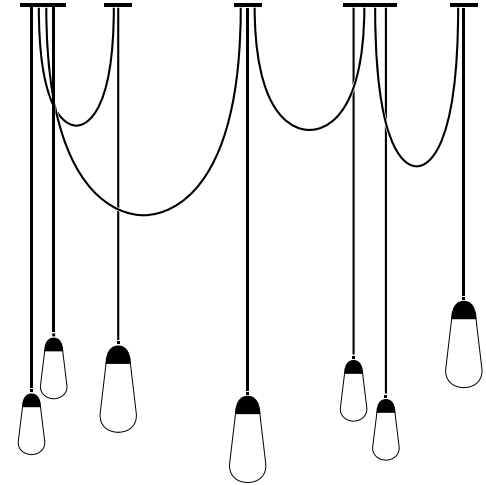

SMALL PENDANT

DIMENSIONS
11.75 H, Ø 5 IN
30 H, Ø 13 CM

WEIGHT
APPROX. 4 LBS / 2 KG

A P P A R A T U S

SELECT FROM SMALL, LARGE OR MIXED PENDANT SIZES

	LARIAT : 7 CONFIGURATION 1
DIMENSIONS	83 W, 24 D IN 211 W, 61 D CM PENDANT HEIGHT TO ORDER
WEIGHT PER PENDANT	SMALL : APPROX. 4 LBS / 2 KG LARGE : APPROX. 5 LB / 2 KG
PRICE : SMALL PENDANTS	FROM \$23450 / 36 - 44 IN OVERALL HEIGHT \$24150 / 45 - 66 IN OVERALL HEIGHT \$24850 / 67 - 86 IN OVERALL HEIGHT
PRICE : LARGE PENDANTS	FROM \$25900 / 36 - 44 IN OVERALL HEIGHT \$26600 / 45 - 66 IN OVERALL HEIGHT \$27300 / 67 - 86 IN OVERALL HEIGHT
PRICE : MIXED PENDANTS	FROM \$24500 / 36 - 44 IN OVERALL HEIGHT \$25200 / 45 - 66 IN OVERALL HEIGHT \$25900 / 67 - 86 IN OVERALL HEIGHT
MINIMUM HEIGHT	36 IN
VOLTAGE	120-240 UL / CE
LAMPING	MAX 40W
BULB INCLUDED	7 X 3W DIMMABLE LED BULBS 210 LUMENS 2200K 120V : E26 TALA LURRA : TINTED 240V : E27 TALA LURRA : TINTED
BULB LIFE	30,000 HOURS
DEPOSIT	50% UPON ORDER
BALANCE	DUE PRIOR TO SHIPPING
LEAD TIME	PLEASE REFER TO WEBSITE
	FINISHED AND ASSEMBLED BY HAND IN NY DOMESTIC AND IMPORTED COMPONENTS

A P P A R A T U S

CONFIGURATION 1A

36 - 44 IN / 92 - 112 CM

FIXED SWAG DROP FROM LEFT :

20, 12, 16, 17 IN / 50, 30, 39, 44 CM

SHOWN IN SMALL PENDANTS

CONFIGURATION 1B

45 - 66 IN / 115 - 168 CM

FIXED SWAG DROP FROM LEFT :

23, 18, 17, 20 IN / 57, 45, 44, 51 CM

SHOWN IN LARGE PENDANTS

CONFIGURATION 1C

67 - 86 IN / 171 - 219 CM

FIXED SWAG DROP FROM LEFT :

39, 23, 23, 30 IN / 98, 57, 59, 75 CM

SHOWN IN SMALL AND LARGE PENDANTS