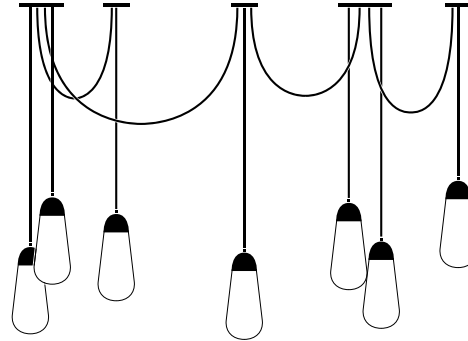

SMALL PENDANT

DIMENSIONS
11.75 H, Ø 5 IN
30 H, Ø 13 CM

WEIGHT
APPROX. 4 LBS / 2 KG

A P P A R A T U S

SELECT FROM SMALL, LARGE OR MIXED PENDANT SIZES

	LARIAT : 7 CONFIGURATION 1
DIMENSIONS	83 W, 24 D IN 211 W, 61 D CM PENDANT HEIGHT TO ORDER
WEIGHT PER PENDANT	SMALL : APPROX. 4 LBS / 2 KG LARGE : APPROX. 5 LB / 2 KG
PRICE : SMALL PENDANTS	FROM \$23450 / 36 - 44 IN OVERALL HEIGHT \$24150 / 45 - 66 IN OVERALL HEIGHT \$24850 / 67 - 86 IN OVERALL HEIGHT
PRICE : LARGE PENDANTS	FROM \$25900 / 36 - 44 IN OVERALL HEIGHT \$26600 / 45 - 66 IN OVERALL HEIGHT \$27300 / 67 - 86 IN OVERALL HEIGHT
PRICE : MIXED PENDANTS	FROM \$24500 / 36 - 44 IN OVERALL HEIGHT \$25200 / 45 - 66 IN OVERALL HEIGHT \$25900 / 67 - 86 IN OVERALL HEIGHT
MINIMUM HEIGHT	36 IN
VOLTAGE	120-240 UL / CE
LAMPING	MAX 40W
BULB INCLUDED	7 X 3W DIMMABLE LED BULBS 210 LUMENS 2200K 120V : E26 TALA LURRA : TINTED 240V : E27 TALA LURRA : TINTED
BULB LIFE	30,000 HOURS
DEPOSIT	50% UPON ORDER
BALANCE	DUE PRIOR TO SHIPPING
LEAD TIME	PLEASE REFER TO WEBSITE
	FINISHED AND ASSEMBLED BY HAND IN NY DOMESTIC AND IMPORTED COMPONENTS

A P P A R A T U S

CONFIGURATION 1A

36 - 44 IN / 92 - 112 CM

FIXED SWAG DROP FROM LEFT :

20, 12, 16, 17 IN / 50, 30, 39, 44 CM

SHOWN IN SMALL PENDANTS

CONFIGURATION 1B

45 - 66 IN / 115 - 168 CM

FIXED SWAG DROP FROM LEFT :

23, 18, 17, 20 IN / 57, 45, 44, 51 CM

SHOWN IN LARGE PENDANTS

CONFIGURATION 1C

67 - 86 IN / 171 - 219 CM

FIXED SWAG DROP FROM LEFT :

39, 23, 23, 30 IN / 98, 57, 59, 75 CM

SHOWN IN SMALL AND LARGE PENDANTS