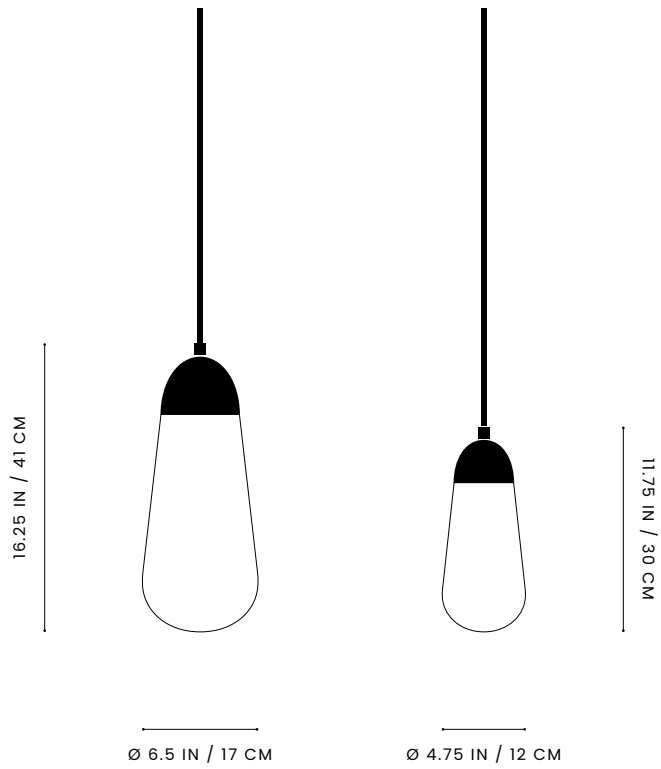

A P P A R A T U S

TARNISHED SILVER

BLACKENED BRASS

A P P A R A T U S

PENDANT SIZE VARIATION

LARGE PENDANT

DIMENSIONS
16.25 H, Ø 6.5 IN
41 H, Ø 17 CM

WEIGHT
APPROX. 5 LBS / 2 KG

SMALL PENDANT

DIMENSIONS
11.75 H, Ø 5 IN
30 H, Ø 13 CM

WEIGHT
APPROX. 4 LBS / 2 KG

A P P A R A T U S

SELECT FROM SMALL, LARGE OR MIXED PENDANT SIZES

	LARIAT : 7 CONFIGURATION 1
DIMENSIONS	83 W, 24 D IN 211 W, 61 D CM PENDANT HEIGHT TO ORDER
WEIGHT PER PENDANT	SMALL : APPROX. 4 LBS / 2 KG LARGE : APPROX. 5 LB / 2 KG
PRICE : SMALL PENDANTS	FROM \$23450 / 36 - 44 IN OVERALL HEIGHT \$24150 / 45 - 66 IN OVERALL HEIGHT \$24850 / 67 - 86 IN OVERALL HEIGHT
PRICE : LARGE PENDANTS	FROM \$25900 / 36 - 44 IN OVERALL HEIGHT \$26600 / 45 - 66 IN OVERALL HEIGHT \$27300 / 67 - 86 IN OVERALL HEIGHT
PRICE : MIXED PENDANTS	FROM \$24500 / 36 - 44 IN OVERALL HEIGHT \$25200 / 45 - 66 IN OVERALL HEIGHT \$25900 / 67 - 86 IN OVERALL HEIGHT
MINIMUM HEIGHT	36 IN
VOLTAGE	120-240 UL / CE
LAMPING	MAX 40W
BULB INCLUDED	7 X 3W DIMMABLE LED BULBS 210 LUMENS 2200K 120V : E26 TALA LURRA : TINTED 240V : E27 TALA LURRA : TINTED
BULB LIFE	30,000 HOURS
DEPOSIT	50% UPON ORDER
BALANCE	DUE PRIOR TO SHIPPING
LEAD TIME	PLEASE REFER TO WEBSITE
	FINISHED AND ASSEMBLED BY HAND IN NY DOMESTIC AND IMPORTED COMPONENTS

A P P A R A T U S

CONFIGURATION 1A

36 - 44 IN / 92 - 112 CM

FIXED SWAG DROP FROM LEFT :

20, 12, 16, 17 IN / 50, 30, 39, 44 CM

SHOWN IN SMALL PENDANTS

CONFIGURATION 1B

45 - 66 IN / 115 - 168 CM