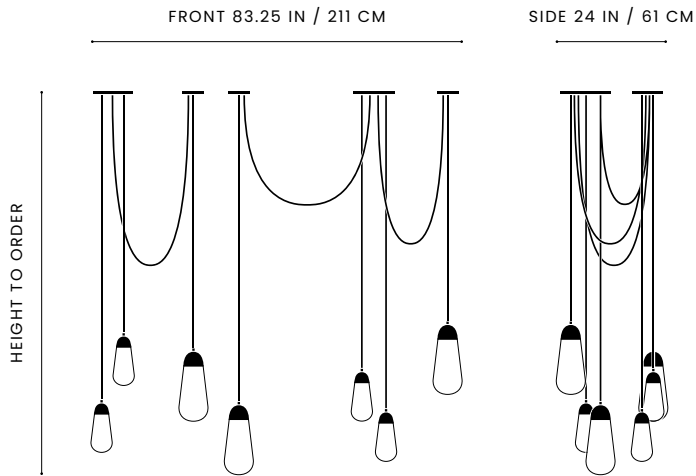

A P P A R A T U S

CONFIGURATION 1A

36 - 44 IN / 92 - 112 CM

FIXED SWAG DROP FROM LEFT :

20, 12, 16, 17 IN / 50, 30, 39, 44 CM

SHOWN IN SMALL PENDANTS

CONFIGURATION 1B

45 - 66 IN / 115 - 168 CM

FIXED SWAG DROP FROM LEFT :

23, 18, 17, 20 IN / 57, 45, 44, 51 CM

SHOWN IN LARGE PENDANTS

CONFIGURATION 1C

67 - 86 IN / 171 - 219 CM

FIXED SWAG DROP FROM LEFT :

39, 23, 23, 30 IN / 98, 57, 59, 75 CM

SHOWN IN SMALL AND LARGE PENDANTS

A P P A R A T U S

SELECT FROM SMALL, LARGE OR MIXED PENDANT SIZES
REQUIRES TWO POWER SOURCES

LARIAT : 7
CONFIGURATION 2

DIMENSIONS	83.25 W, 24 D IN 211 W, 61 D CM PENDANT HEIGHT TO ORDER
WEIGHT PER PENDANT	SMALL : APPROX. 4 LBS / 2 KG LARGE : APPROX. 5 LB / 2 KG
PRICE : SMALL PENDANTS	FROM \$23450 / 36 - 44 IN OVERALL HEIGHT \$24150 / 45 - 66 IN OVERALL HEIGHT \$24850 / 67 - 86 IN OVERALL HEIGHT
PRICE : LARGE PENDANTS	FROM \$25900 / 36 - 44 IN OVERALL HEIGHT \$26600 / 45 - 66 IN OVERALL HEIGHT \$27300 / 67 - 86 IN OVERALL HEIGHT
PRICE : MIXED PENDANTS	FROM \$24500 / 36 - 44 IN OVERALL HEIGHT \$25200 / 45 - 66 IN OVERALL HEIGHT \$25900 / 67 - 86 IN OVERALL HEIGHT
MINIMUM HEIGHT	36 IN
VOLTAGE	120-240 UL / CE
LAMPING	MAX 40W
BULB INCLUDED	7 X 3W DIMMABLE LED BULBS 210 LUMENS 2200K 120V : E26 TALA LURRA : TINTED 240V : E27 TALA LURRA : TINTED
BULB LIFE	30,000 HOURS
DEPOSIT	50% UPON ORDER
BALANCE	DUE PRIOR TO SHIPPING
LEAD TIME	PLEASE REFER TO WEBSITE