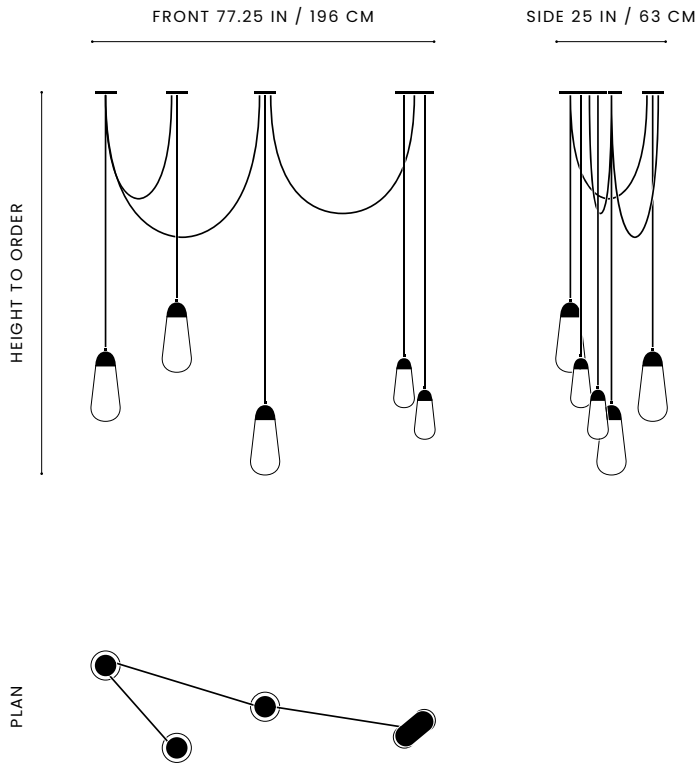

A P P A R A T U S

CONFIGURATION 1A

36 - 44 IN / 92 - 112 CM

FIXED SWAG DROP FROM LEFT :

25, 18, 15 IN / 62, 45, 39 CM

SHOWN IN SMALL PENDANTS

CONFIGURATION 1B

45 - 66 IN / 115 - 168 CM

FIXED SWAG DROP FROM LEFT :

27, 20, 18 IN / 68, 51, 45 CM

SHOWN IN LARGE PENDANTS

CONFIGURATION 1C

67 - 86 IN / 171 - 219 CM

FIXED SWAG DROP FROM LEFT :

35, 28, 26 IN / 87, 72, 64 CM

SHOWN IN SMALL AND LARGE PENDANTS

A P P A R A T U S

SELECT FROM SMALL, LARGE OR MIXED PENDANT SIZES

	LARIAT : 5 CONFIGURATION 2
DIMENSIONS	77.25 W, 25 D IN 196 W, 63 D CM PENDANT HEIGHT TO ORDER
WEIGHT PER PENDANT	SMALL : APPROX. 4 LBS / 2 KG LARGE : APPROX. 5 LB / 2 KG
PRICE : SMALL PENDANTS	FROM \$16750 / 36 - 44 IN OVERALL HEIGHT \$17250 / 45 - 66 IN OVERALL HEIGHT \$17750 / 67 - 86 IN OVERALL HEIGHT
PRICE : LARGE PENDANTS	FROM \$18500 / 36 - 44 IN OVERALL HEIGHT \$19000 / 45 - 66 IN OVERALL HEIGHT \$19500 / 67 - 86 IN OVERALL HEIGHT
PRICE : MIXED PENDANTS	FROM \$17800 / 36 - 44 IN OVERALL HEIGHT \$18300 / 45 - 66 IN OVERALL HEIGHT \$18800 / 67 - 86 IN OVERALL HEIGHT
MINIMUM HEIGHT	36 IN
VOLTAGE	120-240 UL / CE
LAMPING	MAX 40W
BULB INCLUDED	5 X 3W DIMMABLE LED BULBS 210 LUMENS 2200K 120V : E26 TALA LURRA : TINTED 240V : E27 TALA LURRA : TINTED
BULB LIFE	30,000 HOURS
DEPOSIT	50% UPON ORDER
BALANCE	DUE PRIOR TO SHIPPING
LEAD TIME	PLEASE REFER TO WEBSITE
	FINISHED AND ASSEMBLED BY HAND IN NY DOMESTIC AND IMPORTED COMPONENTS

A P P A R A T U S

CONFIGURATION 2A

36 - 44 IN / 92 - 112 CM

FIXED SWAG DROP FROM LEFT :

18, 14, 15 IN / 46, 36, 37 CM

SHOWN IN SMALL PENDANTS

CONFIGURATION 2B

45 - 66 IN / 115 - 168 CM