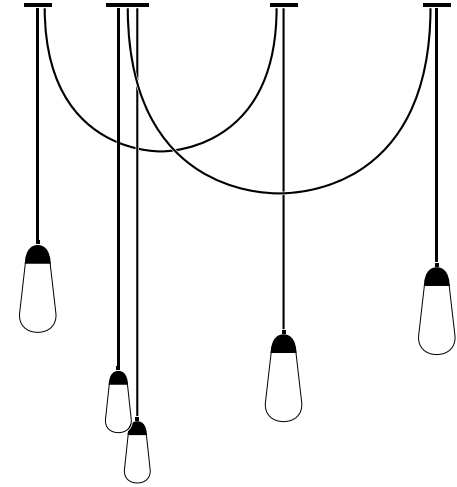

A P P A R A T U S

SELECT FROM SMALL, LARGE OR MIXED PENDANT SIZES
REQUIRES TWO POWER SOURCES

	LARIAT : 5 CONFIGURATION 3
DIMENSIONS	78 W, 24 D IN 198 W, 61 D CM PENDANT HEIGHT TO ORDER
WEIGHT PER PENDANT	SMALL : APPROX. 4 LBS / 2 KG LARGE : APPROX. 5 LB / 2 KG
PRICE : SMALL PENDANTS	FROM \$16750 / 36 - 44 IN OVERALL HEIGHT \$17250 / 45 - 66 IN OVERALL HEIGHT \$17750 / 67 - 86 IN OVERALL HEIGHT
PRICE : LARGE PENDANTS	FROM \$18500 / 36 - 44 IN OVERALL HEIGHT \$19000 / 45 - 66 IN OVERALL HEIGHT \$19500 / 67 - 86 IN OVERALL HEIGHT
PRICE : MIXED PENDANTS	FROM \$17800 / 36 - 44 IN OVERALL HEIGHT \$18300 / 45 - 66 IN OVERALL HEIGHT \$18800 / 67 - 86 IN OVERALL HEIGHT
MINIMUM HEIGHT	36 IN
VOLTAGE	120-240 UL / CE
LAMPING	MAX 40W
BULB INCLUDED	5 X 3W DIMMABLE LED BULBS 210 LUMENS 2200K 120V : E26 TALA LURRA : TINTED 240V : E27 TALA LURRA : TINTED
BULB LIFE	30,000 HOURS
DEPOSIT	50% UPON ORDER
BALANCE	DUE PRIOR TO SHIPPING
LEAD TIME	PLEASE REFER TO WEBSITE
	FINISHED AND ASSEMBLED BY HAND IN NY DOMESTIC AND IMPORTED COMPONENTS

A P P A R A T U S

CONFIGURATION 3A

36 - 44 IN / 92 - 112 CM

FIXED SWAG DROP FROM LEFT :

17, 23 IN / 43, 59 CM

SHOWN IN SMALL PENDANTS

CONFIGURATION 3B

45 - 66 IN / 115 - 168 CM

FIXED SWAG DROP FROM LEFT :

21, 29 IN / 52, 73 CM

SHOWN IN LARGE PENDANTS

CONFIGURATION 3C

67 - 86 IN / 171 - 219 CM

FIXED SWAG DROP FROM LEFT :

27, 35 IN / 68, 88 CM

SHOWN IN SMALL AND LARGE PENDANTS