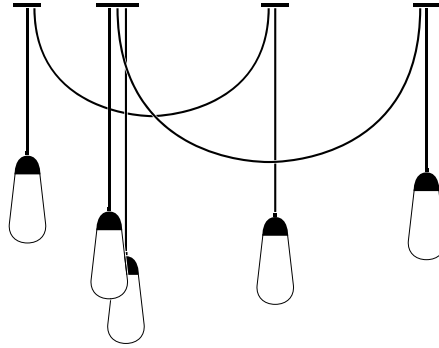

A P P A R A T U S

SELECT FROM SMALL, LARGE OR MIXED PENDANT SIZES
REQUIRES TWO POWER SOURCES

	LARIAT : 5 CONFIGURATION 3
DIMENSIONS	78 W, 24 D IN 198 W, 61 D CM PENDANT HEIGHT TO ORDER
WEIGHT PER PENDANT	SMALL : APPROX. 4 LBS / 2 KG LARGE : APPROX. 5 LB / 2 KG
PRICE : SMALL PENDANTS	FROM \$16750 / 36 - 44 IN OVERALL HEIGHT \$17250 / 45 - 66 IN OVERALL HEIGHT \$17750 / 67 - 86 IN OVERALL HEIGHT
PRICE : LARGE PENDANTS	FROM \$18500 / 36 - 44 IN OVERALL HEIGHT \$19000 / 45 - 66 IN OVERALL HEIGHT \$19500 / 67 - 86 IN OVERALL HEIGHT
PRICE : MIXED PENDANTS	FROM \$17800 / 36 - 44 IN OVERALL HEIGHT \$18300 / 45 - 66 IN OVERALL HEIGHT \$18800 / 67 - 86 IN OVERALL HEIGHT
MINIMUM HEIGHT	36 IN
VOLTAGE	120-240 UL / CE
LAMPING	MAX 40W
BULB INCLUDED	5 X 3W DIMMABLE LED BULBS 210 LUMENS 2200K 120V : E26 TALA LURRA : TINTED 240V : E27 TALA LURRA : TINTED
BULB LIFE	30,000 HOURS
DEPOSIT	50% UPON ORDER
BALANCE	DUE PRIOR TO SHIPPING
LEAD TIME	PLEASE REFER TO WEBSITE
	FINISHED AND ASSEMBLED BY HAND IN NY DOMESTIC AND IMPORTED COMPONENTS

A P P A R A T U S

CONFIGURATION 3A

36 - 44 IN / 92 - 112 CM

FIXED SWAG DROP FROM LEFT :

17, 23 IN / 43, 59 CM

SHOWN IN SMALL PENDANTS

CONFIGURATION 3B

45 - 66 IN / 115 - 168 CM

FIXED SWAG DROP FROM LEFT :

21, 29 IN / 52, 73 CM

SHOWN IN LARGE PENDANTS

CONFIGURATION 3C

67 - 86 IN / 171 - 219 CM

FIXED SWAG DROP FROM LEFT :

27, 35 IN / 68, 88 CM

SHOWN IN SMALL AND LARGE PENDANTS