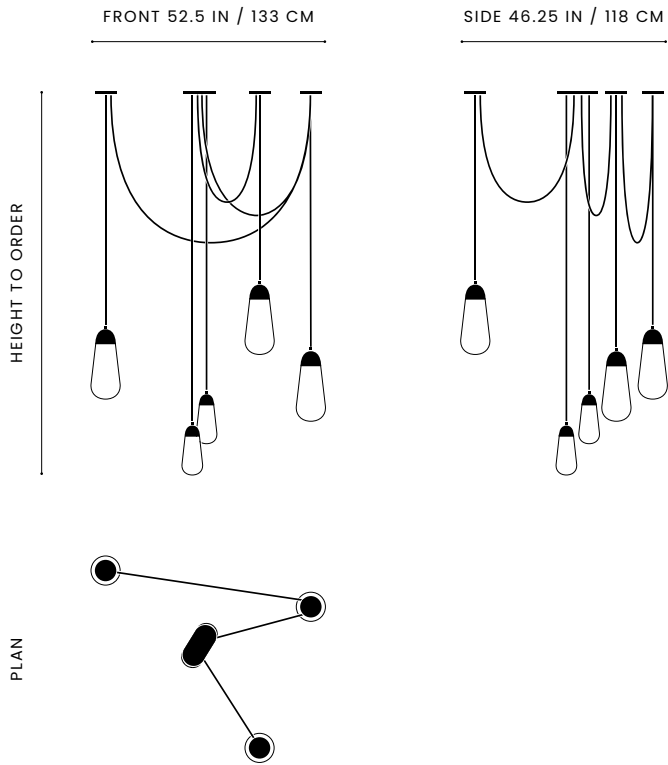

A P P A R A T U S

AGED BRASS

LARIAT : 5

REFERENCE

GEOMETRY UNDER THE FORCE OF GRAVITY
FORMS FOUND IN JEWELRY
DEW

COMPOSITION

BRASS AND ETCHED GLASS ELONGATED SPHERES
FINELY WOVEN BRASS MESH LINE SEGMENTS
CUSTOM INSTALLATION OF MULTIPLE PENDANTS

SMALL PENDANT

DIMENSIONS
11.75 H, Ø 5 IN
30 H, Ø 13 CM

WEIGHT
APPROX. 4 LBS / 2 KG

A P P A R A T U S

SELECT FROM SMALL, LARGE OR MIXED PENDANT SIZES

	LARIAT : 5 CONFIGURATION 1
DIMENSIONS	52.5 W, 46.25 D IN 133 W, 118 D CM PENDANT HEIGHT TO ORDER
WEIGHT PER PENDANT	SMALL : APPROX. 4 LBS / 2 KG LARGE : APPROX. 5 LB / 2 KG
PRICE : SMALL PENDANTS	FROM \$16750 / 36 - 44 IN OVERALL HEIGHT \$17250 / 45 - 66 IN OVERALL HEIGHT \$17750 / 67 - 86 IN OVERALL HEIGHT
PRICE : LARGE PENDANTS	FROM \$18500 / 36 - 44 IN OVERALL HEIGHT \$19000 / 45 - 66 IN OVERALL HEIGHT \$19500 / 67 - 86 IN OVERALL HEIGHT
PRICE : MIXED PENDANTS	FROM \$17800 / 36 - 44 IN OVERALL HEIGHT \$18300 / 45 - 66 IN OVERALL HEIGHT \$18800 / 67 - 86 IN OVERALL HEIGHT
MINIMUM HEIGHT	36 IN
VOLTAGE	120-240 UL / CE
LAMPING	MAX 40W
BULB INCLUDED	5 X 3W DIMMABLE LED BULBS 210 LUMENS 2200K 120V : E26 TALA LURRA : TINTED 240V : E27 TALA LURRA : TINTED
BULB LIFE	30,000 HOURS
DEPOSIT	50% UPON ORDER
BALANCE	DUE PRIOR TO SHIPPING
LEAD TIME	PLEASE REFER TO WEBSITE
	FINISHED AND ASSEMBLED BY HAND IN NY DOMESTIC AND IMPORTED COMPONENTS

A P P A R A T U S

CONFIGURATION 1A

36 - 44 IN / 92 - 112 CM

FIXED SWAG DROP FROM LEFT :

25, 18, 15 IN / 62, 45, 39 CM

SHOWN IN SMALL PENDANTS

CONFIGURATION 1B

45 - 66 IN / 115 - 168 CM

FIXED SWAG DROP FROM LEFT :

27, 20, 18 IN / 68, 51, 45 CM

SHOWN IN LARGE PENDANTS

CONFIGURATION 1C

67 - 86 IN / 171 - 219 CM

FIXED SWAG DROP FROM LEFT :

35, 28, 26 IN / 87, 72, 64 CM

SHOWN IN SMALL AND LARGE PENDANTS