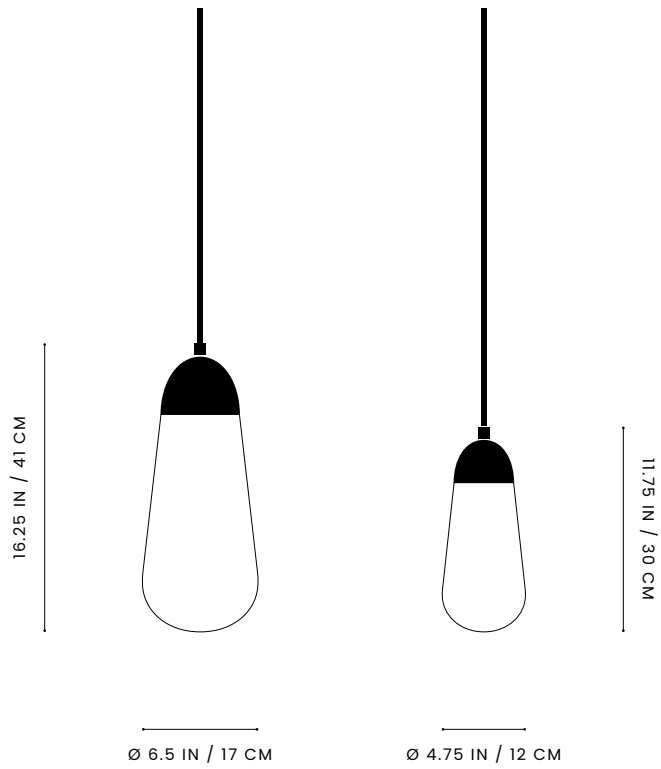

A P P A R A T U S

TARNISHED SILVER

BLACKENED BRASS

A P P A R A T U S

PENDANT SIZE VARIATION

LARGE PENDANT

DIMENSIONS
16.25 H, Ø 6.5 IN
41 H, Ø 17 CM

WEIGHT
APPROX. 5 LBS / 2 KG

SMALL PENDANT

DIMENSIONS
11.75 H, Ø 5 IN
30 H, Ø 13 CM

WEIGHT
APPROX. 4 LBS / 2 KG

A P P A R A T U S

SELECT FROM SMALL, LARGE OR MIXED PENDANT SIZES

	LARIAT : 5 CONFIGURATION 1
DIMENSIONS	52.5 W, 46.25 D IN 133 W, 118 D CM PENDANT HEIGHT TO ORDER
WEIGHT PER PENDANT	SMALL : APPROX. 4 LBS / 2 KG LARGE : APPROX. 5 LB / 2 KG
PRICE : SMALL PENDANTS	FROM \$16750 / 36 - 44 IN OVERALL HEIGHT \$17250 / 45 - 66 IN OVERALL HEIGHT \$17750 / 67 - 86 IN OVERALL HEIGHT
PRICE : LARGE PENDANTS	FROM \$18500 / 36 - 44 IN OVERALL HEIGHT \$19000 / 45 - 66 IN OVERALL HEIGHT \$19500 / 67 - 86 IN OVERALL HEIGHT
PRICE : MIXED PENDANTS	FROM \$17800 / 36 - 44 IN OVERALL HEIGHT \$18300 / 45 - 66 IN OVERALL HEIGHT \$18800 / 67 - 86 IN OVERALL HEIGHT
MINIMUM HEIGHT	36 IN
VOLTAGE	120-240 UL / CE
LAMPING	MAX 40W
BULB INCLUDED	5 X 3W DIMMABLE LED BULBS 210 LUMENS 2200K 120V : E26 TALA LURRA : TINTED 240V : E27 TALA LURRA : TINTED
BULB LIFE	30,000 HOURS
DEPOSIT	50% UPON ORDER
BALANCE	DUE PRIOR TO SHIPPING
LEAD TIME	PLEASE REFER TO WEBSITE
	FINISHED AND ASSEMBLED BY HAND IN NY DOMESTIC AND IMPORTED COMPONENTS

A P P A R A T U S

CONFIGURATION 1A

36 - 44 IN / 92 - 112 CM

FIXED SWAG DROP FROM LEFT :

25, 18, 15 IN / 62, 45, 39 CM

SHOWN IN SMALL PENDANTS

CONFIGURATION 1B

45 - 66 IN / 115 - 168 CM