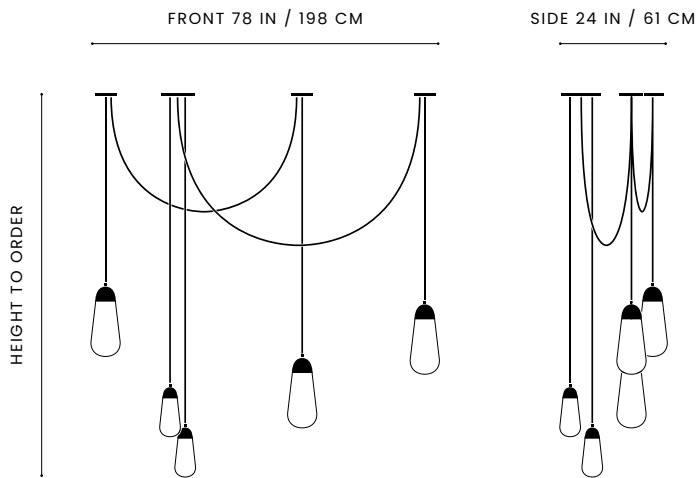

A P P A R A T U S

CONFIGURATION 2A

36 - 44 IN / 92 - 112 CM

FIXED SWAG DROP FROM LEFT :

18, 14, 15 IN / 46, 36, 37 CM

SHOWN IN SMALL PENDANTS

CONFIGURATION 2B

45 - 66 IN / 115 - 168 CM

FIXED SWAG DROP FROM LEFT :

23, 16, 19 IN / 58, 40, 48 CM

SHOWN IN LARGE PENDANTS

CONFIGURATION 2C

67 - 86 IN / 171 - 219 CM

FIXED SWAG DROP FROM LEFT :

33, 25, 28 IN / 84, 62, 71 CM

SHOWN IN SMALL AND LARGE PENDANTS

A P P A R A T U S

SELECT FROM SMALL, LARGE OR MIXED PENDANT SIZES
REQUIRES TWO POWER SOURCES

	LARIAT : 5 CONFIGURATION 3
DIMENSIONS	78 W, 24 D IN 198 W, 61 D CM PENDANT HEIGHT TO ORDER
WEIGHT PER PENDANT	SMALL : APPROX. 4 LBS / 2 KG LARGE : APPROX. 5 LB / 2 KG
PRICE : SMALL PENDANTS	FROM \$16750 / 36 - 44 IN OVERALL HEIGHT \$17250 / 45 - 66 IN OVERALL HEIGHT \$17750 / 67 - 86 IN OVERALL HEIGHT
PRICE : LARGE PENDANTS	FROM \$18500 / 36 - 44 IN OVERALL HEIGHT \$19000 / 45 - 66 IN OVERALL HEIGHT \$19500 / 67 - 86 IN OVERALL HEIGHT
PRICE : MIXED PENDANTS	FROM \$17800 / 36 - 44 IN OVERALL HEIGHT \$18300 / 45 - 66 IN OVERALL HEIGHT \$18800 / 67 - 86 IN OVERALL HEIGHT
MINIMUM HEIGHT	36 IN
VOLTAGE	120-240 UL / CE
LAMPING	MAX 40W
BULB INCLUDED	5 X 3W DIMMABLE LED BULBS 210 LUMENS 2200K 120V : E26 TALA LURRA : TINTED 240V : E27 TALA LURRA : TINTED
BULB LIFE	30,000 HOURS
DEPOSIT	50% UPON ORDER
BALANCE	DUE PRIOR TO SHIPPING
LEAD TIME	PLEASE REFER TO WEBSITE
	FINISHED AND ASSEMBLED BY HAND IN NY DOMESTIC AND IMPORTED COMPONENTS