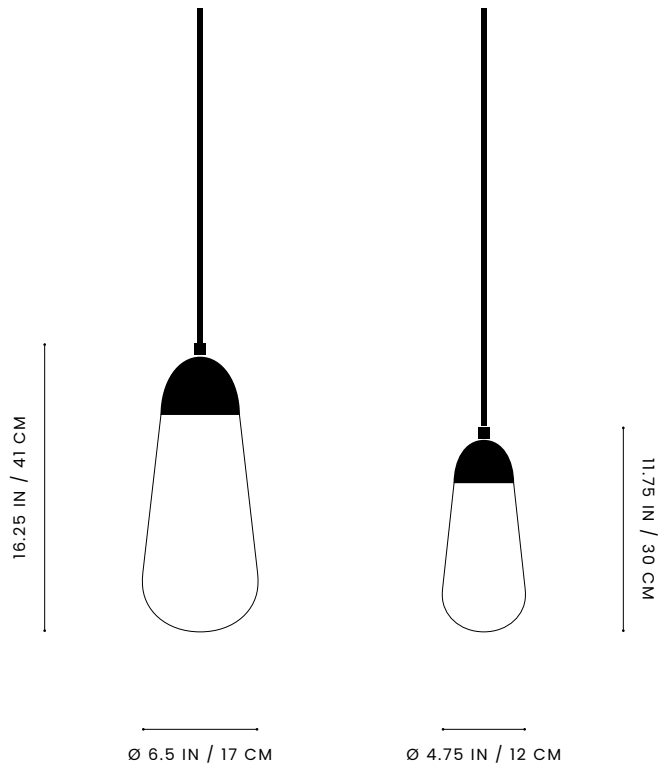

A P P A R A T U S

PENDANT SIZE VARIATION

LARGE PENDANT

DIMENSIONS
16.25 H, Ø 6.5 IN
41 H, Ø 17 CM

WEIGHT
APPROX. 5 LBS / 2 KG

SMALL PENDANT

DIMENSIONS
11.75 H, Ø 5 IN
30 H, Ø 13 CM

WEIGHT
APPROX. 4 LBS / 2 KG