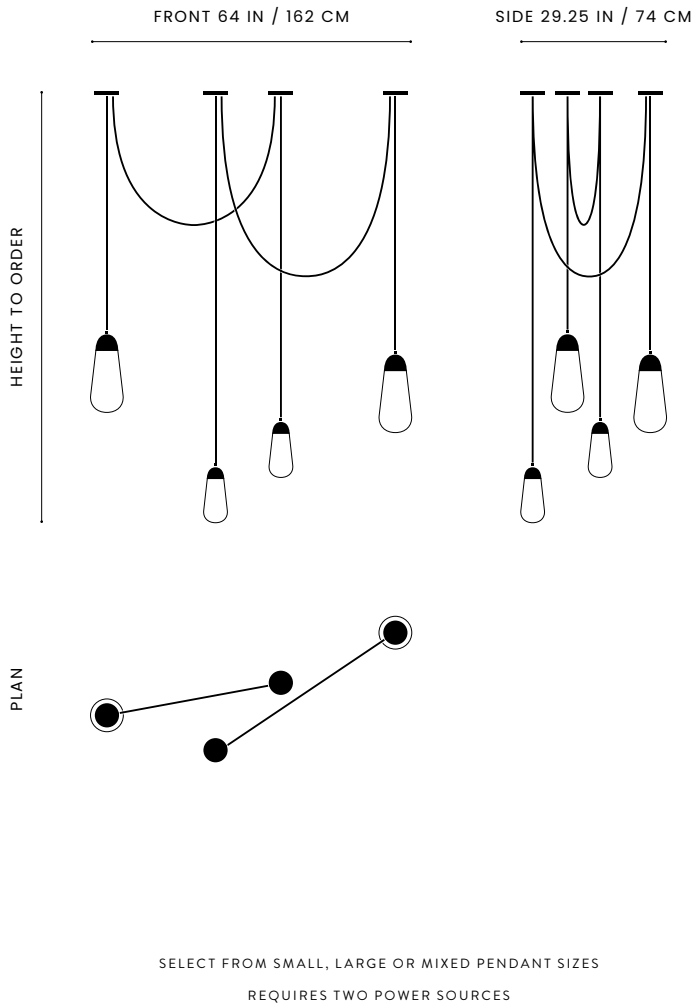

# A P P A R A T U S

CONFIGURATION 3A

36 - 44 IN / 92 - 112 CM

FIXED SWAG DROP FROM LEFT :

17, 13, 18 IN / 41, 32, 44 CM

SHOWN IN SMALL PENDANTS

CONFIGURATION 3B

45 - 66 IN / 115 - 168 CM

FIXED SWAG DROP FROM LEFT :

18, 16, 22 IN / 46, 39, 55 CM

SHOWN IN LARGE PENDANTS

CONFIGURATION 3C

67 - 86 IN / 171 - 219 CM

FIXED SWAG DROP FROM LEFT :

30, 23, 38 IN / 75, 58, 95 CM

SHOWN IN SMALL AND LARGE PENDANTS

# A P P A R A T U S

	LARIAT : 4 CONFIGURATION 4
DIMENSIONS	64 W, 29.25 D IN 162 W, 74 D CM PENDANT HEIGHT TO ORDER
WEIGHT PER PENDANT	SMALL : APPROX. 4 LBS / 2 KG LARGE : APPROX. 5 LB / 2 KG
PRICE : SMALL PENDANTS	FROM \$13400 / 36 - 44 IN OVERALL HEIGHT \$13800 / 45 - 66 IN OVERALL HEIGHT \$14200 / 67 - 86 IN OVERALL HEIGHT
PRICE : LARGE PENDANTS	FROM \$14800 / 36 - 44 IN OVERALL HEIGHT \$15200 / 45 - 66 IN OVERALL HEIGHT \$15600 / 67 - 86 IN OVERALL HEIGHT
PRICE : MIXED PENDANTS	FROM \$14100 / 36 - 44 IN OVERALL HEIGHT \$14500 / 45 - 66 IN OVERALL HEIGHT \$14800 / 67 - 86 IN OVERALL HEIGHT
MINIMUM HEIGHT	36 IN
VOLTAGE	120-240 UL / CE
LAMPING	MAX 40W
BULB INCLUDED	4 X 3W DIMMABLE LED BULBS 210 LUMENS 2200K 120V : E26 TALA LURRA : TINTED 240V : E27 TALA LURRA : TINTED
BULB LIFE	30,000 HOURS
DEPOSIT	50% UPON ORDER
BALANCE	DUE PRIOR TO SHIPPING
LEAD TIME	PLEASE REFER TO WEBSITE
	FINISHED AND ASSEMBLED BY HAND IN NY DOMESTIC AND IMPORTED COMPONENTS