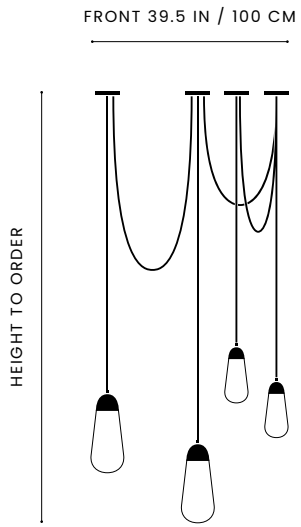

A P P A R A T U S

SELECT FROM SMALL, LARGE OR MIXED PENDANT SIZES

	LARIAT : 4 CONFIGURATION 2
DIMENSIONS	39.5 W, 32.25 D IN 100 W, 82 D CM PENDANT HEIGHT TO ORDER
WEIGHT PER PENDANT	SMALL : APPROX. 4 LBS / 2 KG LARGE : APPROX. 5 LB / 2 KG
PRICE : SMALL PENDANTS	FROM $13400 / 36 - 44 IN OVERALL HEIGHT $13800 / 45 - 66 IN OVERALL HEIGHT $14200 / 67 - 86 IN OVERALL HEIGHT
PRICE : LARGE PENDANTS	FROM $14800 / 36 - 44 IN OVERALL HEIGHT $15200 / 45 - 66 IN OVERALL HEIGHT $15600 / 67 - 86 IN OVERALL HEIGHT
PRICE : MIXED PENDANTS	FROM $14100 / 36 - 44 IN OVERALL HEIGHT $14500 / 45 - 66 IN OVERALL HEIGHT $14800 / 67 - 86 IN OVERALL HEIGHT
MINIMUM HEIGHT	36 IN
VOLTAGE	120-240 UL / CE
LAMPING	MAX 40W
BULB INCLUDED	4 X 3W DIMMABLE LED BULBS 210 LUMENS 2200K 120V : E26 TALA LURRA : TINTED 240V : E27 TALA LURRA : TINTED
BULB LIFE	30,000 HOURS
DEPOSIT	50% UPON ORDER
BALANCE	DUE PRIOR TO SHIPPING
LEAD TIME	PLEASE REFER TO WEBSITE
	FINISHED AND ASSEMBLED BY HAND IN NY DOMESTIC AND IMPORTED COMPONENTS