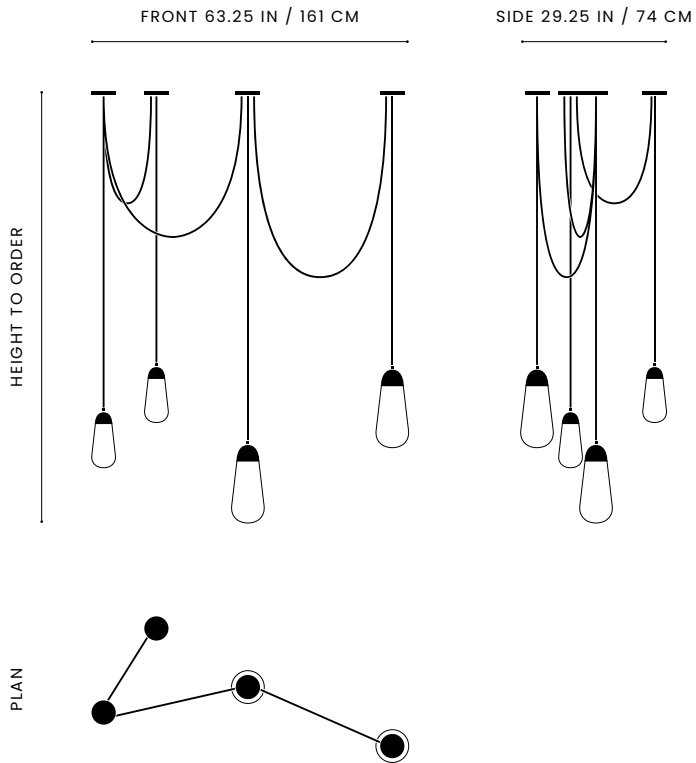

# A P P A R A T U S

CONFIGURATION 2A

36 - 44 IN / 92 - 112 CM

FIXED SWAG DROP FROM LEFT :

22, 14, 17 IN / 55, 34, 41 CM

SHOWN IN SMALL PENDANTS

CONFIGURATION 2B

45 - 66 IN / 115 - 168 CM

FIXED SWAG DROP FROM LEFT :

25, 14, 18 IN / 63, 34, 44 CM

SHOWN IN LARGE PENDANTS

CONFIGURATION 2C

67 - 86 IN / 171 - 219 CM

FIXED SWAG DROP FROM LEFT :

36, 23, 29 IN / 91, 59, 72 CM

SHOWN IN SMALL AND LARGE PENDANTS

# A P P A R A T U S

SELECT FROM SMALL, LARGE OR MIXED PENDANT SIZES

	LARIAT : 4 CONFIGURATION 3
DIMENSIONS	63.25 W, 29.25 D IN 161 W, 74 D CM PENDANT HEIGHT TO ORDER
WEIGHT PER PENDANT	SMALL : APPROX. 4 LBS / 2 KG LARGE : APPROX. 5 LB / 2 KG
PRICE : SMALL PENDANTS	FROM \$13400 / 36 - 44 IN OVERALL HEIGHT \$13800 / 45 - 66 IN OVERALL HEIGHT \$14200 / 67 - 86 IN OVERALL HEIGHT
PRICE : LARGE PENDANTS	FROM \$14800 / 36 - 44 IN OVERALL HEIGHT \$15200 / 45 - 66 IN OVERALL HEIGHT \$15600 / 67 - 86 IN OVERALL HEIGHT
PRICE : MIXED PENDANTS	FROM \$14100 / 36 - 44 IN OVERALL HEIGHT \$14500 / 45 - 66 IN OVERALL HEIGHT \$14800 / 67 - 86 IN OVERALL HEIGHT
MINIMUM HEIGHT	36 IN
VOLTAGE	120-240 UL / CE
LAMPING	MAX 40W
BULB INCLUDED	4 X 3W DIMMABLE LED BULBS 210 LUMENS 2200K 120V : E26 TALA LURRA : TINTED 240V : E27 TALA LURRA : TINTED
BULB LIFE	30,000 HOURS
DEPOSIT	50% UPON ORDER
BALANCE	DUE PRIOR TO SHIPPING
LEAD TIME	PLEASE REFER TO WEBSITE
	FINISHED AND ASSEMBLED BY HAND IN NY DOMESTIC AND IMPORTED COMPONENTS