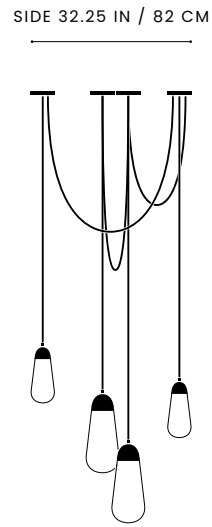

A P P A R A T U S

SELECT FROM SMALL, LARGE OR MIXED PENDANT SIZES

	LARIAT : 4 CONFIGURATION 2
DIMENSIONS	39.5 W, 32.25 D IN 100 W, 82 D CM PENDANT HEIGHT TO ORDER
WEIGHT PER PENDANT	SMALL : APPROX. 4 LBS / 2 KG LARGE : APPROX. 5 LB / 2 KG
PRICE : SMALL PENDANTS	FROM $13400 / 36 - 44 IN OVERALL HEIGHT $13800 / 45 - 66 IN OVERALL HEIGHT $14200 / 67 - 86 IN OVERALL HEIGHT
PRICE : LARGE PENDANTS	FROM $14800 / 36 - 44 IN OVERALL HEIGHT $15200 / 45 - 66 IN OVERALL HEIGHT $15600 / 67 - 86 IN OVERALL HEIGHT
PRICE : MIXED PENDANTS	FROM $14100 / 36 - 44 IN OVERALL HEIGHT $14500 / 45 - 66 IN OVERALL HEIGHT $14800 / 67 - 86 IN OVERALL HEIGHT
MINIMUM HEIGHT	36 IN
VOLTAGE	120-240 UL / CE
LAMPING	MAX 40W
BULB INCLUDED	4 X 3W DIMMABLE LED BULBS 210 LUMENS 2200K 120V : E26 TALA LURRA : TINTED 240V : E27 TALA LURRA : TINTED
BULB LIFE	30,000 HOURS
DEPOSIT	50% UPON ORDER
BALANCE	DUE PRIOR TO SHIPPING
LEAD TIME	PLEASE REFER TO WEBSITE
	FINISHED AND ASSEMBLED BY HAND IN NY DOMESTIC AND IMPORTED COMPONENTS