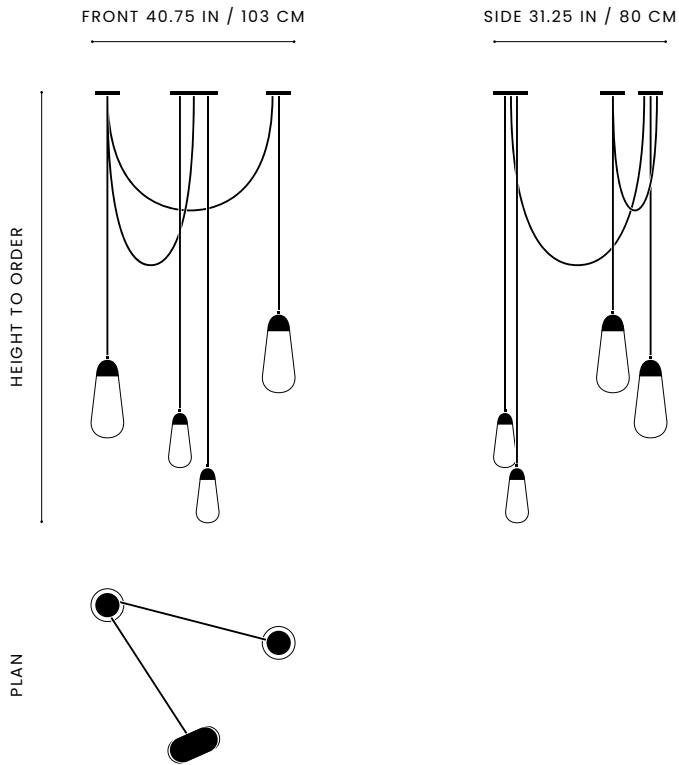

A P P A R A T U S

SELECT FROM SMALL, LARGE OR MIXED PENDANT SIZES

	LARIAT : 4 CONFIGURATION 1
DIMENSIONS	40.75 W, 31.25 D IN 103 W, 80 D CM PENDANT HEIGHT TO ORDER
WEIGHT PER PENDANT	SMALL : APPROX. 4 LBS / 2 KG LARGE : APPROX. 5 LB / 2 KG
PRICE : SMALL PENDANTS	FROM $13400 / 36 - 44 IN OVERALL HEIGHT $13800 / 45 - 66 IN OVERALL HEIGHT $14200 / 67 - 86 IN OVERALL HEIGHT
PRICE : LARGE PENDANTS	FROM $14800 / 36 - 44 IN OVERALL HEIGHT $15200 / 45 - 66 IN OVERALL HEIGHT $15600 / 67 - 86 IN OVERALL HEIGHT
PRICE : MIXED PENDANTS	FROM $14100 / 36 - 44 IN OVERALL HEIGHT $14500 / 45 - 66 IN OVERALL HEIGHT $14800 / 67 - 86 IN OVERALL HEIGHT
MINIMUM HEIGHT	36 IN
VOLTAGE	120-240 UL / CE
LAMPING	MAX 40W
BULB INCLUDED	4 X 3W DIMMABLE LED BULBS 210 LUMENS 2200K 120V : E26 TALA LURRA : TINTED 240V : E27 TALA LURRA : TINTED
BULB LIFE	30,000 HOURS
DEPOSIT	50% UPON ORDER
BALANCE	DUE PRIOR TO SHIPPING
LEAD TIME	PLEASE REFER TO WEBSITE
	FINISHED AND ASSEMBLED BY HAND IN NY DOMESTIC AND IMPORTED COMPONENTS