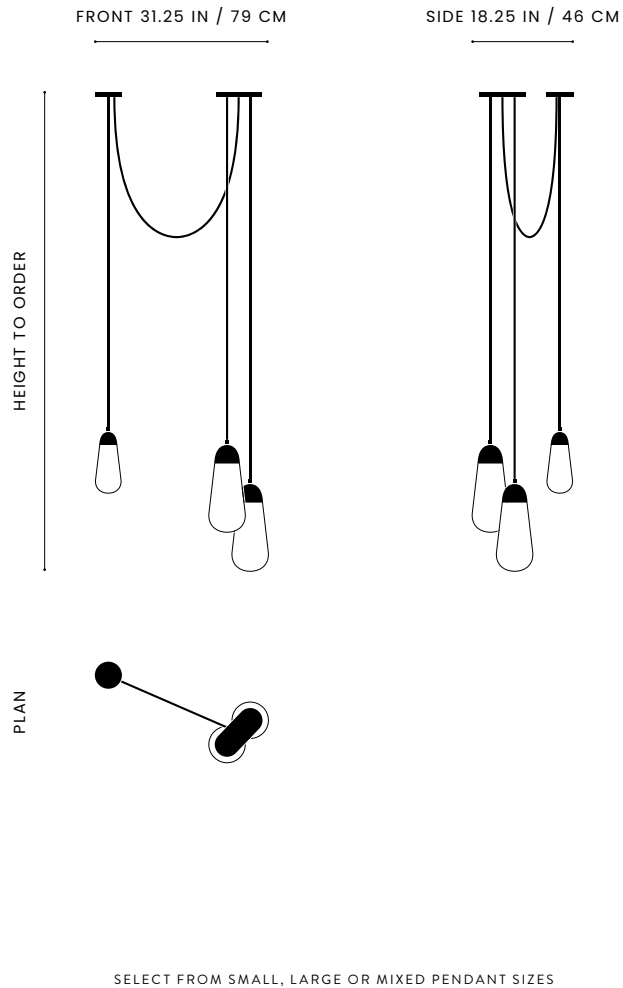

A P P A R A T U S

CONFIGURATION 1A
36 - 44 IN / 92 - 112 CM
FIXED SWAG DROP FROM LEFT :
17, 14 IN / 41, 35 CM
SHOWN IN SMALL PENDANTS

CONFIGURATION 1B
45 - 66 IN / 115 - 168 CM
FIXED SWAG DROP FROM LEFT :
25, 17 IN / 63, 42 CM
SHOWN IN LARGE PENDANTS

CONFIGURATION 1C
67 - 86 IN / 171 - 219 CM
FIXED SWAG DROP FROM LEFT :
34, 16 IN / 85, 40 CM
SHOWN IN SMALL AND LARGE PENDANTS

A P P A R A T U S

	LARIAT : 3 CONFIGURATION 2
DIMENSIONS	31.25 W, 18.25 D IN 79 W, 46 D CM PENDANT HEIGHT TO ORDER
WEIGHT PER PENDANT	SMALL : APPROX. 4 LBS / 2 KG LARGE : APPROX. 5 LB / 2 KG
PRICE : SMALL PENDANTS	FROM \$10050 / 36 - 44 IN OVERALL HEIGHT \$10350 / 45 - 66 IN OVERALL HEIGHT \$10640 / 67 - 86 IN OVERALL HEIGHT
PRICE : LARGE PENDANTS	FROM \$11100 / 36 - 44 IN OVERALL HEIGHT \$11400 / 45 - 66 IN OVERALL HEIGHT \$11700 / 67 - 86 IN OVERALL HEIGHT
PRICE : MIXED PENDANTS	FROM \$10750 / 36 - 44 IN OVERALL HEIGHT \$11050 / 45 - 66 IN OVERALL HEIGHT \$11350 / 67 - 86 IN OVERALL HEIGHT
MINIMUM HEIGHT	36 IN
VOLTAGE	120-240 UL / CE
LAMPING	MAX 40W
BULB INCLUDED	3 X 3W DIMMABLE LED BULBS 210 LUMENS 2200K 120V : E26 TALA LURRA : TINTED 240V : E27 TALA LURRA : TINTED
BULB LIFE	30,000 HOURS
DEPOSIT	50% UPON ORDER
BALANCE	DUE PRIOR TO SHIPPING
LEAD TIME	PLEASE REFER TO WEBSITE
	FINISHED AND ASSEMBLED BY HAND IN NY DOMESTIC AND IMPORTED COMPONENTS