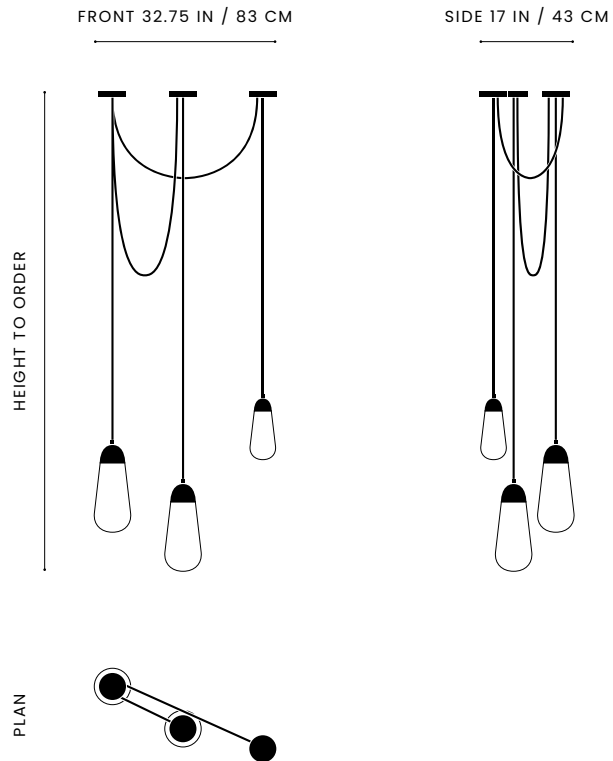

SMALL PENDANT

DIMENSIONS
11.75 H, Ø 5 IN
30 H, Ø 13 CM

WEIGHT
APPROX. 4 LBS / 2 KG

A P P A R A T U S

SELECT FROM SMALL, LARGE OR MIXED PENDANT SIZES

	LARIAT : 3 CONFIGURATION 1
DIMENSIONS	32.25 W, 17 D IN 83 W, 43 D CM PENDANT HEIGHT TO ORDER
WEIGHT PER PENDANT	SMALL : APPROX. 4 LBS / 2 KG LARGE : APPROX. 5 LB / 2 KG
PRICE : SMALL PENDANTS	FROM \$10050 / 36 - 44 IN OVERALL HEIGHT \$10350 / 45 - 66 IN OVERALL HEIGHT \$10640 / 67 - 86 IN OVERALL HEIGHT
PRICE : LARGE PENDANTS	FROM \$11100 / 36 - 44 IN OVERALL HEIGHT \$11400 / 45 - 66 IN OVERALL HEIGHT \$11700 / 67 - 86 IN OVERALL HEIGHT
PRICE : MIXED PENDANTS	FROM \$10750 / 36 - 44 IN OVERALL HEIGHT \$11050 / 45 - 66 IN OVERALL HEIGHT \$11350 / 67 - 86 IN OVERALL HEIGHT
MINIMUM HEIGHT	36 IN
VOLTAGE	120-240 UL / CE
LAMPING	MAX 40W
BULB INCLUDED	3 X 3W DIMMABLE LED BULBS 210 LUMENS 2200K 120V : E26 TALA LURRA : TINTED 240V : E27 TALA LURRA : TINTED
BULB LIFE	30,000 HOURS
DEPOSIT	50% UPON ORDER
BALANCE	DUE PRIOR TO SHIPPING
LEAD TIME	PLEASE REFER TO WEBSITE
	FINISHED AND ASSEMBLED BY HAND IN NY DOMESTIC AND IMPORTED COMPONENTS