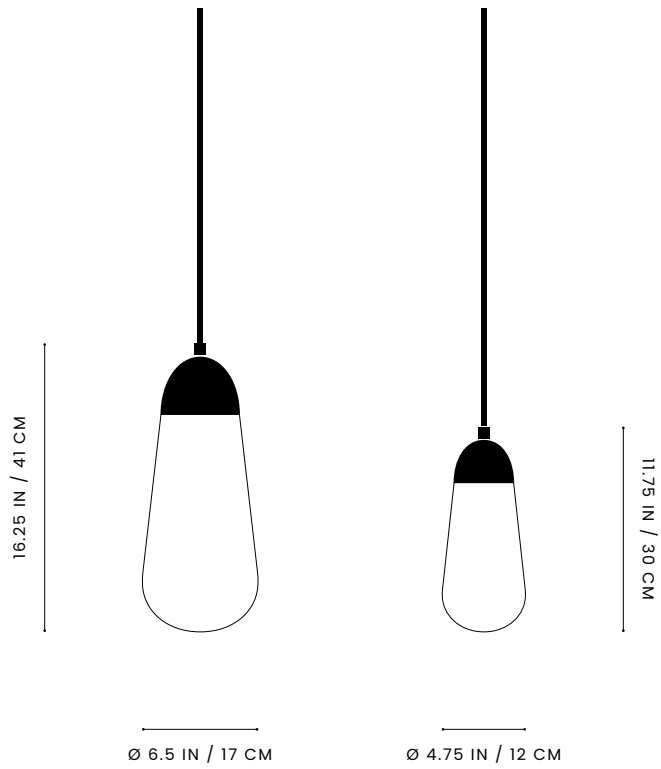

BLACKENED BRASS

A P P A R A T U S

PENDANT SIZE VARIATION

LARGE PENDANT

DIMENSIONS
16.25 H, Ø 6.5 IN
41 H, Ø 17 CM

WEIGHT
APPROX. 5 LBS / 2 KG

SMALL PENDANT

DIMENSIONS
11.75 H, Ø 5 IN
30 H, Ø 13 CM

WEIGHT
APPROX. 4 LBS / 2 KG