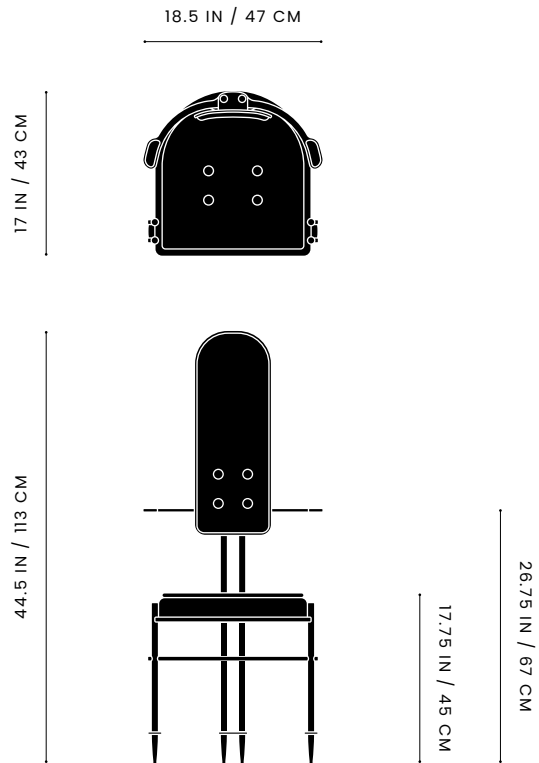

MIDNIGHT SUEDE

A P P A R A T U S

TOMATO SUEDE / MAPLE LEATHER

A P P A R A T U S

DIMENSIONS

EPISODE : HALL CHAIR

44.5 H, 18.5 W, 17 D IN
113 H, 47 W, 43 D CM

PRICE