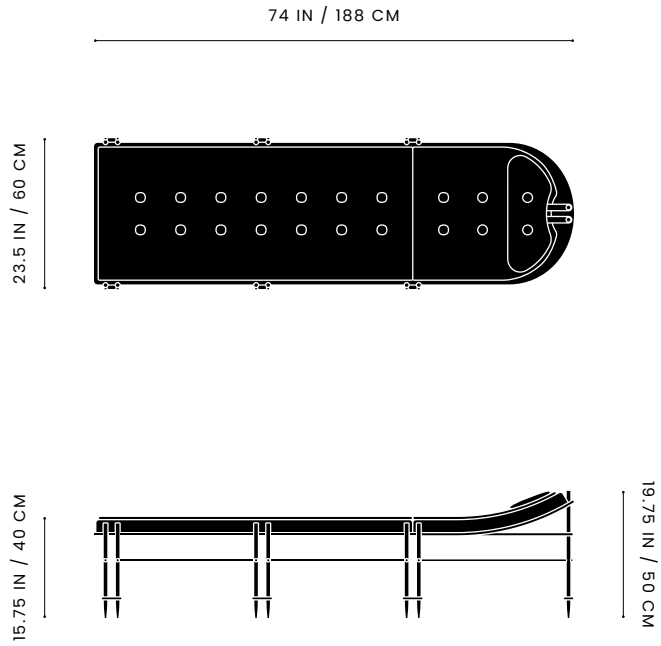

## DIMENSIONS

EPISODE : CHAISE

19.75 H, 74 W, 23.5 D IN  
50 H, 188 W, 60 D CM