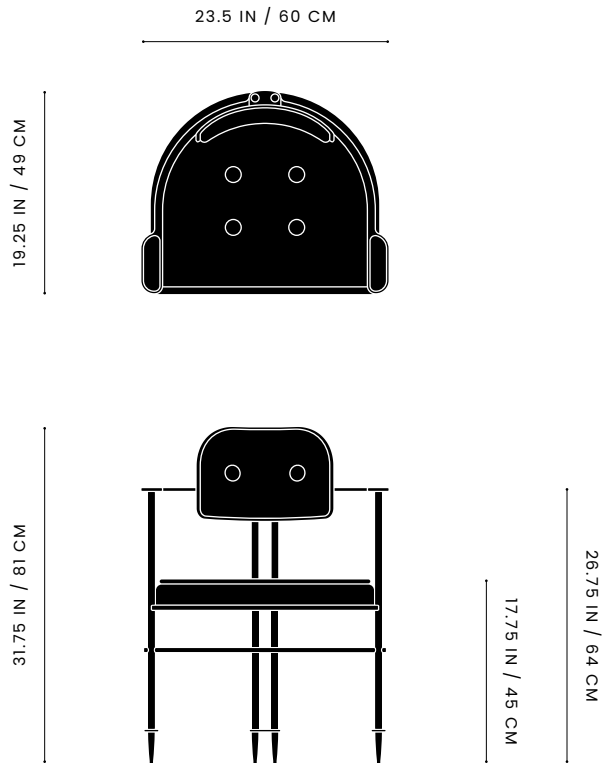

INK LEATHER

A P P A R A T U S

MAPLE LEATHER

CYPRESS LEATHER

A P P A R A T U S

EPISODE : ARMCHAIR

DIMENSIONS

31.75 H, 23.5 W, 19.25 D IN
81 H, 60 W, 49 D CM