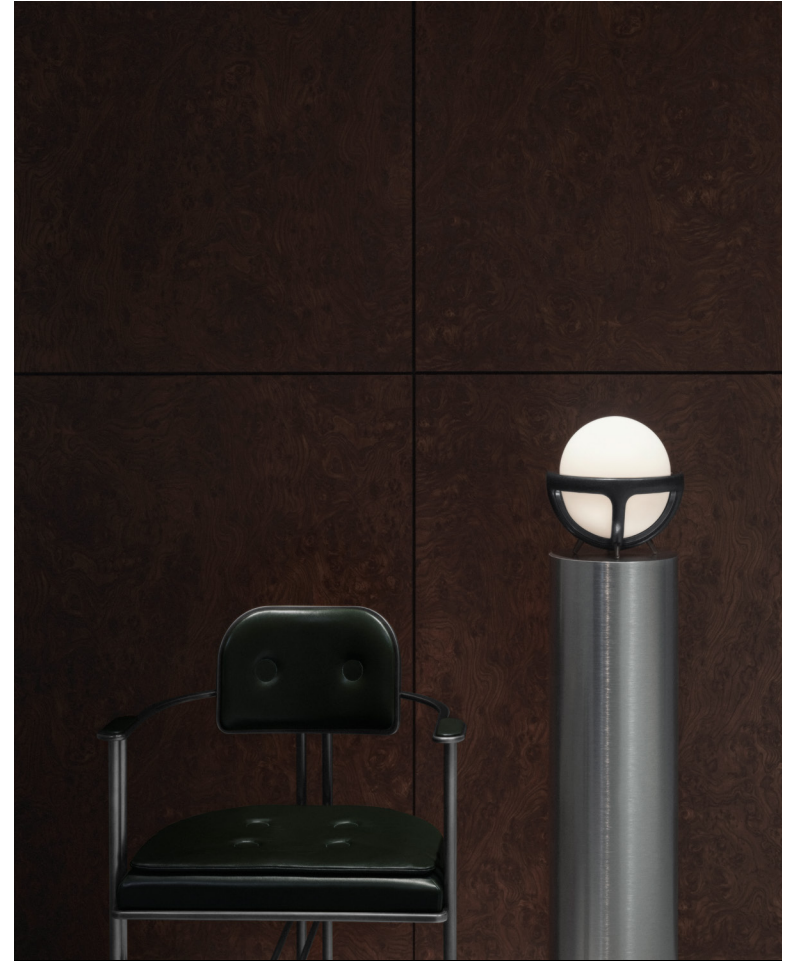

A P P A R A T U S

CYPRESS LEATHER

EPISODE : ARMCHAIR

REFERENCE

ROSIE THE ROBOT
LUNAR ROVER
RACHEL WHITEREAD

COMPOSITION

ALUMINUM ARMATURE
LEATHER OR SUEDE

A P P A R A T U S

INK LEATHER

A P P A R A T U S

MAPLE LEATHER

CYPRESS LEATHER

A P P A R A T U S

EPISODE : ARMCHAIR

DIMENSIONS

31.75 H, 23.5 W, 19.25 D IN
81 H, 60 W, 49 D CM