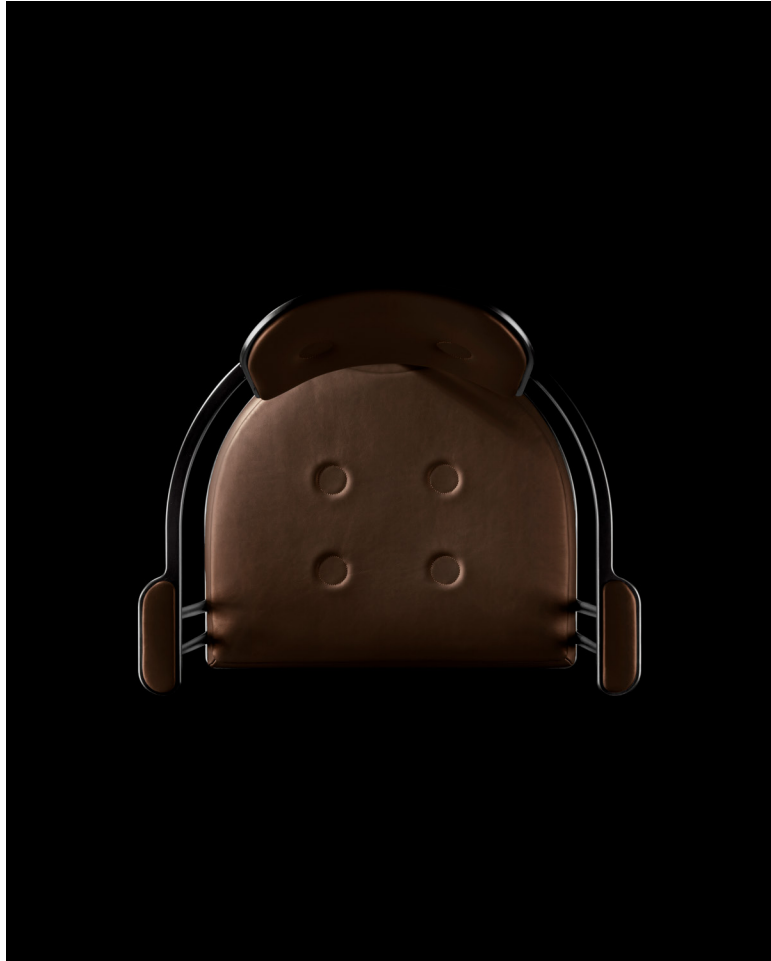

A P P A R A T U S

CYPRESS LEATHER

EPISODE : ARMCHAIR

REFERENCE

ROSIE THE ROBOT
LUNAR ROVER
RACHEL WHITEREAD

COMPOSITION

ALUMINUM ARMATURE
LEATHER OR SUEDE

A P P A R A T U S

INK LEATHER

A P P A R A T U S

MAPLE LEATHER

CYPRESS LEATHER

A P P A R A T U S

EPISODE : ARMCHAIR

DIMENSIONS

31.75 H, 23.5 W, 19.25 D IN
81 H, 60 W, 49 D CM