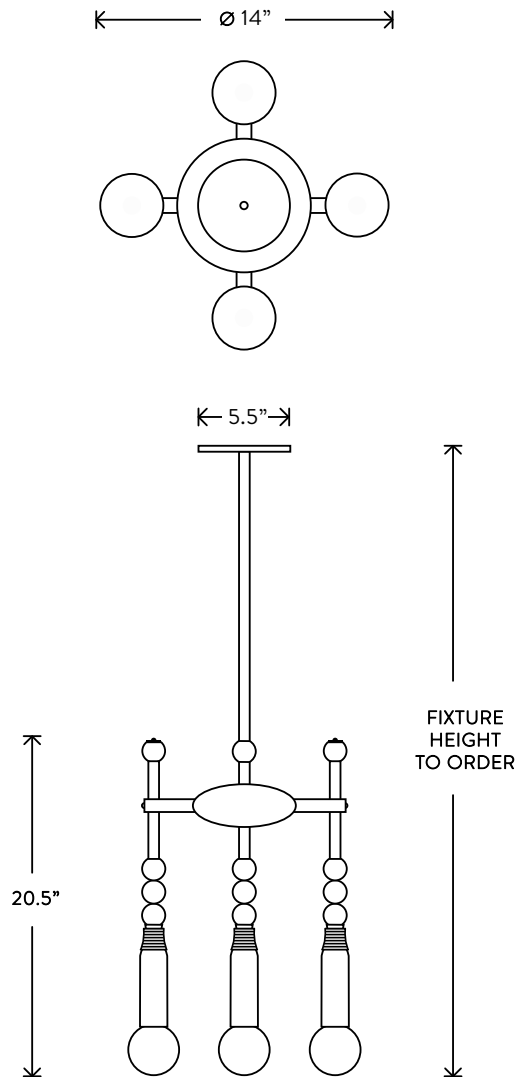

# TALISMAN™

4 PENDANT

DIMENSIONS: Ø 14"  
HEIGHT TO ORDER  
MINIMUM HEIGHT 28"  
INCLUDES UP TO 60"  
ADDITIONAL HEIGHT \$10 PER INCH

LAMPING: MAX 60W EACH  
4 6W DIMMABLE LED BULBS INCLUDED  
480 LUMENS EACH, 2500K COLOR TEMPERATURE  
BULB LIFE: 30,000 HOURS  
120V: E26 GLOBE LG: MATTE WHITE, Ø 3"  
240V: E27 GLOBE LG: MATTE WHITE, Ø 3"