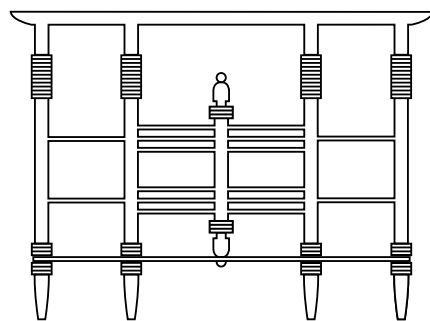

PARS™

OCCASIONAL TABLE

STUDIO EXCLUSIVE

DIMENSIONS: 17" H, Ø 24"

FINISHED AND ASSEMBLED BY HAND IN NY FROM
DOMESTIC AND IMPORTED COMPONENTS.
CUSTOMIZATION AVAILABLE.
ALL PIECES MADE TO ORDER.
50% DEPOSIT REQUIRED.
BALANCE DUE PRIOR TO SHIPPING.
LEAD TIME APPROXIMATELY 14-16 WEEKS.

AVAILABLE COLORS:
TRAVERTINE AND AGED BRASS
NERO GOLD AND OIL RUBBED BRONZE

$5800

© 2018, APPARATUS LLC

PATENT PENDING / TRADEMARK PENDING

APPARATUS

INFO@APPARATUSSTUDIO.COM / 646.527.9732

APPARATUSSTUDIO.COM