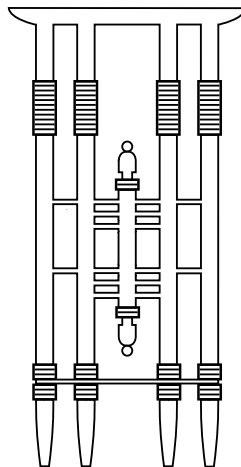

PARS™

COCKTAIL TABLE

STUDIO EXCLUSIVE

DIMENSIONS: 23" H, Ø 12"

FINISHED AND ASSEMBLED BY HAND IN NY FROM
DOMESTIC AND IMPORTED COMPONENTS.
CUSTOMIZATION AVAILABLE.
ALL PIECES MADE TO ORDER.
50% DEPOSIT REQUIRED.
BALANCE DUE PRIOR TO SHIPPING.
LEAD TIME APPROXIMATELY 14-16 WEEKS.

AVAILABLE COLORS:
TRAVERTINE AND AGED BRASS
NERO GOLD AND OIL RUBBED BRONZE

$3900

© 2018, APPARATUS LLC

PATENT PENDING / TRADEMARK PENDING

← Ø 12" →

↑
23"
↓

APPARATUS

INFO@APPARATUSSTUDIO.COM / 646.527.9732

APPARATUSSTUDIO.COM