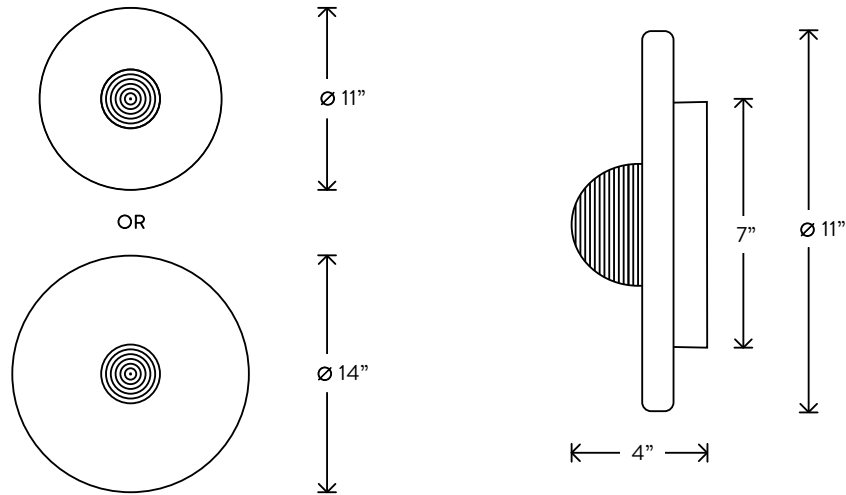

MEDIAN™ SCONCE

THE TRANSLUCENT ALABASTER PLANES OF THE MEDIAN SERIES ARE INTERSECTED BY A FLUTED BRASS FORM, REFERENCING TRADITIONAL MIDDLE EASTERN JEWELRY WHILE PUSHING IT THROUGH A FUTURIST LENS. THE STONE GLOWS FROM A LIGHT SOURCE THAT REMAINS HIDDEN, ILLUMINATING THE RELATIONSHIP BETWEEN THE SOLID AND THE PERMEABLE.

© 2018, APPARATUS LLC
PATENT PENDING / TRADEMARK PENDING

A P P A R A T U S
INFO@APPARATUSSTUDIO.COM / 646.527.9732
A P P A R A T U S S T U D I O . C O M

4" DEPTH

5.5" DEPTH

4" DEPTH: Ø 11" OR 14"
 5.5" DEPTH: Ø 11" OR 14"

\$2400 / 11" DIAMETER, 4" DEPTH
 \$2800 / 14" DIAMETER, 4" DEPTH
 \$2600 / 11" DIAMETER, 5.5" DEPTH
 \$3000 / 14" DIAMETER, 5.5" DEPTH
 FINISHES TO ORDER
 ADD 30% FOR TARNISHED SILVER

© 2018, APPARATUS LLC
 PATENT PENDING / TRADEMARK PENDING