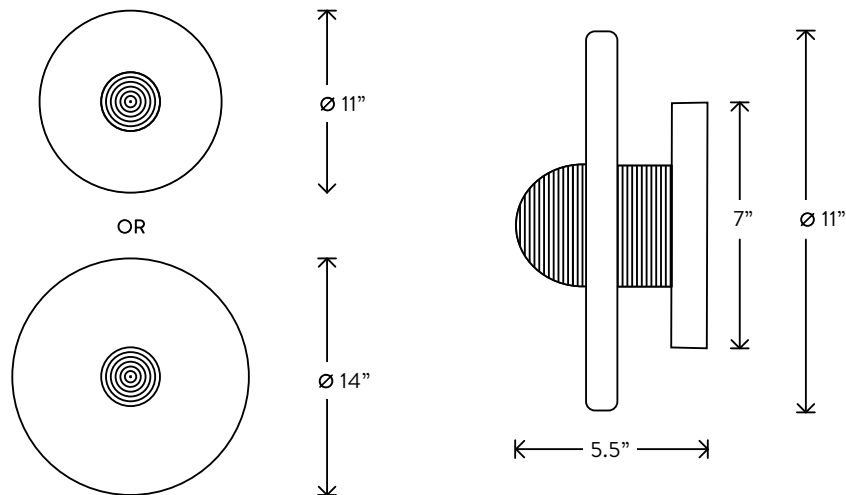

MEDIAN™ SCONCE

THE TRANSLUCENT ALABASTER PLANES OF THE MEDIAN SERIES ARE INTERSECTED BY A FLUTED BRASS FORM, REFERENCING TRADITIONAL MIDDLE EASTERN JEWELRY WHILE PUSHING IT THROUGH A FUTURIST LENS. THE STONE GLOWS FROM A LIGHT SOURCE THAT REMAINS HIDDEN, ILLUMINATING THE RELATIONSHIP BETWEEN THE SOLID AND THE PERMEABLE.

© 2018, APPARATUS LLC
PATENT PENDING / TRADEMARK PENDING

A P P A R A T U S
INFO@APPARATUSSTUDIO.COM / 646.527.9732
A P P A R A T U S S T U D I O . C O M

4" DEPTH

5.5" DEPTH

4" DEPTH: Ø 11" OR 14"
 5.5" DEPTH: Ø 11" OR 14"

\$2400 / 11" DIAMETER, 4" DEPTH
 \$2800 / 14" DIAMETER, 4" DEPTH
 \$2600 / 11" DIAMETER, 5.5" DEPTH
 \$3000 / 14" DIAMETER, 5.5" DEPTH
 FINISHES TO ORDER
 ADD 30% FOR TARNISHED SILVER

© 2018, APPARATUS LLC
 PATENT PENDING / TRADEMARK PENDING