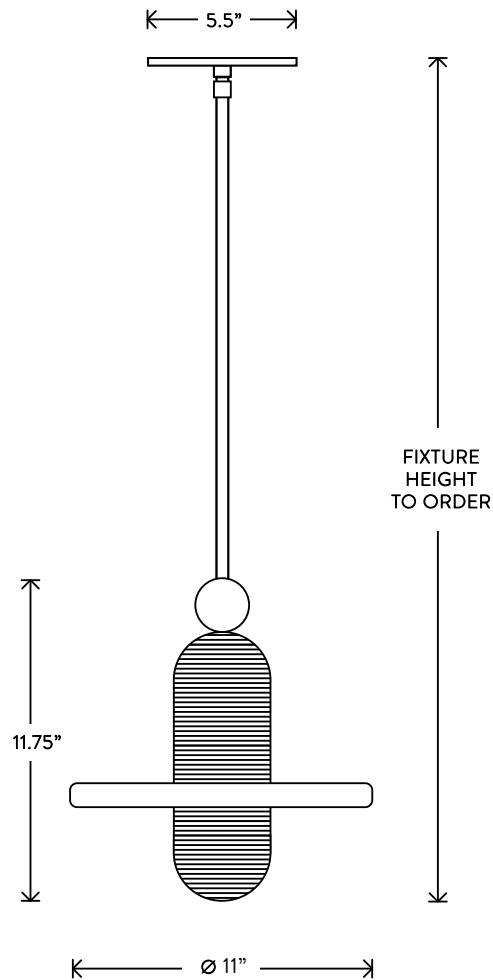

MEDIAN™

MONO

DIMENSIONS: Ø 11"
HEIGHT TO ORDER
MINIMUM HEIGHT 16"
INCLUDES UP TO 60"
ADDITIONAL HEIGHT $10 PER INCH

LAMPING: 8W DIMMABLE LED MODULE
800 LUMENS, 2500K COLOR TEMPERATURE
LED ONBOARD DRIVER
LED LIFE: 50,000 HOURS

UL / CE PENDING
VOLTAGE: 120-240

FINISHED AND ASSEMBLED BY HAND IN NY FROM
DOMESTIC AND IMPORTED COMPONENTS.
CUSTOMIZATION AVAILABLE.
ALL PIECES MADE TO ORDER.
50% DEPOSIT REQUIRED.
BALANCE DUE PRIOR TO SHIPPING.
LEAD TIME APPROXIMATELY 8-10 WEEKS.

$3200
FINISHES TO ORDER
ADD 30% FOR TARNISHED SILVER

© 2018, APPARATUS LLC
PATENT PENDING / TRADEMARK PENDING

APPARATUS

INFO@APPARATUSSTUDIO.COM / 646.527.9732

APPARATUSSTUDIO.COM