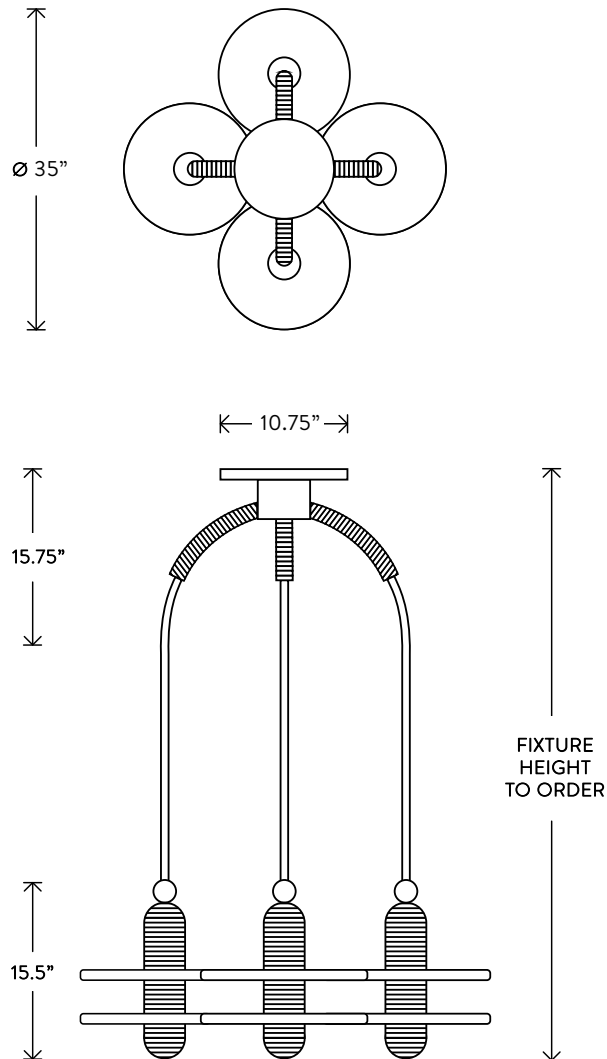

MEDIAN™

4 PENDANT

THE TRANSLUCENT ALABASTER PLANES OF THE MEDIAN SERIES ARE INTERSECTED BY A FLUTED BRASS FORM, REFERENCING TRADITIONAL MIDDLE EASTERN JEWELRY WHILE PUSHING IT THROUGH A FUTURIST LENS. THE STONE GLOWS FROM A LIGHT SOURCE THAT REMAINS HIDDEN, ILLUMINATING THE RELATIONSHIP BETWEEN THE SOLID AND THE PERMEABLE.

© 2018, APPARATUS LLC

PATENT PENDING / TRADEMARK PENDING

APPARATUS

INFO@APPARATUSSTUDIO.COM / 646.527.9732

APPARATUSSTUDIO.COM

MEDIAN™

4 PENDANT

DIMENSIONS: Ø 35"
HEIGHT TO ORDER
MINIMUM HEIGHT 36"
INCLUDES UP TO 85"
ADDITIONAL HEIGHT \$40 PER INCH