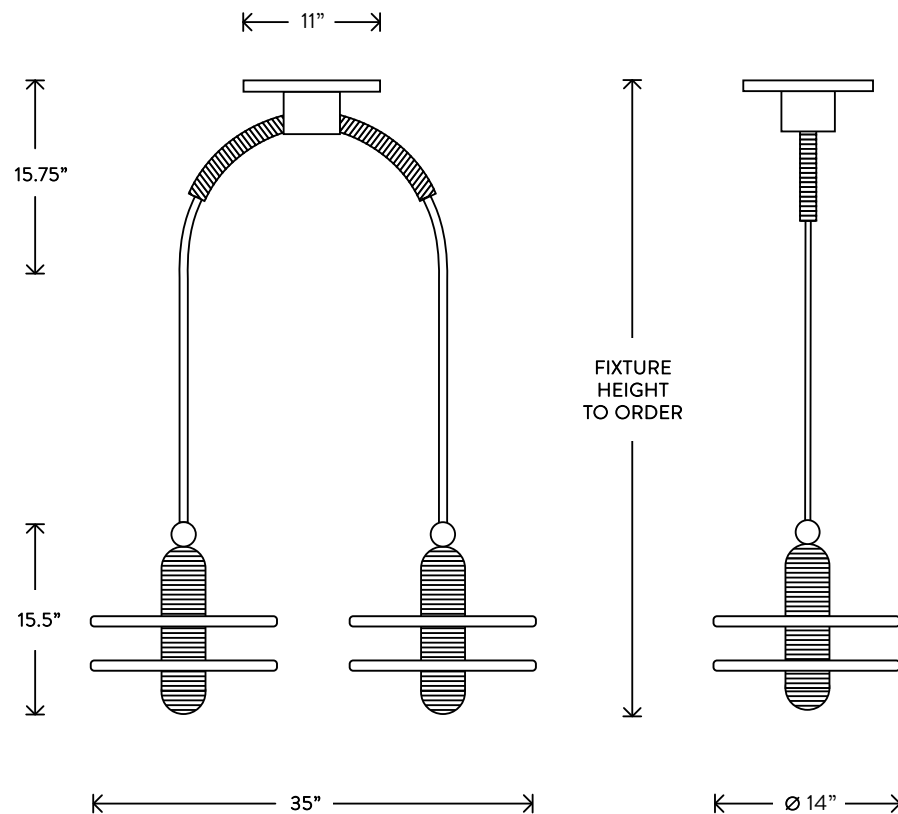

MEDIAN™

2 PENDANT

DIMENSIONS: 35" W, 14" D
HEIGHT TO ORDER
MINIMUM HEIGHT 36"
INCLUDES UP TO 85"
ADDITIONAL HEIGHT $20 PER INCH

LAMPING: 4 8W DIMMABLE LED MODULE
800 LUMENS EACH, 2500K COLOR TEMPERATURE
LED ONBOARD DRIVER
LED LIFE: 50,000 HOURS

UL / CE PENDING
VOLTAGE: 120-240

FINISHED AND ASSEMBLED BY HAND IN NY FROM
DOMESTIC AND IMPORTED COMPONENTS.
CUSTOMIZATION AVAILABLE.
ALL PIECES MADE TO ORDER.
50% DEPOSIT REQUIRED.
BALANCE DUE PRIOR TO SHIPPING.
LEAD TIME APPROXIMATELY 8-10 WEEKS.

$12200
FINISHES TO ORDER
ADD 30% FOR TARNISHED SILVER

© 2018, APPARATUS LLC
PATENT PENDING / TRADEMARK PENDING

APPARATUS

INFO@APPARATUSSTUDIO.COM / 646.527.9732

APPARATUSSTUDIO.COM