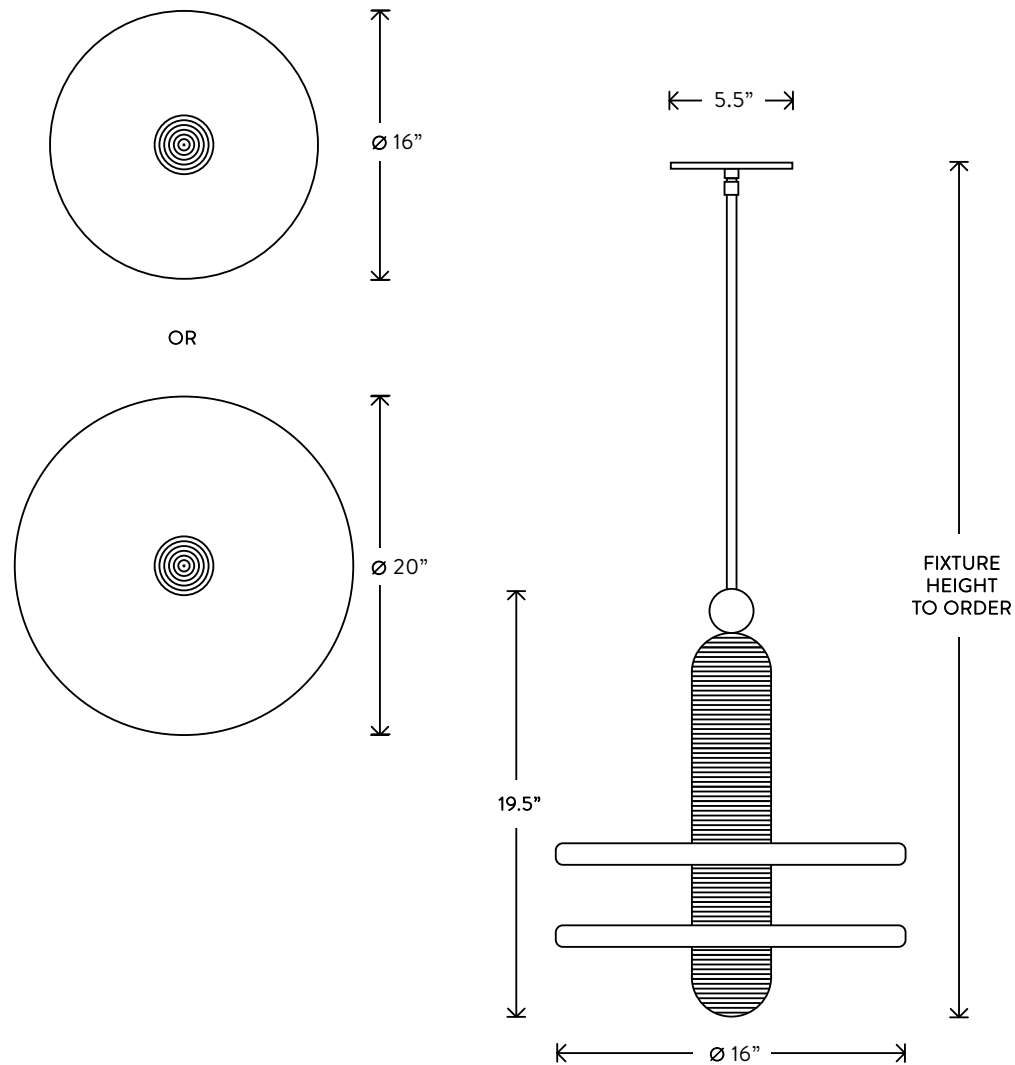

MEDIAN™

1 PENDANT

DIMENSIONS: Ø 16" OR Ø 20"

HEIGHT TO ORDER

MINIMUM HEIGHT 28"

INCLUDES UP TO 60"

ADDITIONAL HEIGHT $10 PER INCH

LAMPING: 2 8W DIMMABLE LED MODULE

800 LUMENS EACH, 2500K COLOR TEMPERATURE

LED ONBOARD DRIVER

LED LIFE: 50,000 HOURS

UL / CE PENDING

VOLTAGE: 120-240

FINISHED AND ASSEMBLED BY HAND IN NY FROM
DOMESTIC AND IMPORTED COMPONENTS.

CUSTOMIZATION AVAILABLE.

ALL PIECES MADE TO ORDER.

50% DEPOSIT REQUIRED.

BALANCE DUE PRIOR TO SHIPPING.

LEAD TIME APPROXIMATELY 8-10 WEEKS.

$6200 / 16" DIAMETER

$7000 / 20" DIAMETER

FINISHES TO ORDER

ADD 30% FOR TARNISHED SILVER

© 2018, APPARATUS LLC

PATENT PENDING / TRADEMARK PENDING

APPARATUS

INFO@APPARATUSSTUDIO.COM / 646.527.9732

APPARATUSSTUDIO.COM